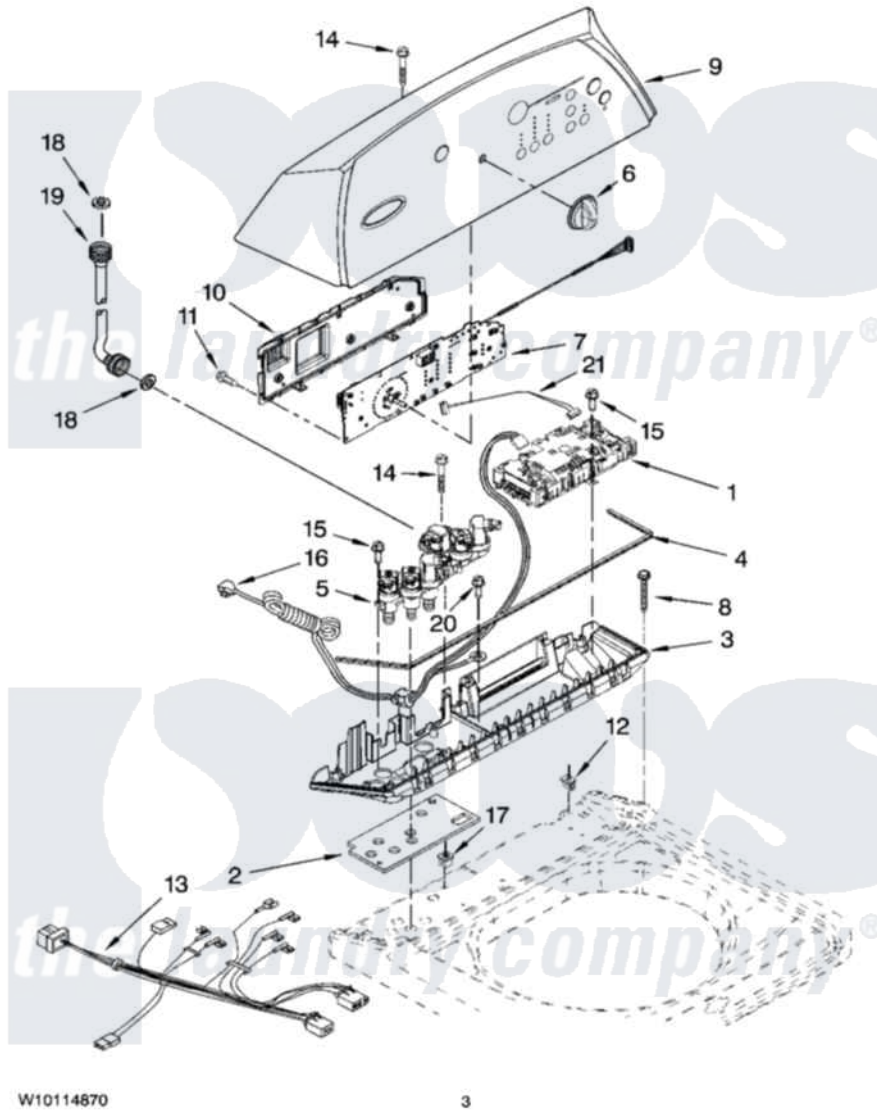

Whirlpool WTW6600SG1 02 - CONTROL PANEL PARTS

CONTROL PANEL PARTS

For Models: WTW6600SW1, WTW6600SG1, WTW6600SB1
(White) (Biscuit) (Black)

Whirlpool Residential Whirlpool WTW6600SG1 Washer Parts Parts Diagram 02 - CONTROL PANEL PARTS
Click on the part number to view part

Item	Original Part Number	Replaced By	Status	Part Description
1	W10112112	W10189966		Control-Elec
2	8565260	W10130502		Gasket, Valve Tray
3	8565304			Tray Assembly, Console
"	8565306			Tray Assembly, Console
"	8565305			Tray Assembly, Console
4	8565259			Gasket, Console/Tray
5	W10059320	W10372095		Valve
6	8574957			Knob, Assembly
"	8574958			Knob, Assembly
"	8574959			Knob, Assembly
7	8564290			User Interface
8	W10004990			Screw, 6-20 X 1.2
9	W10070060			Console
"	W10070070			Console
"	W10070080			Console
10	8564265			Cover, Rear- User Interface

11	W10003770		Screw, 6-19 X 1/2
12	W10022060		Nut, Push-In
13	W10045100	W10372095	Valve
14	8565324		Screw, 10-16 X 1.75
15	8281136		Screw, 10-16 X 3/4
16	3407203		Cord Assembly, Power
17	98460		Nut, Push-In
18	3976300	16123	Washer Inlet-Hose Miscellaneous Parts Must be Ordered Separately.
19	8571377	89503	Hose-Inlet
"	8571378	89503	Hose-Inlet
20	488649		Screw, Power Cord Ground
21	3407187		Harness, Thermistor