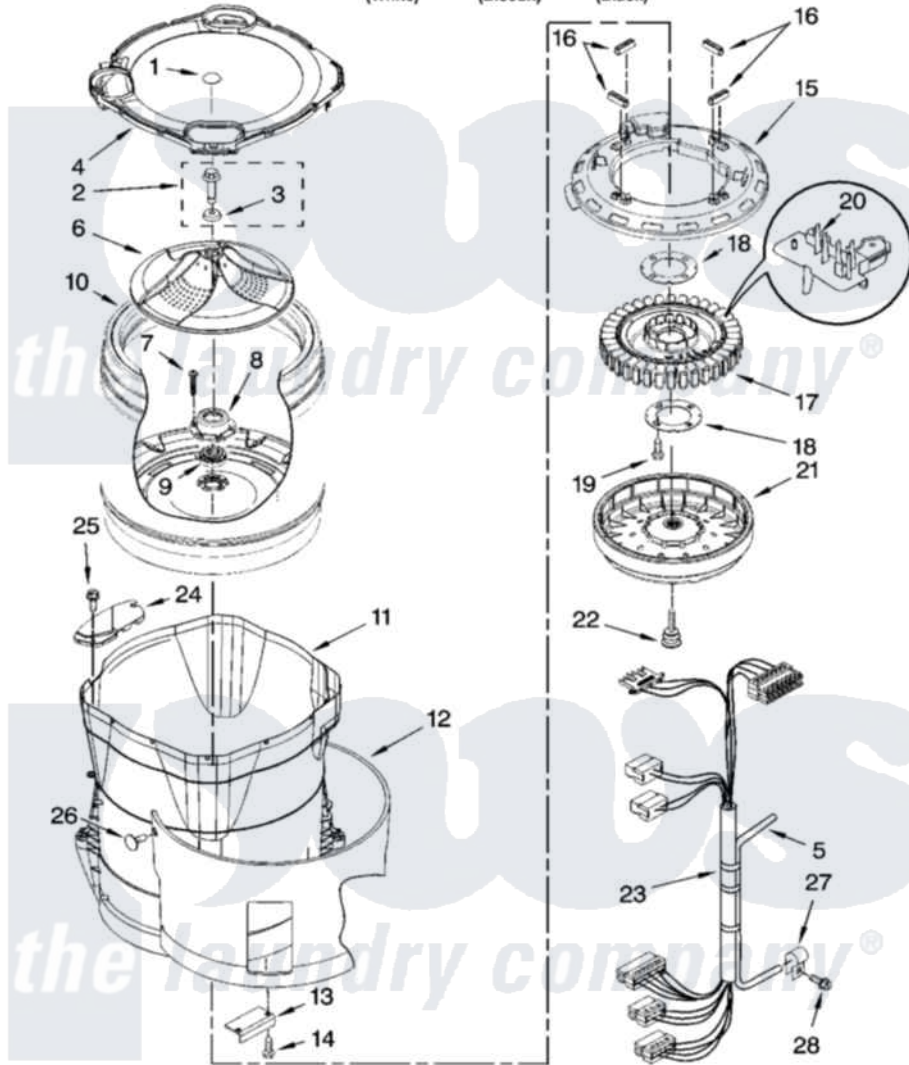

# Whirlpool WTW6600SG1 03 - MOTOR, BASKET AND TUB PARTS

## MOTOR, BASKET AND TUB PARTS

For Models: WTW6600SW1, WTW6600SG1, WTW6600SB1

(White)

(Biscuit)

(Black)

W10114870

5

Whirlpool Residential Whirlpool WTW6600SG1 Washer Parts Parts Diagram 03 - MOTOR, BASKET AND TUB PARTS

[Click on the part number to view part](#)

Item	Original Part Number	Replaced By	Status	Part Description
1	<a href="#">W10106600</a>			Cap, Impeller
2	<a href="#">W10076270</a>			Screw And Washer Assembly
3	<a href="#">W10076260</a>			Washer
4	W10108430	<a href="#">W10130807</a>		Tub Ring
5	8572540	<a href="#">353244</a>		Hose, Pressure Switch
6	W10076230	<a href="#">W10141017</a>		Impeller
7	<a href="#">8533953</a>			Screw, 8-16 X 1.000
8	8545948	<a href="#">280145</a>		Hub
9	8545953	<a href="#">280145</a>		Hub
10	8557267	<a href="#">W10296143</a>		Basket
11	8572660	<a href="#">W10193886</a>		Tub-Outer
12	8546680		Not Available	Wrap, Tub
13	<a href="#">8542674</a>			Weight, Tub Counterbalance
14	<a href="#">W10004910</a>			Screw, 12-16 X 1-1/4
15	8557839	<a href="#">W10137698</a>		Shield, Drive Motor
16	8565172	<a href="#">280142</a>		Tube

17	8565170	<a href="#">W10419333</a>	Stator, Motor
18	<a href="#">8557836</a>		Plate, Stator
19	W10076010	<a href="#">8534042</a>	Screw, 1/4-20 X .968
20	8565188	<a href="#">W10183157</a>	Kit
21	8565177	<a href="#">280146</a>	Rotor
22	BLANK	Not Available	Bolt, Rotor Assembly Non-Serviceable (Supplied W/Rotor)
23	W10058730	<a href="#">W10183157</a>	Kit
24	8566197	<a href="#">W10222008</a>	Filter, Dual Pump Hood
25	<a href="#">8533928</a>		Screw, 8-18 X 3/4
26	<a href="#">8533987</a>		Retainer, Push-In
27	<a href="#">W10005430</a>		Clamp, Pressure Hose Retainer
28	<a href="#">8533957</a>		Screw, 10-16 X 1/2