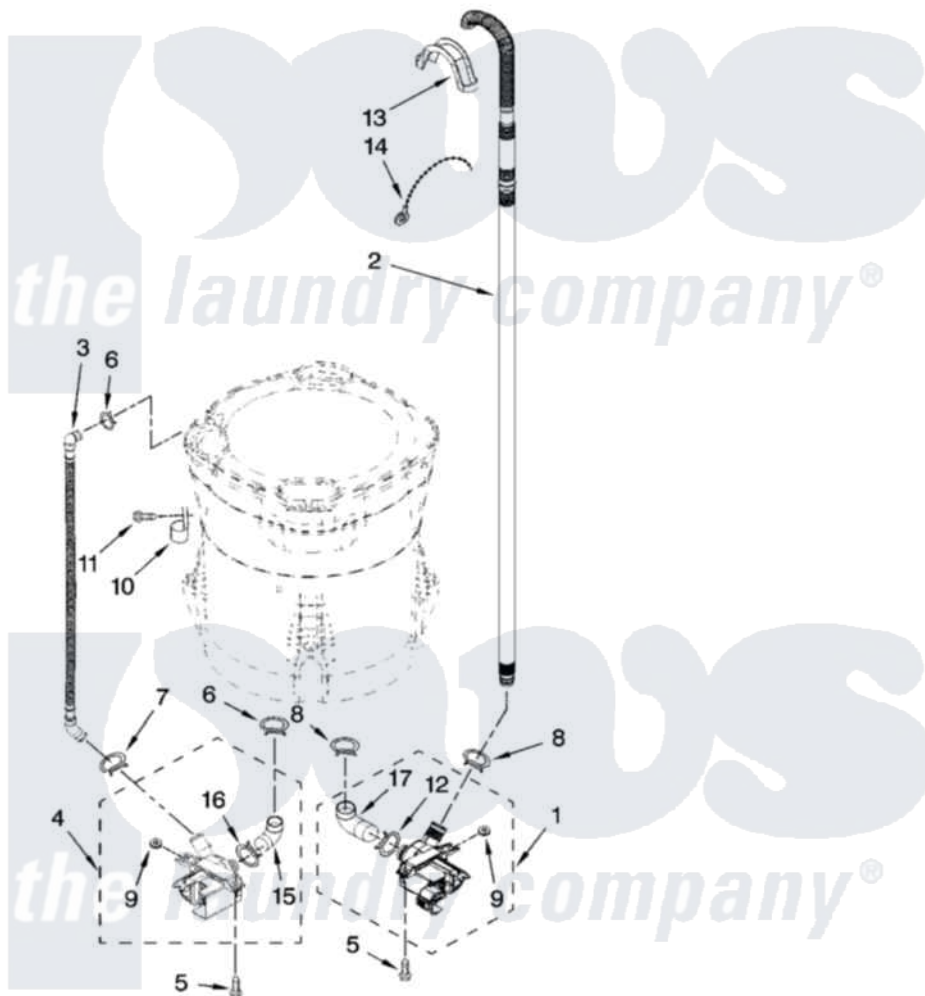

Whirlpool WTW6600SG1 04 - PUMP PARTS, OPTIONAL PARTS (NOT INCLUDED)

PUMP PARTS

For Models: WTW6600SW1, WTW6600SG1, WTW6600SB1
(White) (Biscuit) (Black)

W10114870

7

Whirlpool [Residential Whirlpool WTW6600SG1 Washer Parts](#) Parts Diagram 04 - PUMP PARTS, OPTIONAL PARTS (NOT INCLUDED)

[Click on the part number to view part](#)

Item	Original Part Number	Replaced By	Status	Part Description
1	W10049390	W10217134		Pump-Water
2	8571715	280190		Hose
3	8543774			Hose, Recirc
4	W10049400	W10233462		Pump-Water
5	8534063	W10004910		Screw, 12-16 X 1-1/4
6	370449	285655		Clamp, Hose
7	8269146			Clamp, Hose
8	8317496	285655		Clamp, Hose
9	8182771	280155		Grommet
10	8534021			Clamp, Recirc Hose Retainer
11	8533943	W10109200		Screw, Baffle Mounting
12	8182768	285655		Clamp, Hose
13	8576642			Retainer, Drain Hose
14	3347868	W10339879		Tie, Cable
15	8182769			Hose, Recirc Pump

16	8182770	3367052	Clamp, Hose
17	8182767		Hose, Drain Pump
	72017		Paint, Touch-Up
"	4392899		Paint, Touch-Up
"	72032		Paint, Touch-Up
"	350938		Paint, Pressurized Spray B
"	350930		Paint, Pressurized Spray B
"	4392901		Paint, Pressurized Spray
"	786020	Not Available	PAINT, PRESSURIZED SPRAY (12 oz.) (Black)
"	799344		Paint, Touch-Up)
"	4392900		Paint, Bulk)
"	786032		Refinishing Material
"	BLANK	Not Available	WATER SYSTEM PARTS
"	285442		Water System Parts
"	285321		Water System Parts
"	285320		Water System Parts
"	367031		Water System Parts
"	BLANK	Not Available	SEALER
"	285195		Sealer Sealer, Gasket
"	BLANK	Not Available	COUPLING
"	384496		Coupling, Hose Extension Kit