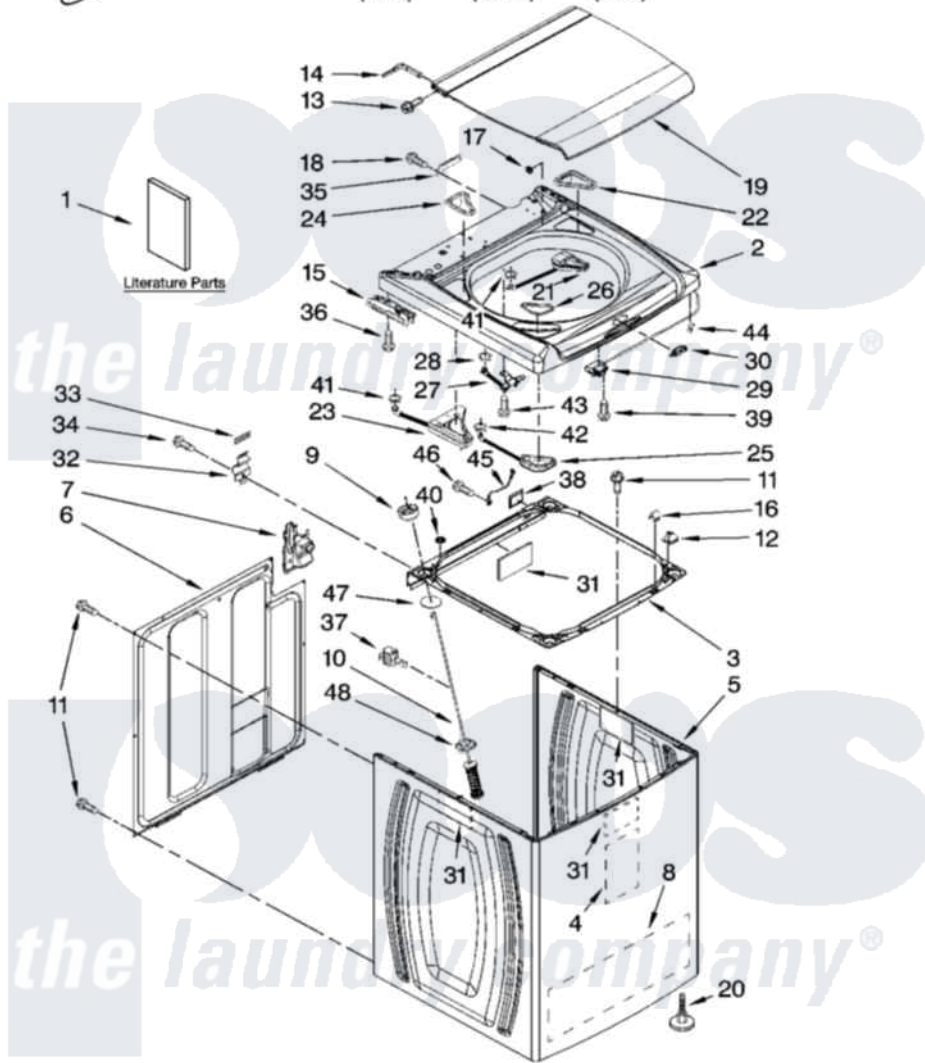

Whirlpool WTW6600SG2 01 - TOP AND CABINET PARTS

TOP AND CABINET PARTS

For Models: WTW6600SW2, WTW6600SG2, WTW6600SB2
(White) (Biscuit) (Black)

AUTOMATIC WASHER

2-07 Printed In U.S.A. (drd)

1

Part No. W10119755 Rev. A

Whirlpool Residential Whirlpool WTW6600SG2 Washer Parts Parts Diagram 01 - TOP AND CABINET PARTS
Click on the part number to view part

Item	Original Part Number	Replaced By	Status	Part Description
1	W10106470		Not Available	Use & Care Guide
"	W10026571			Tech Sheet
"	W10106480		Not Available	Quick Start Guide
"	8577781		Not Available	Wiring Diagram
"	W10107030		Not Available	Energy Guide
2	8565311	8565314		Top
"	8565312	8565315		Top
"	W10053420	W10211838		Top
3	W10114656	W10180912		Frame
4	8576784			Sound Absorber, Cabinet
5	8566156	W10069980		Cabinet
"	8566157	W10069990		Cabinet
"	W10050330	W10070000		Cabinet
6	8566090			Panel, Rear
7	8543781	W10160572		Retainer, Drain Hose Storage
8	8578225			Absorber - Sound, Cabinet Front