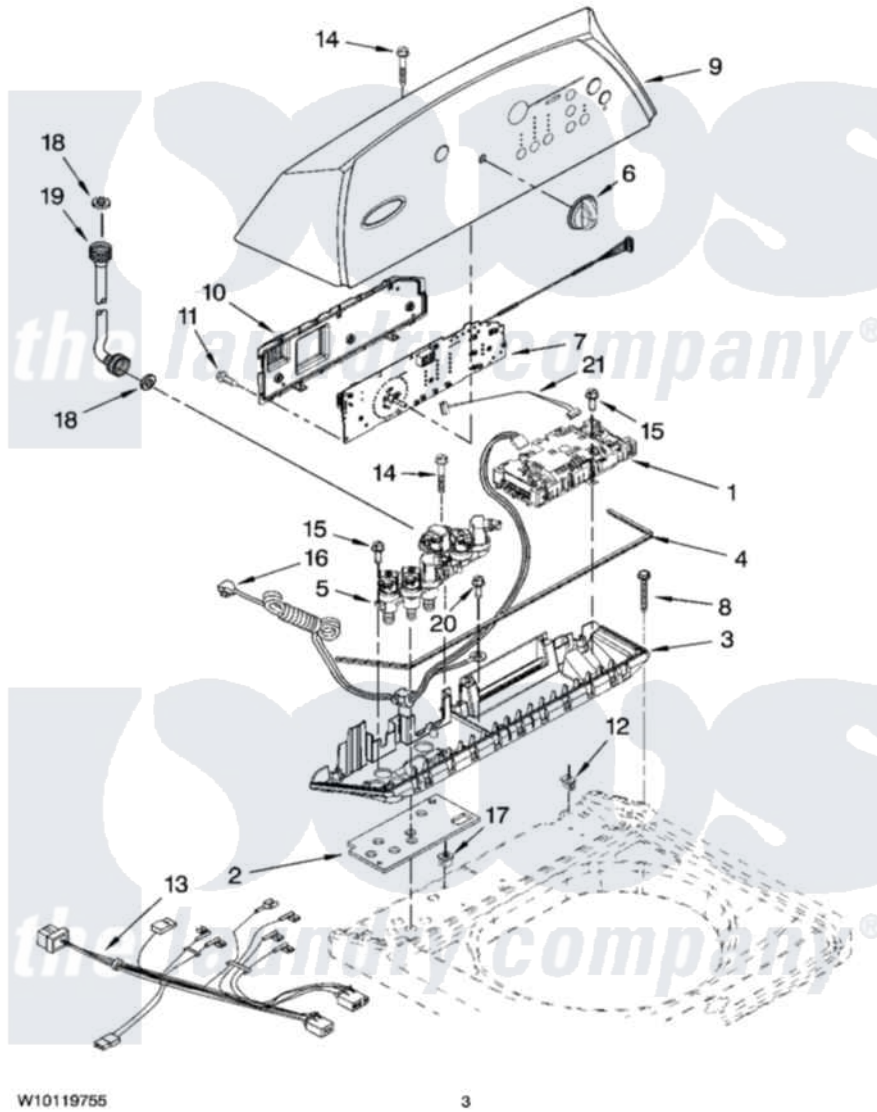

Whirlpool WTW6600SG2 02 - CONTROL PANEL PARTS

CONTROL PANEL PARTS

For Models: WTW6600SW2, WTW6600SG2, WTW6600SB2
(White) (Biscuit) (Black)

Whirlpool Residential Whirlpool WTW6600SG2 Washer Parts Parts Diagram 02 - CONTROL PANEL PARTS
Click on the part number to view part

Item	Original Part Number	Replaced By	Status	Part Description
1	W10112113	W10189966		Control-Elec
2	8565260	W10130502		Gasket, Valve Tray
3	8565304			Tray Assembly, Console
"	8565306			Tray Assembly, Console
"	8565305			Tray Assembly, Console
4	8565259			Gasket, Console/Tray
5	W10059320	W10372095		Valve
6	8574957			Knob, Assembly
"	8574958			Knob, Assembly
"	8574959			Knob, Assembly
7	8564290			User Interface
8	W10004990			Screw, 6-20 X 1.2
9	W10070060			Console
"	W10070070			Console
"	W10070080			Console
10	8564265			Cover, Rear- User Interface

11	W10003770		Screw, 6-19 X 1/2
12	W10022060		Nut, Push-In
13	W10045100	W10372095	Valve
14	8565324		Screw, 10-16 X 1.75
15	8281136		Screw, 10-16 X 3/4
16	3407203		Cord Assembly, Power
17	98460		Nut, Push-In
18	3976300	16123	Washer Inlet-Hose Miscellaneous Parts Must be Ordered Separately.
19	8571377	89503	Hose-Inlet
"	8571378	89503	Hose-Inlet
20	488649		Screw, Power Cord Ground
21	3407187		Harness, Thermistor