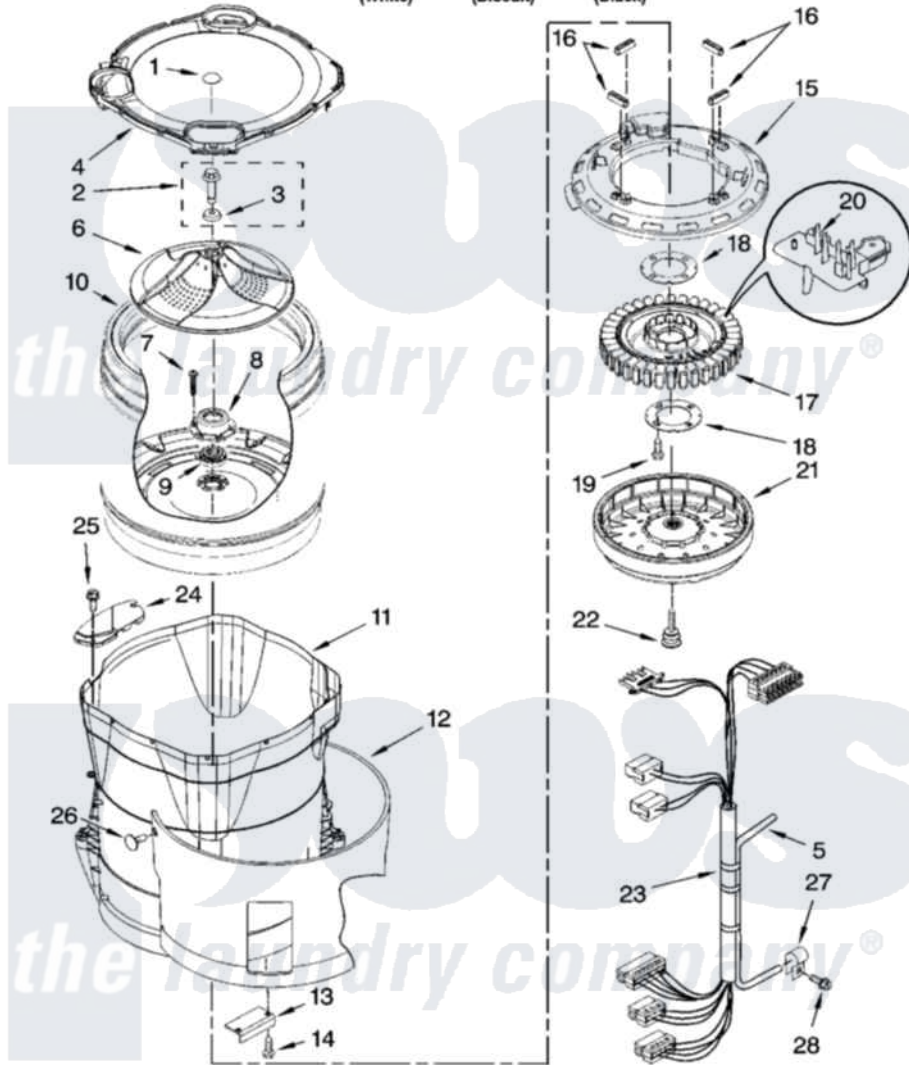

Whirlpool WTW6600SG2 03 - MOTOR, BASKET AND TUB PARTS

MOTOR, BASKET AND TUB PARTS

For Models: WTW6600SW2, WTW6600SG2, WTW6600SB2

(White)

(Biscuit)

(Black)

W10119755

5

Whirlpool Residential Whirlpool WTW6600SG2 Washer Parts Parts Diagram 03 - MOTOR, BASKET AND TUB PARTS

[Click on the part number to view part](#)

Item	Original Part Number	Replaced By	Status	Part Description
1	W10106600			Cap, Impeller
2	W10076270			Screw And Washer Assembly
3	W10076260			Washer
4	W10108430	W10130807		Tub Ring
5	8572540	353244		Hose, Pressure Switch
6	W10076230	W10141017		Impeller
7	8533953			Screw, 8-16 X 1.000
8	W10118114	280145		Hub
9	8545953	280145		Hub
10	W10118182	W10296143		Basket
11	8572660	W10193886		Tub-Outer
12	8546680		Not Available	Wrap, Tub
13	8542674			Weight, Tub Counterbalance
14	W10004910			Screw, 12-16 X 1-1/4
15	8557839	W10137698		Shield, Drive Motor
16	8565172	280142		Tube

17	8565170	W10419333	Stator, Motor
18	8557836		Plate, Stator
19	W10076010	8534042	Screw, 1/4-20 X .968
20	8565188	W10183157	Kit
21	8565177	280146	Rotor
22	BLANK	Not Available	Bolt, Rotor Assembly Non-Serviceable (Supplied W/Rotor)
23	W10058730	W10183157	Kit
24	8566197	W10222008	Filter, Dual Pump Hood
25	8533928		Screw, 8-18 X 3/4
26	8533987		Retainer, Push-In
27	W10005430		Clamp, Pressure Hose Retainer
28	8533957		Screw, 10-16 X 1/2