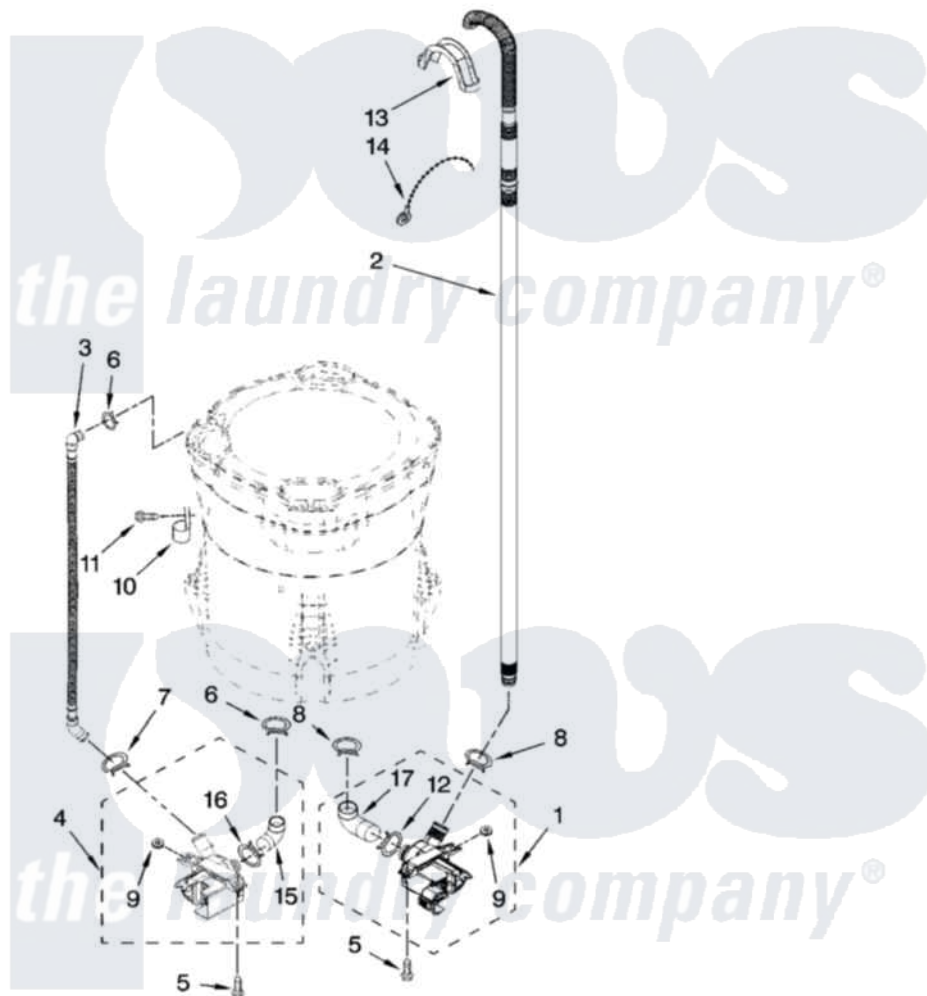

# Whirlpool WTW6600SG2 04 - PUMP PARTS, OPTIONAL PARTS (NOT INCLUDED)

## PUMP PARTS

For Models: WTW6600SW2, WTW6600SG2, WTW6600SB2  
(White) (Biscuit) (Black)

W10119755

7

Whirlpool [Residential Whirlpool WTW6600SG2 Washer Parts](#) Parts Diagram 04 - PUMP PARTS, OPTIONAL PARTS (NOT INCLUDED)

[Click on the part number to view part](#)

Item	Original Part Number	Replaced By	Status	Part Description
1	W10049390	<a href="#">W10217134</a>		Pump-Water
2	8571715	<a href="#">280190</a>		Hose
3	<a href="#">8543774</a>			Hose, Recirc
4	W10049400	<a href="#">W10233462</a>		Pump-Water
5	8534063	<a href="#">W10004910</a>		Screw, 12-16 X 1-1/4
6	370449	<a href="#">285655</a>		Clamp, Hose
7	<a href="#">8269146</a>			Clamp, Hose
8	8317496	<a href="#">285655</a>		Clamp, Hose
9	8182771	<a href="#">280155</a>		Grommet
10	<a href="#">8534021</a>			Clamp, Recirc Hose Retainer
11	8533943	<a href="#">W10109200</a>		Screw, Baffle Mounting
12	8182768	<a href="#">285655</a>		Clamp, Hose
13	<a href="#">8576642</a>			Retainer, Drain Hose
14	3347868	<a href="#">W10339879</a>		Tie, Cable
15	<a href="#">8182769</a>			Hose, Recirc Pump