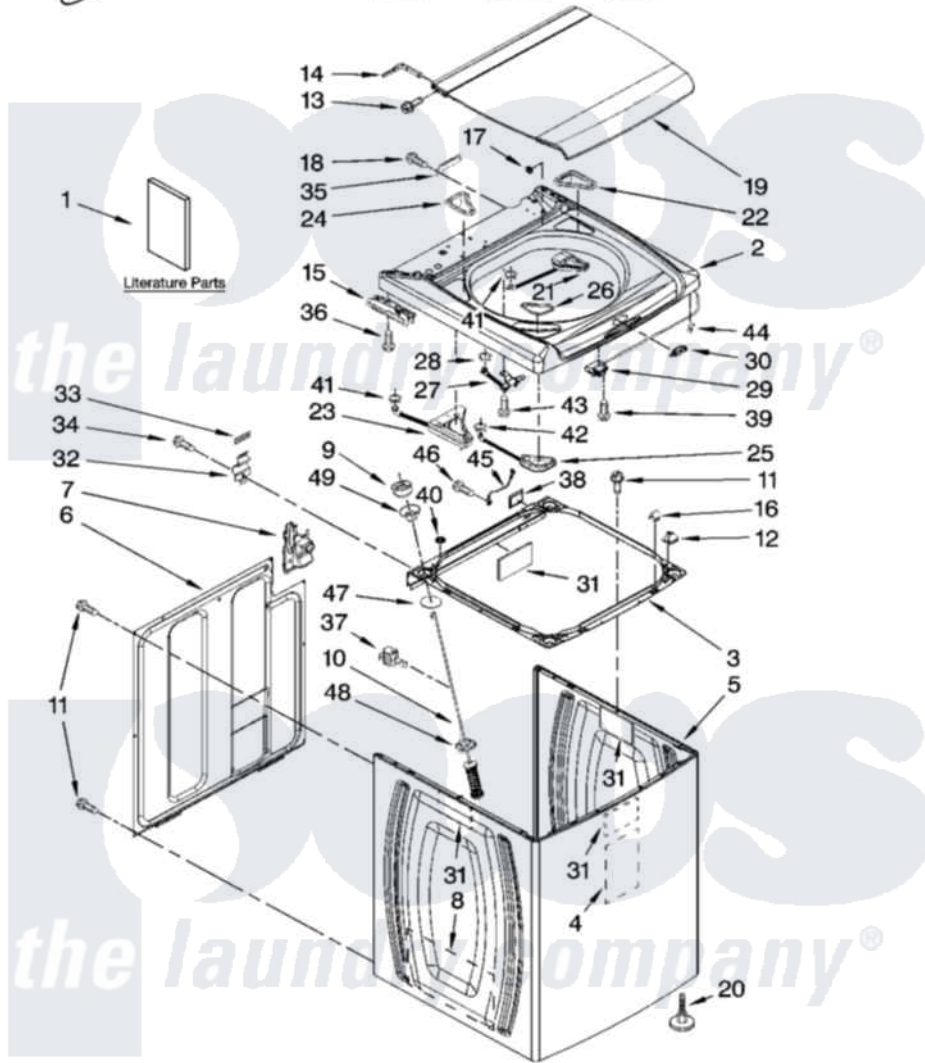

Whirlpool WTW6600SG3 01 - TOP AND CABINET PARTS

TOP AND CABINET PARTS

For Models: WTW6600SW3, WTW6600SG3, WTW6600SB3
(White) (Biscuit) (Black)

AUTOMATIC WASHER

1-08 Printed in U.S.A. (drd)

1

Part No. W10172465 Rev. B

Whirlpool Residential Whirlpool WTW6600SG3 Washer Parts Parts Diagram 01 - TOP AND CABINET PARTS

[Click on the part number to view part](#)

Item	Original Part Number	Replaced By	Status	Part Description
1	W10113000		Not Available	Use & Care Guide
"	W10026571			Tech Sheet
"	W10106480		Not Available	Quick Start Guide
"	8577781		Not Available	Wiring Diagram
"	W10165664		Not Available	Energy Guide
2	8565314			Top
"	8565315			Top
"	W10053420	W10211838		Top
3	W10162416	W10180912		Frame
4	8576784			Sound Absorber, Cabinet
5	8566156	W10069980		Cabinet
"	8566157	W10069990		Cabinet
"	W10050330	W10070000		Cabinet
6	8566090			Panel, Rear
7	W10160572			Retainer, Drain Hose Storage
8	3976348			Absorber, Sound