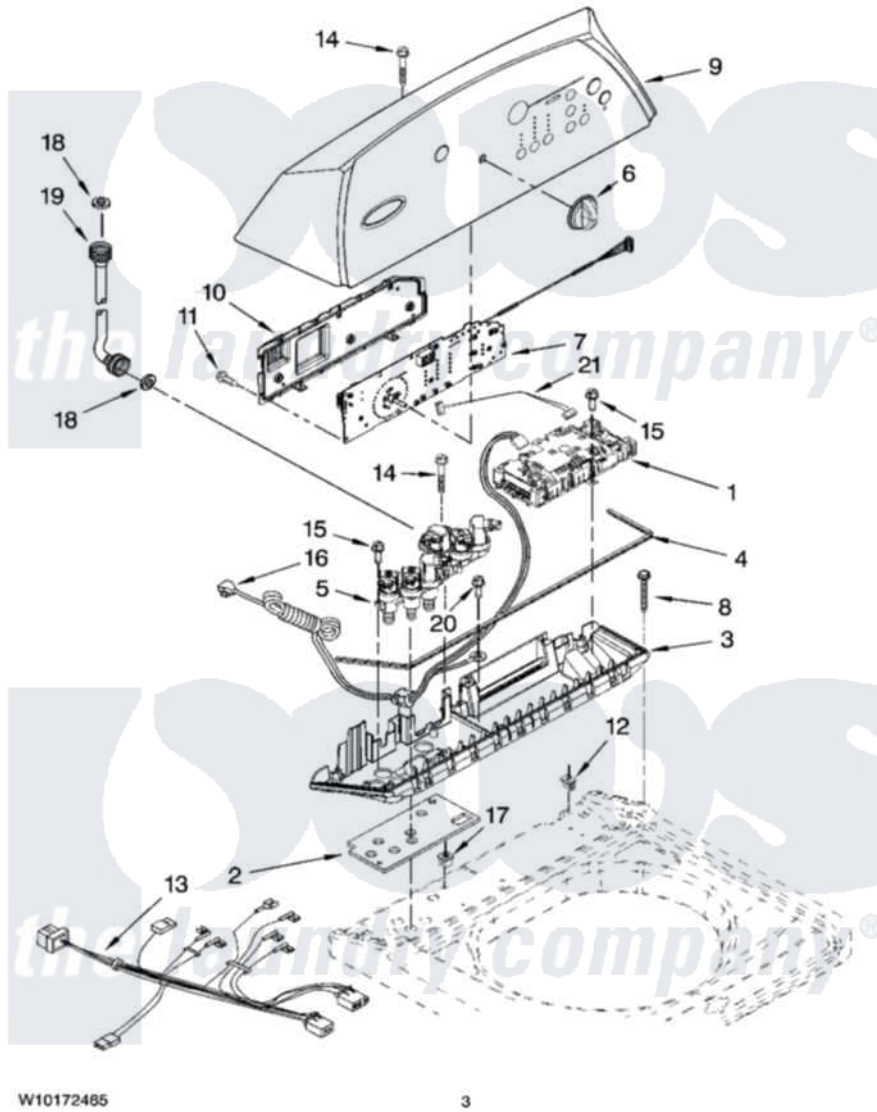

# Whirlpool WTW6600SG3 02 - CONTROL PANEL PARTS

## CONTROL PANEL PARTS

For Models: WTW6600SW3 (White), WTW6600SG3 (Biscuit), WTW6600SB3 (Black)

Whirlpool Residential Whirlpool WTW6600SG3 Washer Parts Parts Diagram 02 - CONTROL PANEL PARTS  
 Click on the part number to view part

Item	Original Part Number	Replaced By	Status	Part Description
1	W10155109	<a href="#">W10189966</a>		Control-Elec
2	<a href="#">W10130502</a>			Gasket, Valve Tray
3	<a href="#">8565304</a>			Tray Assembly, Console
"	<a href="#">8565306</a>			Tray Assembly, Console
"	<a href="#">8565305</a>			Tray Assembly, Console
4	<a href="#">8565259</a>			Gasket, Console/Tray
5	W10128457	<a href="#">W10364988</a>		Valve
6	<a href="#">8574957</a>			Knob, Assembly
"	<a href="#">8574958</a>			Knob, Assembly
"	<a href="#">8574959</a>			Knob, Assembly
7	<a href="#">8564290</a>			User Interface
8	<a href="#">W10004990</a>			Screw, 6-20 X 1.2
9	<a href="#">W10070060</a>			Console
"	<a href="#">W10070070</a>			Console
"	<a href="#">W10070080</a>			Console
10	<a href="#">8564265</a>			Cover, Rear- User Interface

11	<a href="#">W10003770</a>		Screw, 6-19 X 1/2
12	<a href="#">W10022060</a>		Nut, Push-In
13	<a href="#">W10128687</a>		Harness, Upper
14	<a href="#">8565324</a>		Screw, 10-16 X 1.75
15	<a href="#">8281136</a>		Screw, 10-16 X 3/4
16	<a href="#">3407203</a>		Cord Assembly, Power
17	<a href="#">98460</a>		Nut, Push-In
18	3976300	<a href="#">16123</a>	Washer Inlet-Hose Miscellaneous Parts Must be Ordered Separately.
19	8571377	<a href="#">89503</a>	Hose-Inlet
"	8571378	<a href="#">89503</a>	Hose-Inlet
20	<a href="#">3351614</a>		Screw, Gearcase Cover Mounting
21	<a href="#">3407187</a>		Harness, Thermistor