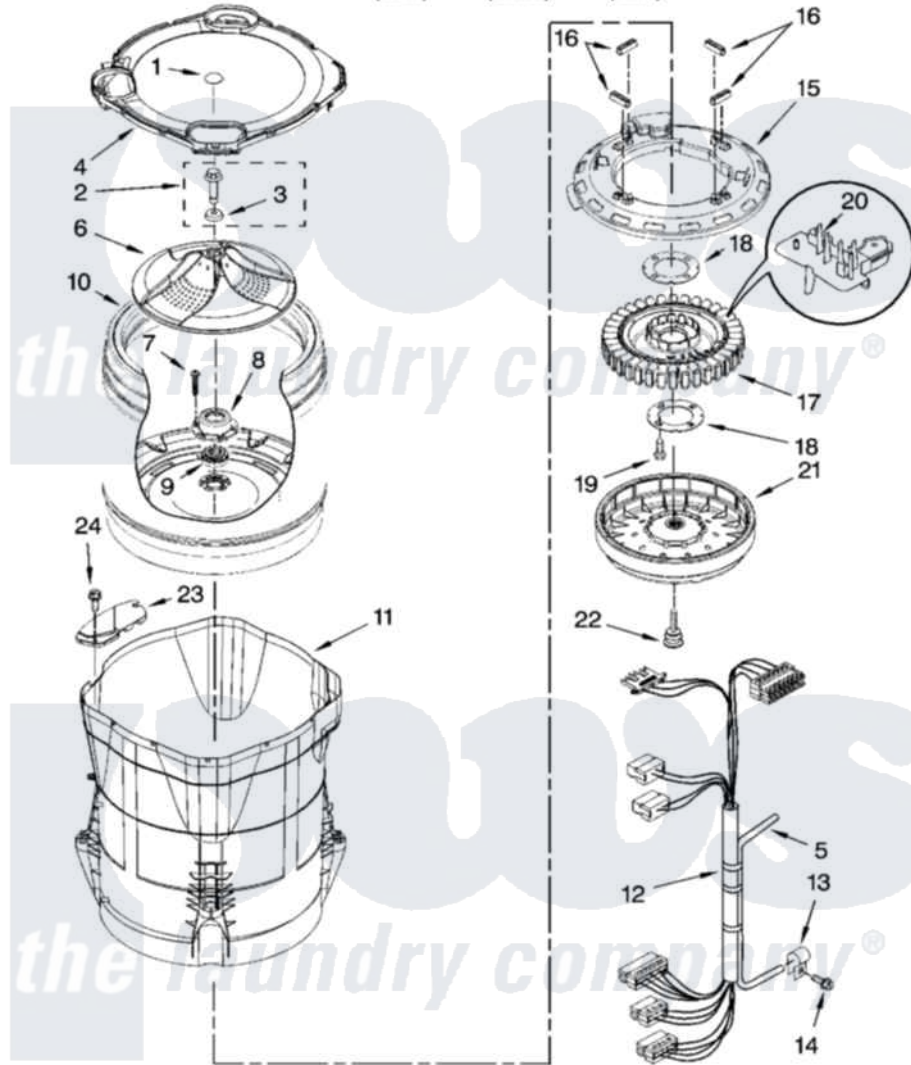

Whirlpool WTW6600SG3 03 - MOTOR, BASKET AND TUB PARTS

MOTOR, BASKET AND TUB PARTS

For Models: WTW6600SW3, WTW6600SG3, WTW6600SB3
(White) (Biscuit) (Black)

W10172485

5

Whirlpool [Residential Whirlpool WTW6600SG3 Washer Parts](#) Parts Diagram 03 - MOTOR, BASKET AND TUB PARTS
Click on the part number to view part

Item	Original Part Number	Replaced By	Status	Part Description
1	W10106600			Cap, Impeller
2	W10076270			Screw And Washer Assembly
3	W10076260			Washer
4	W10130807			Tub Ring
5	8572540	353244		Hose, Pressure Switch
6	W10141017			Impeller
7	8533953			Screw, 8-16 X 1.000
8	W10118114	280145		Hub
9	8545953	280145		Hub
10	W10118182	W10296143		Basket
11	8572660	W10193886		Tub-Outer
12	W10137697			Harness, Lower
13	W10005430			Clamp, Pressure Hose Retainer
14	8533957			Screw, 10-16 X 1/2
15	W10137698			Shield, Drive Motor
16	8565172	280142		Tube

17	8565170	W10419333	Stator, Motor
18	8557836		Plate, Stator
19	8534042		Screw, 1/4-20 X .968
20	W10137685	W10178988	Rps Assembly
21	8565177	280146	Rotor
22	BLANK	Not Available	Bolt, Rotor Assembly Non-Serviceable (Supplied W/Rotor)
23	8566197	W10222008	Filter, Dual Pump Hood
24	8533928		Screw, 8-18 X 3/4