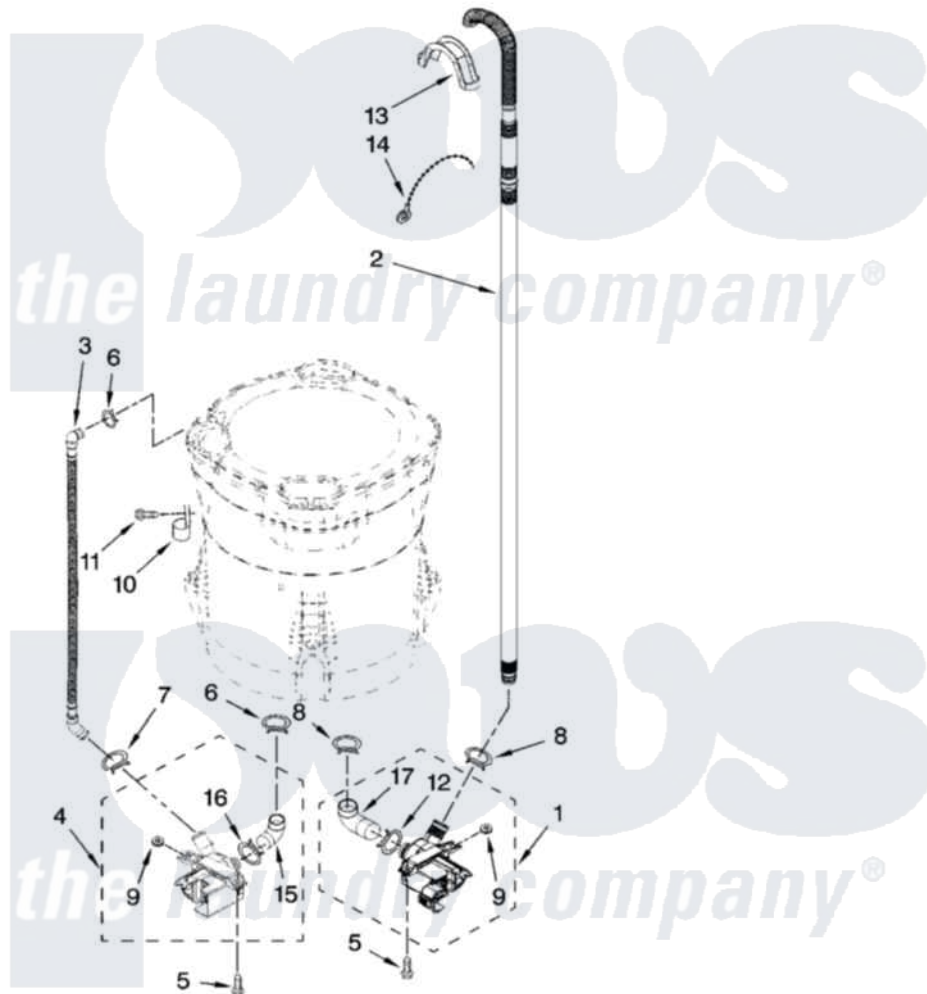

# Whirlpool WTW6600SG3 04 - PUMP PARTS, OPTIONAL PARTS (NOT INCLUDED)

## PUMP PARTS

For Models: WTW6600SW3, WTW6600SG3, WTW6600SB3  
(White) (Biscuit) (Black)

W10172485

7

Whirlpool [Residential Whirlpool WTW6600SG3 Washer Parts](#) Parts Diagram 04 - PUMP PARTS, OPTIONAL PARTS (NOT INCLUDED)

[Click on the part number to view part](#)

Item	Original Part Number	Replaced By	Status	Part Description
1	W10049390	<a href="#">W10217134</a>		Pump-Water
2	W10128765	<a href="#">280190</a>		Hose
3	<a href="#">8543774</a>			Hose, Recirc
4	W10049400	<a href="#">W10233462</a>		Pump-Water
5	<a href="#">W10004910</a>			Screw, 12-16 X 1-1/4
6	370449	<a href="#">285655</a>		Clamp, Hose
7	<a href="#">8269146</a>			Clamp, Hose
8	8317496	<a href="#">285655</a>		Clamp, Hose
9	8182771	<a href="#">280155</a>		Grommet
10	<a href="#">8534021</a>			Clamp, Recirc Hose Retainer
11	8533943	<a href="#">W10109200</a>		Screw, Baffle Mounting
12	8182768	<a href="#">285655</a>		Clamp, Hose
13	<a href="#">8576642</a>			Retainer, Drain Hose
14	3347868	<a href="#">W10339879</a>		Tie, Cable
15	<a href="#">8182769</a>			Hose, Recirc Pump