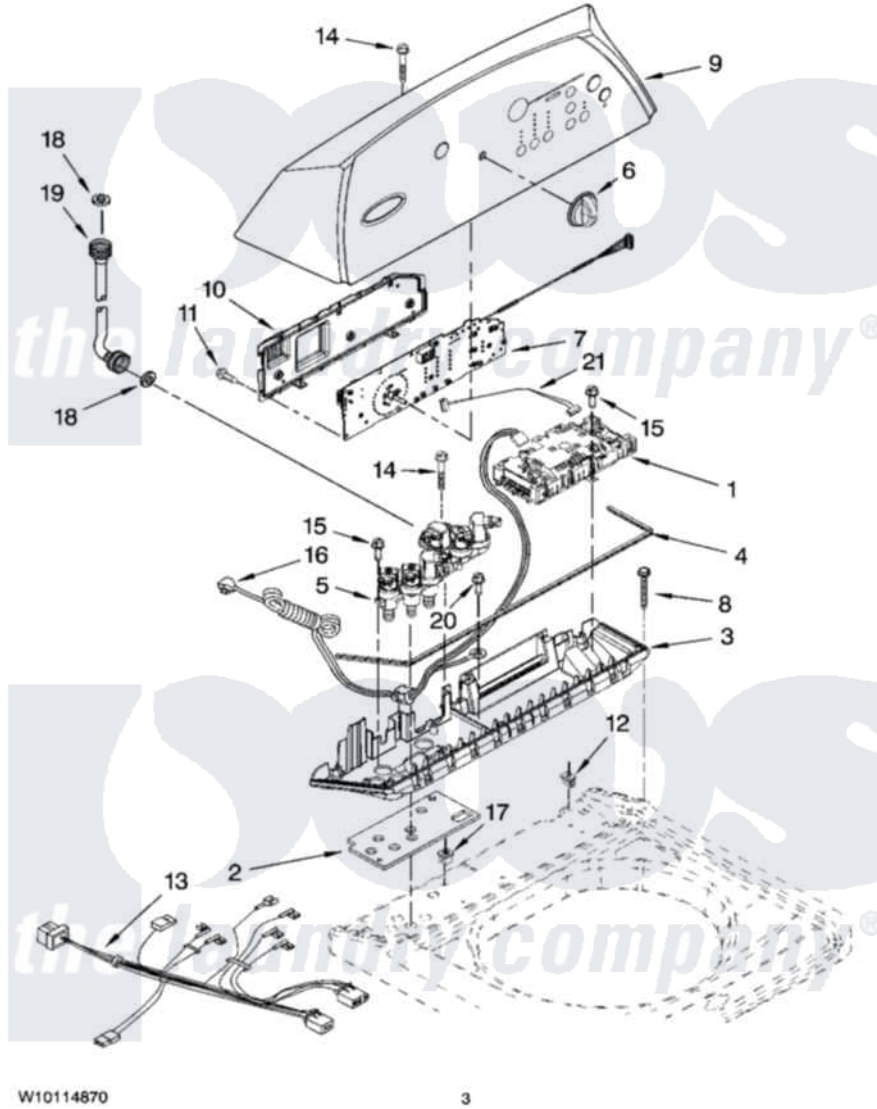

Whirlpool WTW6600SW1 02 - CONTROL PANEL PARTS

CONTROL PANEL PARTS

For Models: WTW6600SW1, WTW6600SG1, WTW6600SB1
(White) (Biscuit) (Black)

Whirlpool Residential Whirlpool WTW6600SW1 Washer Parts Parts Diagram 02 - CONTROL PANEL PARTS
Click on the part number to view part

Item	Original Part Number	Replaced By	Status	Part Description
1	W10112112	W10189966		Control-Elec
2	8565260	W10130502		Gasket, Valve Tray
3	8565304			Tray Assembly, Console
"	8565306			Tray Assembly, Console
"	8565305			Tray Assembly, Console
4	8565259			Gasket, Console/Tray
5	W10059320	W10372095		Valve
6	8574957			Knob, Assembly
"	8574958			Knob, Assembly
"	8574959			Knob, Assembly
7	8564290			User Interface
8	W10004990			Screw, 6-20 X 1.2
9	W10070060			Console
"	W10070070			Console
"	W10070080			Console
10	8564265			Cover, Rear- User Interface

11	W10003770		Screw, 6-19 X 1/2
12	W10022060		Nut, Push-In
13	W10045100	W10372095	Valve
14	8565324		Screw, 10-16 X 1.75
15	8281136		Screw, 10-16 X 3/4
16	3407203		Cord Assembly, Power
17	98460		Nut, Push-In
18	3976300	16123	Washer Inlet-Hose Miscellaneous Parts Must be Ordered Separately.
19	8571377	89503	Hose-Inlet
"	8571378	89503	Hose-Inlet
20	488649		Screw, Power Cord Ground
21	3407187		Harness, Thermistor