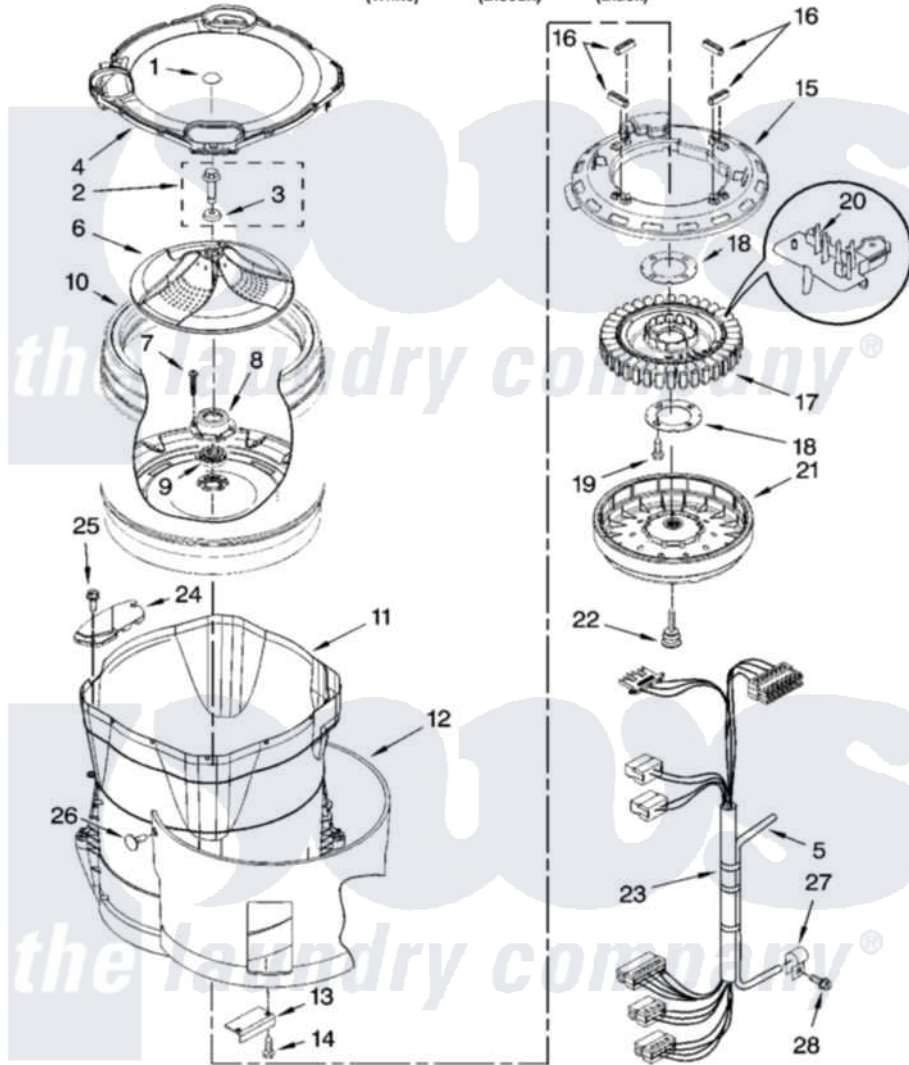

Whirlpool WTW6600SW1 03 - MOTOR, BASKET AND TUB PARTS

MOTOR, BASKET AND TUB PARTS

For Models: WTW6600SW1, WTW6600SG1, WTW6600SB1

(White)

(Biscuit)

(Black)

W10114870

5

Whirlpool [Residential Whirlpool WTW6600SW1 Washer Parts](#) Parts Diagram 03 - MOTOR, BASKET AND TUB PARTS
 Click on the part number to view part

Item	Original Part Number	Replaced By	Status	Part Description
1	W10106600			Cap, Impeller
2	W10076270			Screw And Washer Assembly
3	W10076260			Washer
4	W10108430	W10130807		Tub Ring
5	8572540	353244		Hose, Pressure Switch
6	W10076230	W10141017		Impeller
7	8533953			Screw, 8-16 X 1.000
8	8545948	280145		Hub
9	8545953	280145		Hub
10	8557267	W10296143		Basket
11	8572660	W10193886		Tub-Outer
12	8546680		Not Available	Wrap, Tub
13	8542674			Weight, Tub Counterbalance
14	W10004910			Screw, 12-16 X 1-1/4
15	8557839	W10137698		Shield, Drive Motor
16	8565172	280142		Tube

17	8565170	W10419333	Stator, Motor
18	8557836		Plate, Stator
19	W10076010	8534042	Screw, 1/4-20 X .968
20	8565188	W10183157	Kit
21	8565177	280146	Rotor
22	BLANK	Not Available	Bolt, Rotor Assembly Non-Serviceable (Supplied W/Rotor)
23	W10058730	W10183157	Kit
24	8566197	W10222008	Filter, Dual Pump Hood
25	8533928		Screw, 8-18 X 3/4
26	8533987		Retainer, Push-In
27	W10005430		Clamp, Pressure Hose Retainer
28	8533957		Screw, 10-16 X 1/2