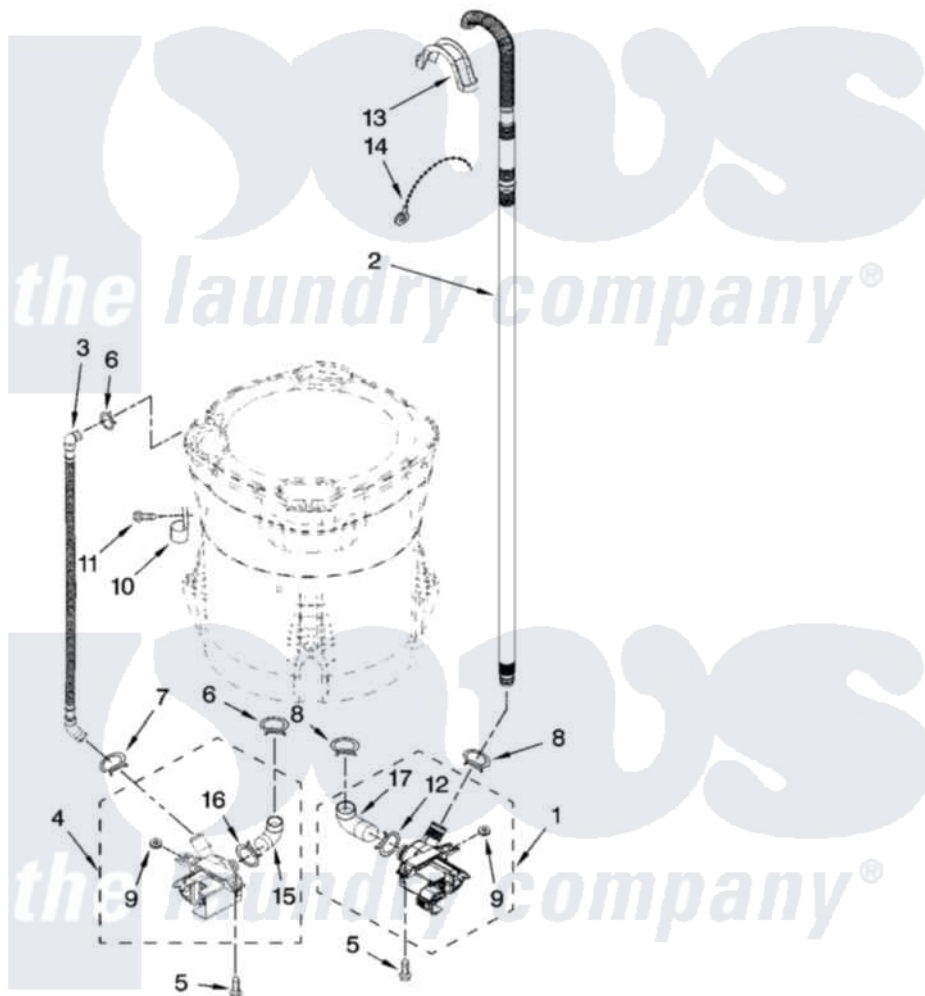

# Whirlpool WTW6600SW1 04 - PUMP PARTS, OPTIONAL PARTS (NOT INCLUDED)

## PUMP PARTS

For Models: WTW6600SW1, WTW6600SG1, WTW6600SB1  
(White) (Biscuit) (Black)

W10114870

7

Whirlpool [Residential Whirlpool WTW6600SW1 Washer Parts](#) Parts Diagram 04 - PUMP PARTS, OPTIONAL PARTS (NOT INCLUDED)

[Click on the part number to view part](#)

Item	Original Part Number	Replaced By	Status	Part Description
1	W10049390	<a href="#">W10217134</a>		Pump-Water
2	8571715	<a href="#">280190</a>		Hose
3	<a href="#">8543774</a>			Hose, Recirc
4	W10049400	<a href="#">W10233462</a>		Pump-Water
5	8534063	<a href="#">W10004910</a>		Screw, 12-16 X 1-1/4
6	370449	<a href="#">285655</a>		Clamp, Hose
7	<a href="#">8269146</a>			Clamp, Hose
8	8317496	<a href="#">285655</a>		Clamp, Hose
9	8182771	<a href="#">280155</a>		Grommet
10	<a href="#">8534021</a>			Clamp, Recirc Hose Retainer
11	8533943	<a href="#">W10109200</a>		Screw, Baffle Mounting
12	8182768	<a href="#">285655</a>		Clamp, Hose
13	<a href="#">8576642</a>			Retainer, Drain Hose
14	3347868	<a href="#">W10339879</a>		Tie, Cable
15	<a href="#">8182769</a>			Hose, Recirc Pump