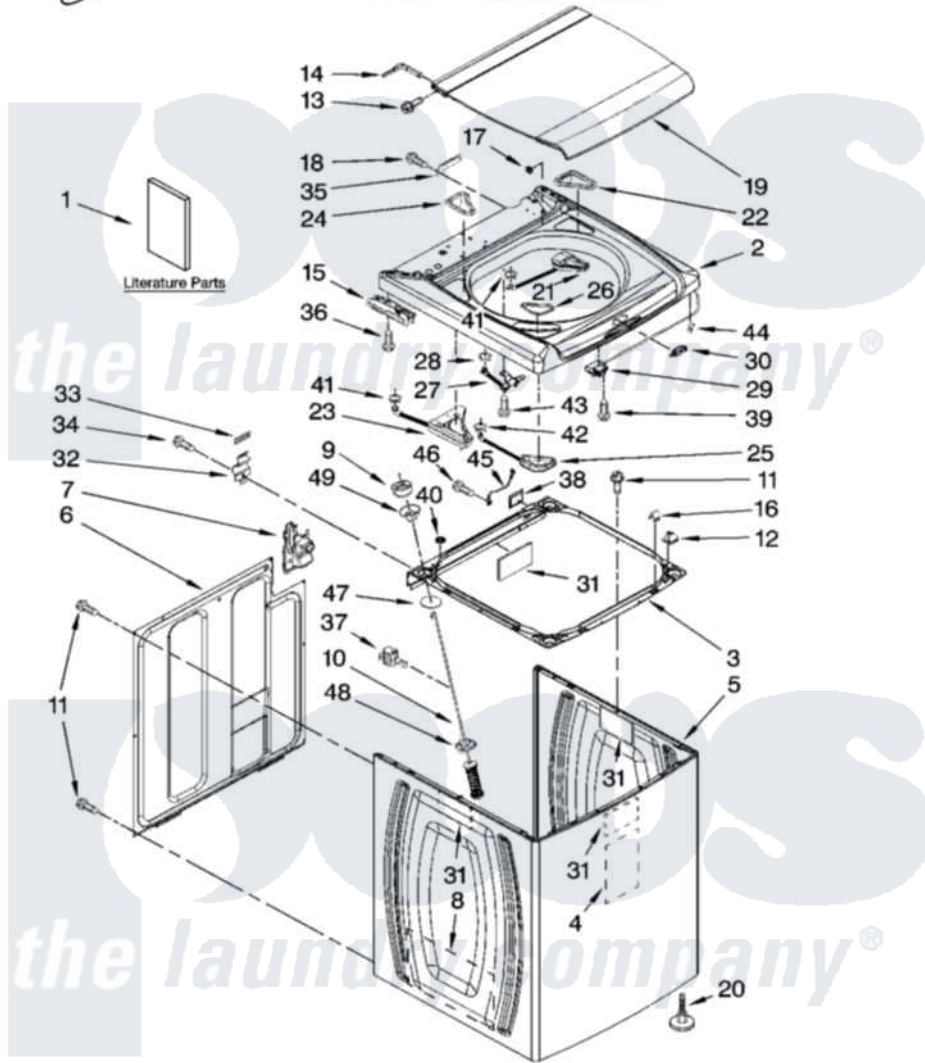

# Whirlpool WTW6600SW3 01 - TOP AND CABINET PARTS

## TOP AND CABINET PARTS

For Models: WTW6600SW3 (White), WTW6600SG3 (Biscuit), WTW6600SB3 (Black)

AUTOMATIC WASHER

1-08 Printed in U.S.A. (drd)

1

Part No. W10172465 Rev. B

Whirlpool Residential Whirlpool WTW6600SW3 Washer Parts Parts Diagram 01 - TOP AND CABINET PARTS  
 Click on the part number to view part

Item	Original Part Number	Replaced By	Status	Part Description
1	W10113000		Not Available	Use & Care Guide
"	<a href="#">W10026571</a>			Tech Sheet
"	W10106480		Not Available	Quick Start Guide
"	8577781		Not Available	Wiring Diagram
"	W10165664		Not Available	Energy Guide
2	<a href="#">8565314</a>			Top
"	<a href="#">8565315</a>			Top
"	W10053420	<a href="#">W10211838</a>		Top
3	W10162416	<a href="#">W10180912</a>		Frame
4	<a href="#">8576784</a>			Sound Absorber, Cabinet
5	8566156	<a href="#">W10069980</a>		Cabinet
"	8566157	<a href="#">W10069990</a>		Cabinet
"	W10050330	<a href="#">W10070000</a>		Cabinet
6	<a href="#">8566090</a>			Panel, Rear
7	<a href="#">W10160572</a>			Retainer, Drain Hose Storage
8	<a href="#">3976348</a>			Absorber, Sound