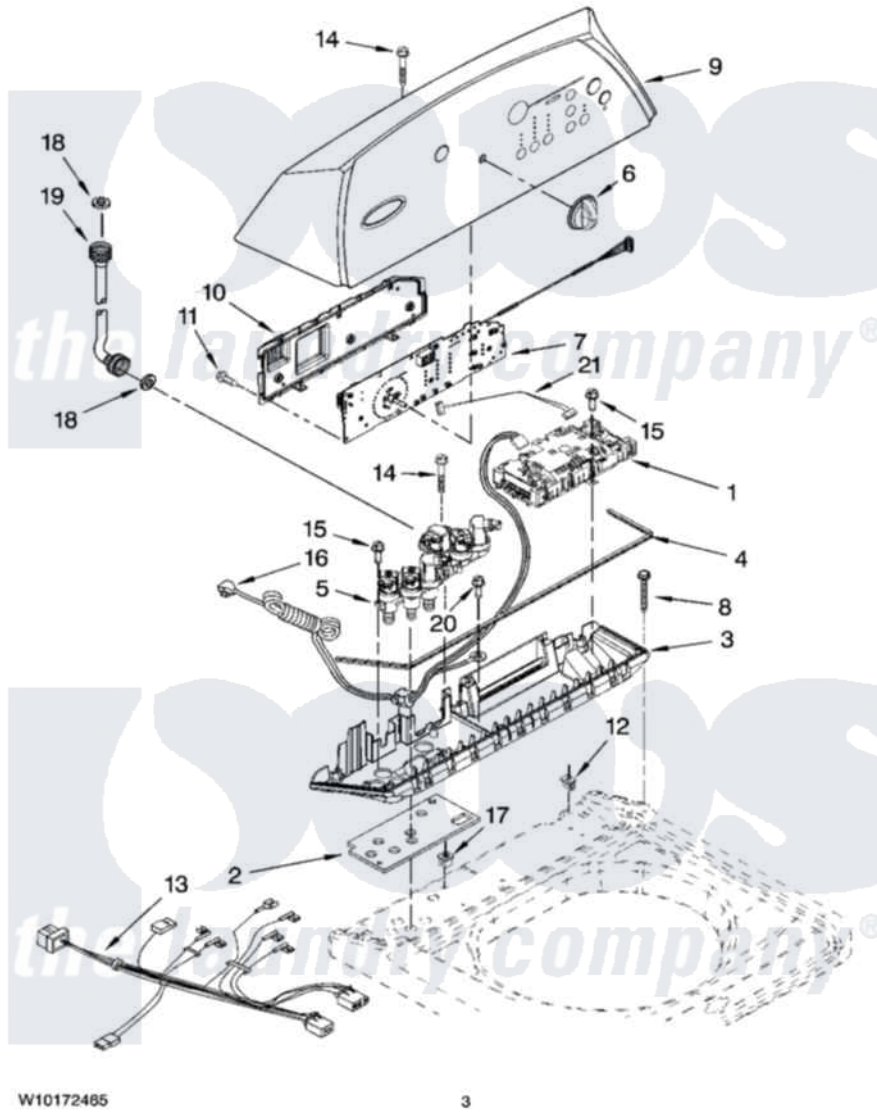

# Whirlpool WTW6600SW3 02 - CONTROL PANEL PARTS

## CONTROL PANEL PARTS

For Models: WTW6600SW3 (White), WTW6600SG3 (Biscuit), WTW6600SB3 (Black)

Whirlpool [Residential Whirlpool WTW6600SW3 Washer Parts](#) Parts Diagram 02 - CONTROL PANEL PARTS  
 Click on the part number to view part

Item	Original Part Number	Replaced By	Status	Part Description
1	W10155109	<a href="#">W10189966</a>		Control-Elec
2	<a href="#">W10130502</a>			Gasket, Valve Tray
3	<a href="#">8565304</a>			Tray Assembly, Console
"	<a href="#">8565306</a>			Tray Assembly, Console
"	<a href="#">8565305</a>			Tray Assembly, Console
4	<a href="#">8565259</a>			Gasket, Console/Tray
5	W10128457	<a href="#">W10364988</a>		Valve
6	<a href="#">8574957</a>			Knob, Assembly
"	<a href="#">8574958</a>			Knob, Assembly
"	<a href="#">8574959</a>			Knob, Assembly
7	<a href="#">8564290</a>			User Interface
8	<a href="#">W10004990</a>			Screw, 6-20 X 1.2
9	<a href="#">W10070060</a>			Console
"	<a href="#">W10070070</a>			Console
"	<a href="#">W10070080</a>			Console
10	<a href="#">8564265</a>			Cover, Rear- User Interface

11	<a href="#">W10003770</a>		Screw, 6-19 X 1/2
12	<a href="#">W10022060</a>		Nut, Push-In
13	<a href="#">W10128687</a>		Harness, Upper
14	<a href="#">8565324</a>		Screw, 10-16 X 1.75
15	<a href="#">8281136</a>		Screw, 10-16 X 3/4
16	<a href="#">3407203</a>		Cord Assembly, Power
17	<a href="#">98460</a>		Nut, Push-In
18	3976300	<a href="#">16123</a>	Washer Inlet-Hose Miscellaneous Parts Must be Ordered Separately.
19	8571377	<a href="#">89503</a>	Hose-Inlet
"	8571378	<a href="#">89503</a>	Hose-Inlet
20	<a href="#">3351614</a>		Screw, Gearcase Cover Mounting
21	<a href="#">3407187</a>		Harness, Thermistor