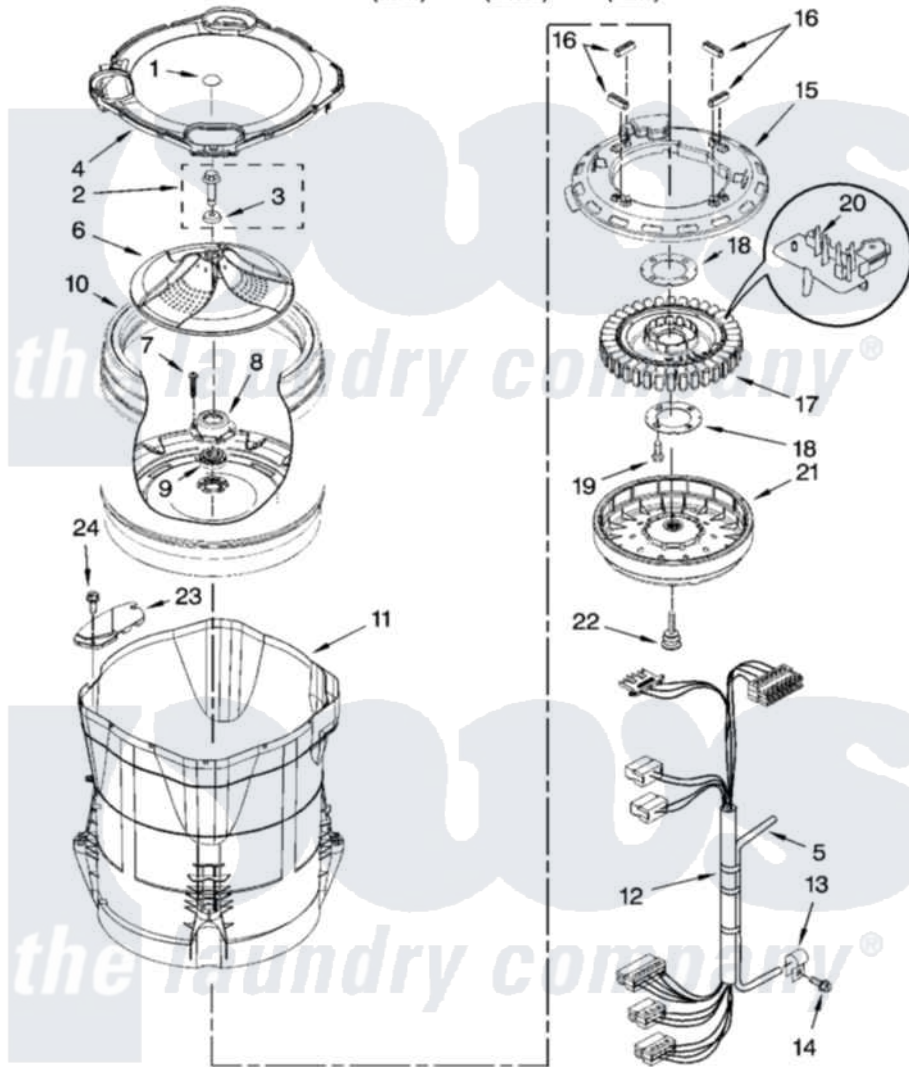

# Whirlpool WTW6600SW3 03 - MOTOR, BASKET AND TUB PARTS

## MOTOR, BASKET AND TUB PARTS

For Models: WTW6600SW3, WTW6600SG3, WTW6600SB3  
(White) (Biscuit) (Black)

W10172485

5

Whirlpool [Residential Whirlpool WTW6600SW3 Washer Parts](#) Parts Diagram 03 - MOTOR, BASKET AND TUB PARTS  
Click on the part number to view part

Item	Original Part Number	Replaced By	Status	Part Description
1	<a href="#">W10106600</a>			Cap, Impeller
2	<a href="#">W10076270</a>			Screw And Washer Assembly
3	<a href="#">W10076260</a>			Washer
4	<a href="#">W10130807</a>			Tub Ring
5	8572540	<a href="#">353244</a>		Hose, Pressure Switch
6	<a href="#">W10141017</a>			Impeller
7	<a href="#">8533953</a>			Screw, 8-16 X 1.000
8	W10118114	<a href="#">280145</a>		Hub
9	8545953	<a href="#">280145</a>		Hub
10	W10118182	<a href="#">W10296143</a>		Basket
11	8572660	<a href="#">W10193886</a>		Tub-Outer
12	<a href="#">W10137697</a>			Harness, Lower
13	<a href="#">W10005430</a>			Clamp, Pressure Hose Retainer
14	<a href="#">8533957</a>			Screw, 10-16 X 1/2
15	<a href="#">W10137698</a>			Shield, Drive Motor
16	8565172	<a href="#">280142</a>		Tube

17	8565170	<a href="#">W10419333</a>	Stator, Motor
18	<a href="#">8557836</a>		Plate, Stator
19	<a href="#">8534042</a>		Screw, 1/4-20 X .968
20	W10137685	<a href="#">W10178988</a>	Rps Assembly
21	8565177	<a href="#">280146</a>	Rotor
22	BLANK	Not Available	Bolt, Rotor Assembly Non-Serviceable (Supplied W/Rotor)
23	8566197	<a href="#">W10222008</a>	Filter, Dual Pump Hood
24	<a href="#">8533928</a>		Screw, 8-18 X 3/4