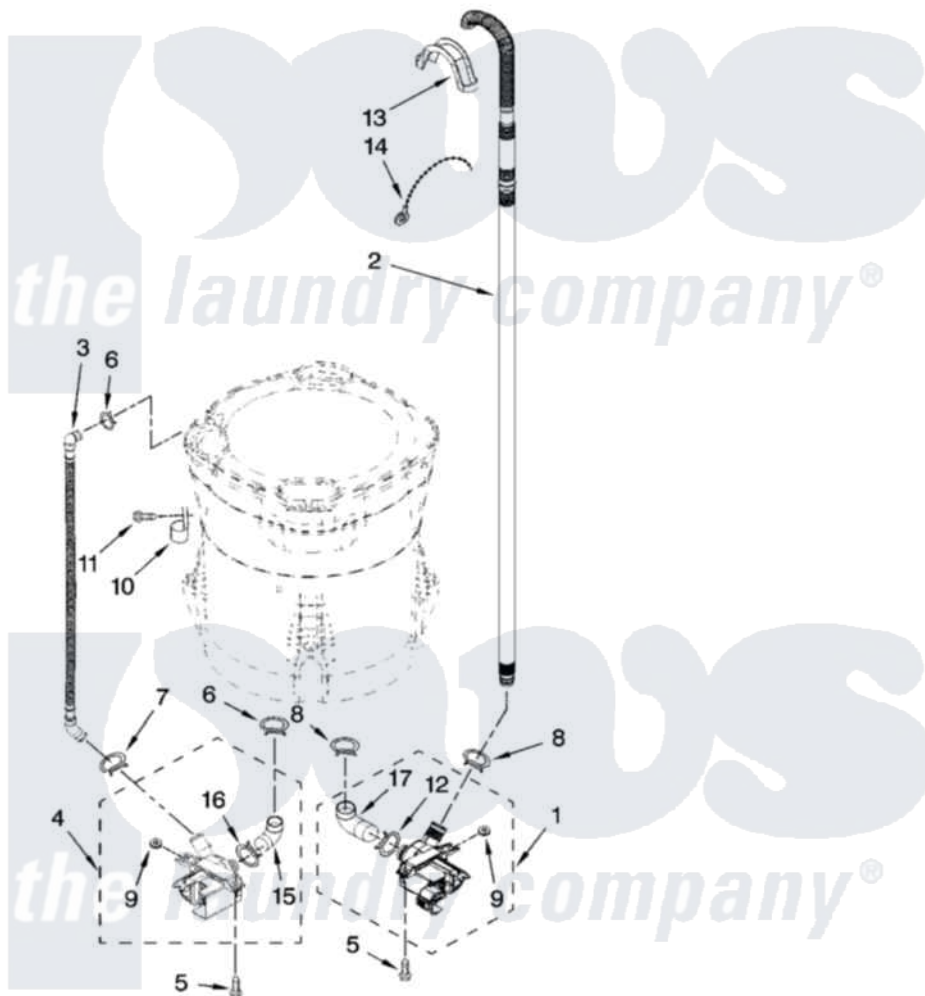

Whirlpool WTW6600SW3 04 - PUMP PARTS, OPTIONAL PARTS (NOT INCLUDED)

PUMP PARTS

For Models: WTW6600SW3, WTW6600SG3, WTW6600SB3
(White) (Biscuit) (Black)

W10172485

7

Whirlpool Residential Whirlpool WTW6600SW3 Washer Parts Parts Diagram 04 - PUMP PARTS, OPTIONAL PARTS (NOT INCLUDED)

[Click on the part number to view part](#)

Item	Original Part Number	Replaced By	Status	Part Description
1	W10049390	W10217134		Pump-Water
2	W10128765	280190		Hose
3	8543774			Hose, Recirc
4	W10049400	W10233462		Pump-Water
5	W10004910			Screw, 12-16 X 1-1/4
6	370449	285655		Clamp, Hose
7	8269146			Clamp, Hose
8	8317496	285655		Clamp, Hose
9	8182771	280155		Grommet
10	8534021			Clamp, Recirc Hose Retainer
11	8533943	W10109200		Screw, Baffle Mounting
12	8182768	285655		Clamp, Hose
13	8576642			Retainer, Drain Hose
14	3347868	W10339879		Tie, Cable
15	8182769			Hose, Recirc Pump

16	8182770	3367052	Clamp, Hose
17	8182767		Hose, Drain Pump
	72017		Paint, Touch-Up
"	4392899		Paint, Touch-Up
"	72032		Paint, Touch-Up
"	350938		Paint, Pressurized Spray B
"	350930		Paint, Pressurized Spray B
"	4392901		Paint, Pressurized Spray
"	285006		Accessories Side Panel Kits Paint, Pressurized Spray
"	799344		Paint, Touch-Up)
"	4392900		Paint, Bulk)
"	786032		Refinishing Material
"	BLANK	Not Available	WATER SYSTEM PARTS
"	285442		Water System Parts
"	285321		Water System Parts
"	285320		Water System Parts
"	367031		Water System Parts
"	BLANK	Not Available	SEALER
"	285195		Sealer Sealer, Gasket
"	BLANK	Not Available	COUPLING
"	384496		Coupling, Hose Extension Kit