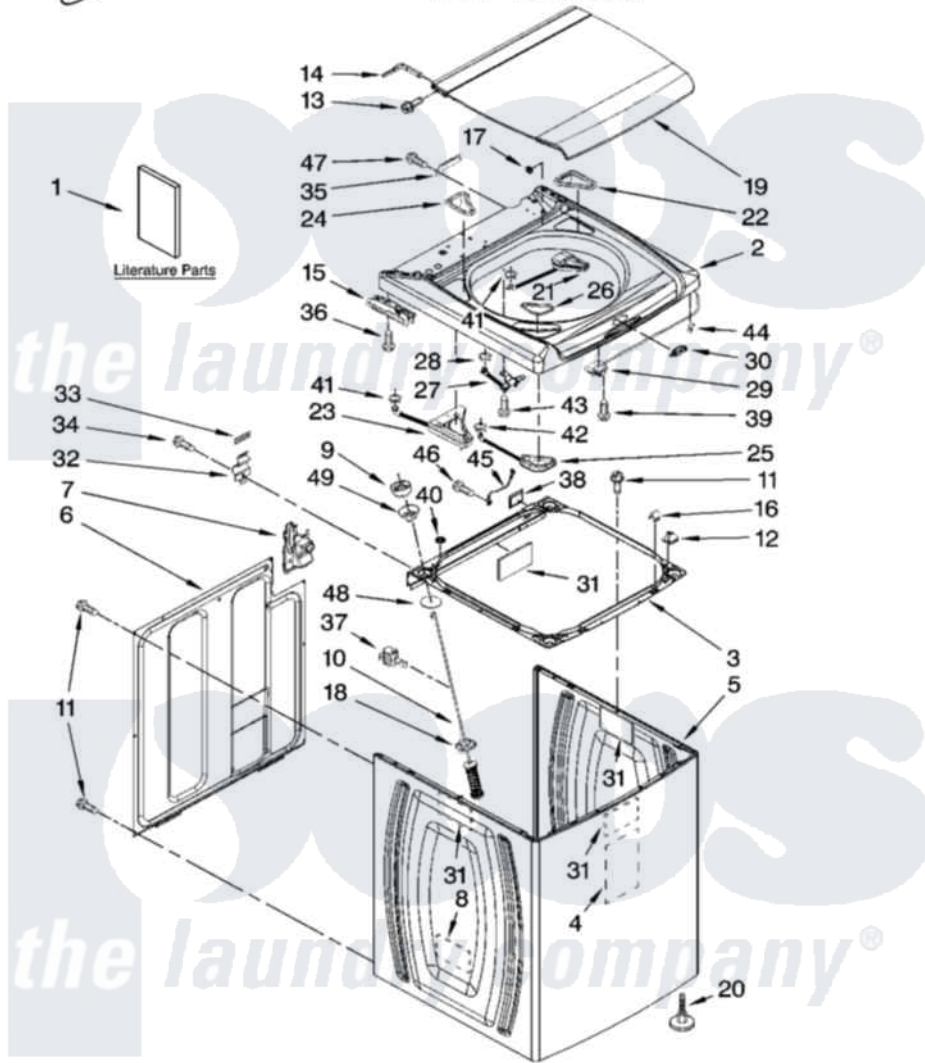

Whirlpool WTW6700TU1 01 - TOP AND CABINET PARTS

TOP AND CABINET PARTS

AUTOMATIC WASHER

For Models: WTW6700TW1, WTW6700TU1
(White) (Ultimate Silver)

2-08 Printed in U.S.A. (drd)

1

Part No. W10172469 Rev. B

[Whirlpool Residential Whirlpool WTW6700TU1 Washer Parts](#) Parts Diagram 01 - TOP AND CABINET PARTS

[Click on the part number to view part](#)

Item	Original Part Number	Replaced By	Status	Part Description
1	W10131461			Use And Care Guide
"	W10026628		Not Available	Tech Sheet
"	W10131462		Not Available	Quick Start Guide
"	8577781		Not Available	Wiring Diagram
"	W10175436		Not Available	Energy Guide
2	8565314			Top
"	W110158195		Not Available	Top (Ultimate Silver)
3	W10162416	W10180912		Frame
4	8576784			Sound Absorber, Cabinet
5	8566156	W10069980		Cabinet
"	W10158273	W10191903		Cabinet
6	8566090			Panel, Rear
7	W10160572			Retainer, Drain Hose Storage
8	3976348			Absorber, Sound
9	W10111536	W10198919		Kit
10	8566146	W10189077		Suspension