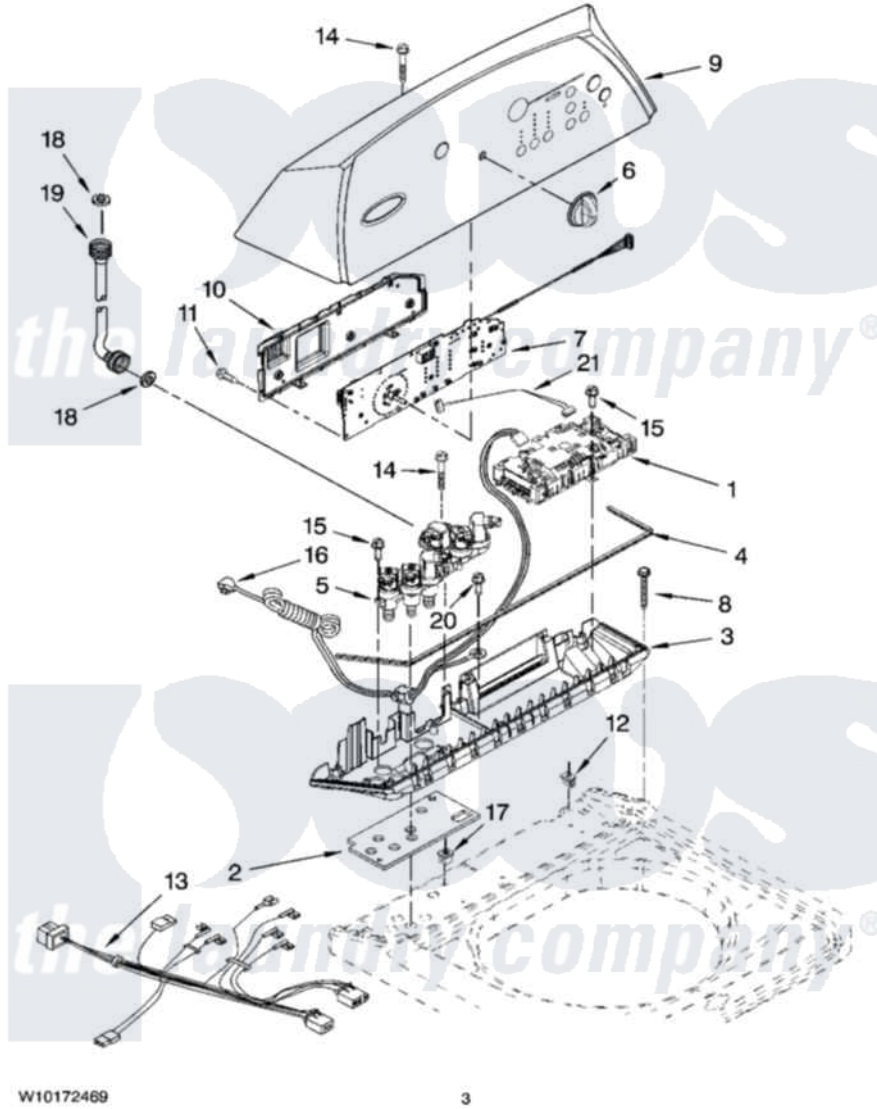

# Whirlpool WTW6700TU1 02 - CONTROL PANEL PARTS

## CONTROL PANEL PARTS

For Models: WTW6700TW1, WTW6700TU1  
(White) (Ultimate Silver)

Whirlpool Residential Whirlpool WTW6700TU1 Washer Parts Parts Diagram 02 - CONTROL PANEL PARTS  
Click on the part number to view part

Item	Original Part Number	Replaced By	Status	Part Description
1	W10051176	<a href="#">W10189966</a>		Control-Elec
2	<a href="#">W10130502</a>			Gasket, Valve Tray
3	<a href="#">8565304</a>			Tray Assembly, Console
"	<a href="#">W10158216</a>			Tray Assembly, Console
4	<a href="#">8565259</a>			Gasket, Console/Tray
5	W10128457	<a href="#">W10364988</a>		Valve
6	<a href="#">8574957</a>			Knob, Assembly
"	<a href="#">W10183632</a>			Knob, Control
7	<a href="#">W10051131</a>			User Interface
8	<a href="#">W10004990</a>			Screw, 6-20 X 1.2
9	<a href="#">W10110804</a>			Console
"	<a href="#">W10191904</a>			Console
10	<a href="#">8564265</a>			Cover, Rear- User Interface
11	<a href="#">W10003770</a>			Screw, 6-19 X 1/2
12	<a href="#">W10022060</a>			Nut, Push-In
13	<a href="#">W10128687</a>			Harness, Upper

14	<a href="#">8565324</a>		Screw, 10-16 X 1.75
15	<a href="#">8281136</a>		Screw, 10-16 X 3/4
16	<a href="#">3407203</a>		Cord Assembly, Power
17	<a href="#">98460</a>		Nut, Push-In
18	3976300	<a href="#">16123</a>	Washer Inlet-Hose Miscellaneous Parts Must be Ordered Separately.
19	8571377	<a href="#">89503</a>	Hose-Inlet
"	8571378	<a href="#">89503</a>	Hose-Inlet
20	<a href="#">3351614</a>		Screw, Gearcase Cover Mounting
21	<a href="#">3407187</a>		Harness, Thermistor