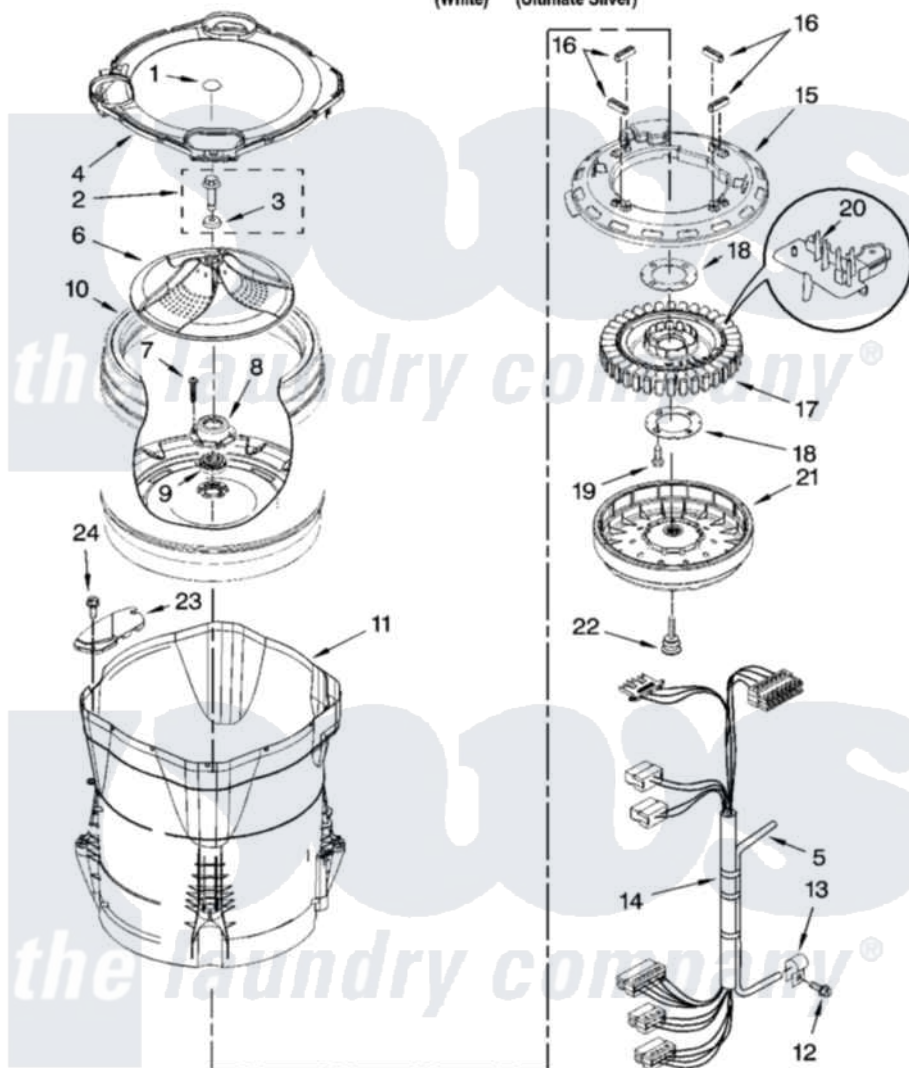

Whirlpool WTW6700TU1 03 - MOTOR, BASKET AND TUB PARTS

MOTOR, BASKET AND TUB PARTS

For Models: WTW6700TW1, WTW6700TU1
(White) (Ultimate Silver)

W10172469

5

Whirlpool [Residential Whirlpool WTW6700TU1 Washer Parts](#) Parts Diagram 03 - MOTOR, BASKET AND TUB PARTS

[Click on the part number to view part](#)

Item	Original Part Number	Replaced By	Status	Part Description
1	W10106600			Cap, Impeller
2	W10076270			Screw And Washer Assembly
3	W10076260			Washer
4	W10130807			Tub Ring
5	8572540	353244		Hose, Pressure Switch
6	W10141017			Impeller
7	8533953			Screw, 8-16 X 1.000
8	W10118114	280145		Hub
9	8545953	280145		Hub
10	W10118182	W10296143		Basket
11	W10128830	W10193886		Tub-Outer
12	8533957			Screw, 10-16 X 1/2
13	W10005430			Clamp, Pressure Hose Retainer
14	W10137697			Harness, Lower
15	W10137698			Shield, Drive Motor
16	8565172	280142		Tube

17	8565170	W10419333	Stator, Motor
18	8557836		Plate, Stator
19	8534042		Screw, 1/4-20 X .968
20	W10137685	W10178988	Rps Assembly
21	8565177	280146	Rotor
22	BLANK	Not Available	Bolt, Rotor Assembly Non-Serviceable (Supplied W/Rotor)
23	8566197	W10222008	Filter, Dual Pump Hood
24	8533928		Screw, 8-18 X 3/4