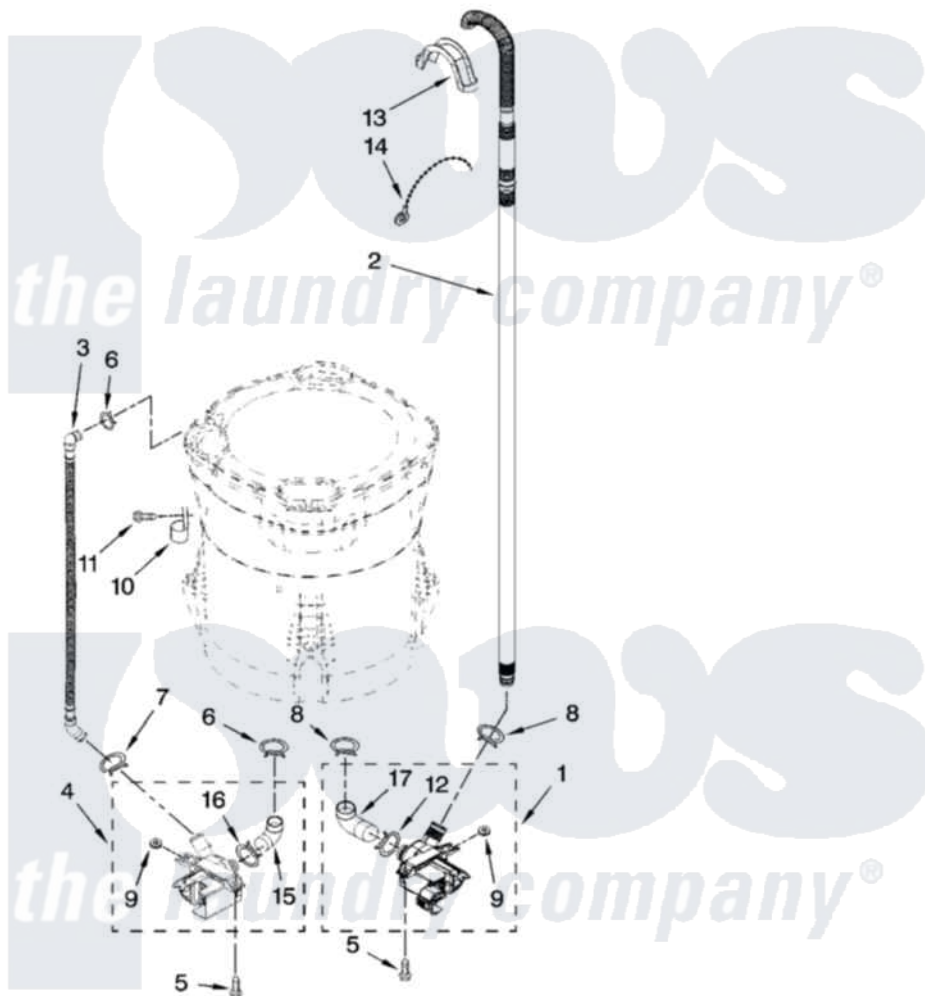

**Whirlpool WTW6700TU1 04 - PUMP PARTS, OPTIONAL PARTS (NOT INCLUDED)**

**PUMP PARTS**  
For Models: WTW6700TW1, WTW6700TU1  
(White) (Ultimate Silver)

W10172469

7

Whirlpool [Residential Whirlpool WTW6700TU1 Washer Parts](#) Parts Diagram 04 - PUMP PARTS, OPTIONAL PARTS (NOT INCLUDED)

[Click on the part number to view part](#)

Item	Original Part Number	Replaced By	Status	Part Description
1	W10049390	<a href="#">W10217134</a>		Pump-Water
2	W10128765	<a href="#">280190</a>		Hose
3	<a href="#">8543774</a>			Hose, Recirc
4	W10049400	<a href="#">W10233462</a>		Pump-Water
5	<a href="#">W10004910</a>			Screw, 12-16 X 1-1/4
6	370449	<a href="#">285655</a>		Clamp, Hose
7	<a href="#">8269146</a>			Clamp, Hose
8	8317496	<a href="#">285655</a>		Clamp, Hose
9	8182771	<a href="#">280155</a>		Grommet
10	<a href="#">8534021</a>			Clamp, Recirc Hose Retainer
11	8533943	<a href="#">W10109200</a>		Screw, Baffle Mounting
12	8182768	<a href="#">285655</a>		Clamp, Hose
13	<a href="#">8576642</a>			Retainer, Drain Hose
14	3347868	<a href="#">W10339879</a>		Tie, Cable
15	<a href="#">8182769</a>			Hose, Recirc Pump

16	8182770	<a href="#">3367052</a>	Clamp, Hose
17	<a href="#">8182767</a>		Hose, Drain Pump
	<a href="#">72017</a>		Paint, Touch-Up
"	<a href="#">8212605</a>		Paint, Pressurized Spray
"	<a href="#">350938</a>		Paint, Pressurized Spray B
"	<a href="#">350930</a>		Paint, Pressurized Spray B
"	<a href="#">799344</a>		Paint, Touch-Up )
"	BLANK	Not Available	WATER SYSTEM PARTS
"	<a href="#">285442</a>		Water System Parts
"	<a href="#">285321</a>		Water System Parts
"	<a href="#">285320</a>		Water System Parts
"	<a href="#">367031</a>		Water System Parts
"	BLANK	Not Available	SEALER
"	<a href="#">285195</a>		Sealer Sealer, Gasket
"	BLANK	Not Available	COUPLING
"	<a href="#">384496</a>		Coupling, Hose Extension Kit