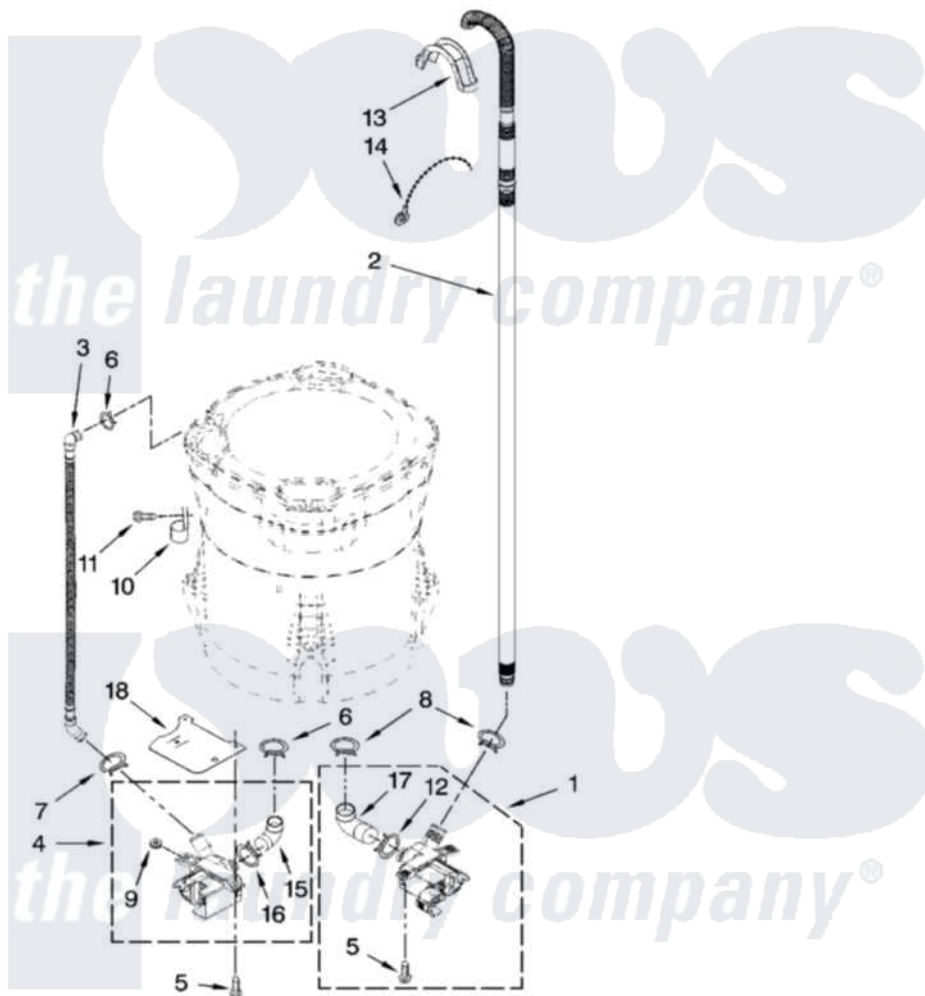

Whirlpool WTW6700TU2 04 - PUMP PARTS, OPTIONAL PARTS (NOT INCLUDED)

PUMP PARTS
 For Models: WTW6700TW2, WTW6700TU2
 (White) (Ultimate Silver)

W10243467

7

Whirlpool [Residential Whirlpool WTW6700TU2 Washer Parts](#) Parts Diagram 04 - PUMP PARTS, OPTIONAL PARTS (NOT INCLUDED)

[Click on the part number to view part](#)

Item	Original Part Number	Replaced By	Status	Part Description
1	W10155921	W10217134		Pump-Water
2	W10128765	280190		Hose
3	8543774			Hose, Recirc
4	W10049400	W10233462		Pump-Water
5	W10004910			Screw, 12-16 X 1-1/4
6	370449	285655		Clamp, Hose
7	8269146			Clamp, Hose
8	8317496	285655		Clamp, Hose
9	8182771	280155		Grommet
10	8534021			Clamp, Recirc Hose Retainer
11	8533943	W10109200		Screw, Baffle Mounting
12	8182768	285655		Clamp, Hose
13	8576642			Retainer, Drain Hose
14	3347868	W10339879		Tie, Cable
15	8182769			Hose, Recirc Pump

16	8182770	3367052	Clamp, Hose
17	8182767		Hose, Drain Pump
18	8578572		Shield, Recirc Pump
	72017		Paint, Touch-Up
"	8212605		Paint, Pressurized Spray
"	350938		Paint, Pressurized Spray B
"	350930		Paint, Pressurized Spray B
"	799344		Paint, Touch-Up)
"	BLANK	Not Available	WATER SYSTEM PARTS
"	285442		Water System Parts
"	285321		Water System Parts
"	285320		Water System Parts
"	367031		Water System Parts
"	BLANK	Not Available	SEALER
"	285195		Sealer Sealer, Gasket
"	BLANK	Not Available	COUPLING
"	384496		Coupling, Hose Extension Kit
"	BLANK	Not Available	ACCESSORY PARTS
"	W10135699		Affresh Odor Remover
"	8212546RP		Inlet Hoses, 4 Ft.
"	8212641RP		Inlet Hoses, 5 Ft.
"	8212656RP		Inlet Hoses, 10 Ft
"	8212545RP		Inlet Hoses, 5 Ft. (Two Black Hoses And One Blue Hose End And One 4 Rubber Washers) 4 Rubber Washers) (Two Braided Hoses (Tw
"	8212487RP		Inlet Hoses, 5 Ft.
"	8212637RP		Inlet Hoses, 6 Ft. Two Black Hoses W/ One Straight End And One 90 Degree End And 4 Rubber Washers)
"	8212638RP		Inlet Hoses, 6 Ft.
"	285448A		Hose Washers
"	285452A		Hose Filters