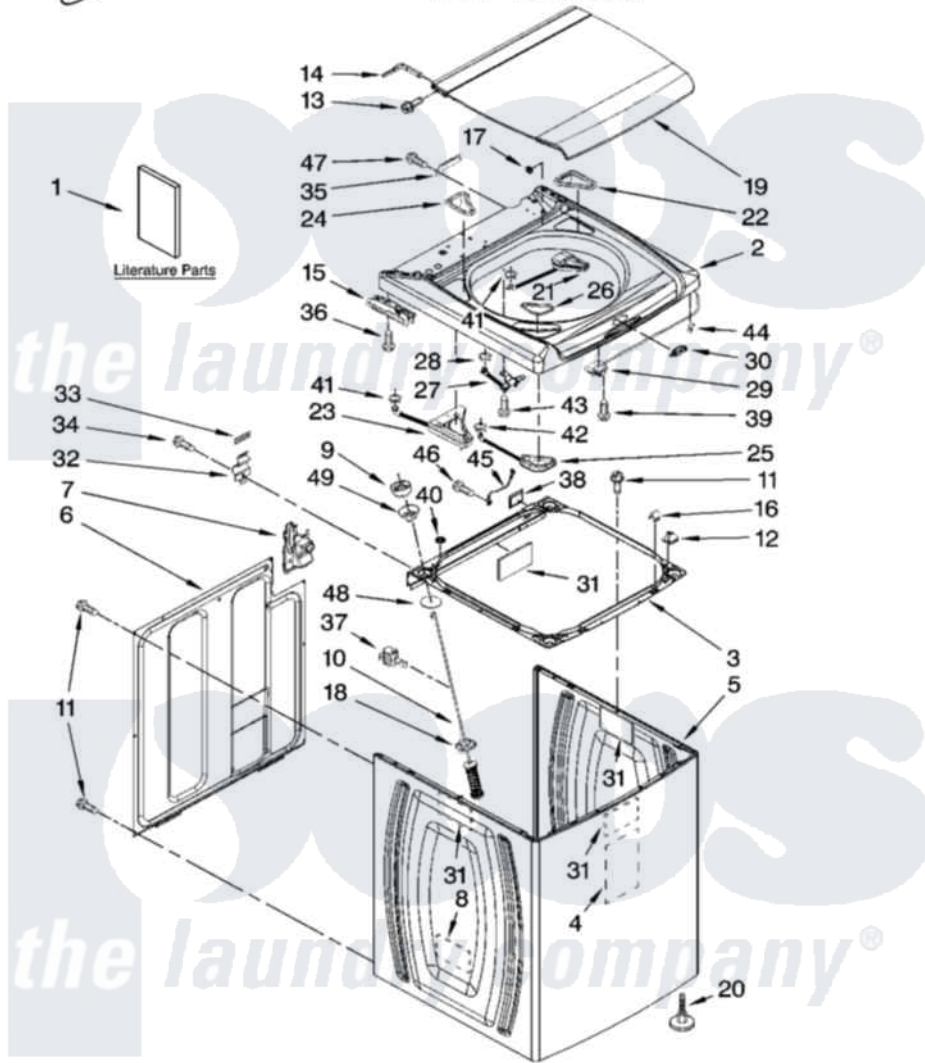

# Whirlpool WTW6700TW1 01 - TOP AND CABINET PARTS

## TOP AND CABINET PARTS

For Models: WTW6700TW1, WTW6700TU1  
(White) (Ultimate Silver)

AUTOMATIC WASHER

2-08 Printed in U.S.A. (drd)

1

Part No. W10172469 Rev. B

Whirlpool Residential Whirlpool WTW6700TW1 Washer Parts Parts Diagram 01 - TOP AND CABINET PARTS

[Click on the part number to view part](#)

Item	Original Part Number	Replaced By	Status	Part Description
1	<a href="#">W10131461</a>			Use And Care Guide
"	W10026628		Not Available	Tech Sheet
"	W10131462		Not Available	Quick Start Guide
"	8577781		Not Available	Wiring Diagram
"	W10175436		Not Available	Energy Guide
2	<a href="#">8565314</a>			Top
"	W110158195		Not Available	Top (Ultimate Silver)
3	W10162416	<a href="#">W10180912</a>		Frame
4	<a href="#">8576784</a>			Sound Absorber, Cabinet
5	8566156	<a href="#">W10069980</a>		Cabinet
"	W10158273	<a href="#">W10191903</a>		Cabinet
6	<a href="#">8566090</a>			Panel, Rear
7	<a href="#">W10160572</a>			Retainer, Drain Hose Storage
8	<a href="#">3976348</a>			Absorber, Sound
9	W10111536	<a href="#">W10198919</a>		Kit
10	8566146	<a href="#">W10189077</a>		Suspension