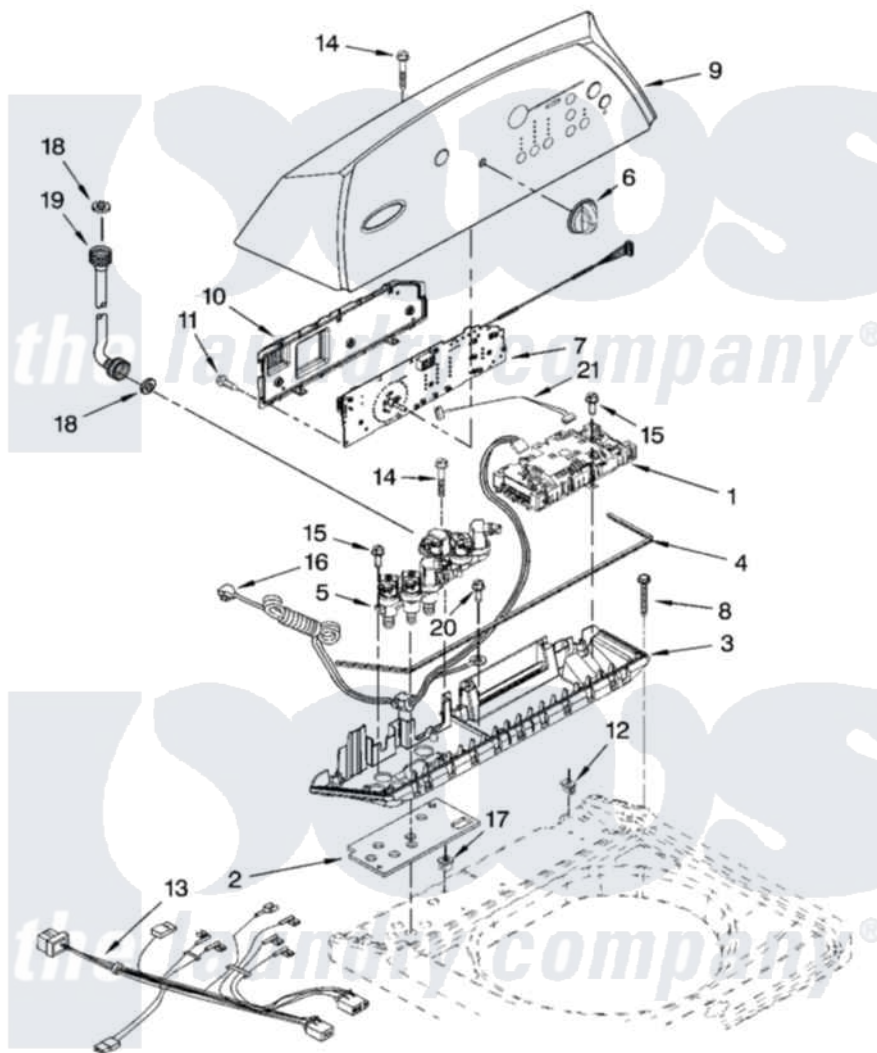

Whirlpool WTW6700TW1 02 - CONTROL PANEL PARTS

CONTROL PANEL PARTS

For Models: WTW6700TW1, WTW6700TU1
(White) (Ultimate Silver)

W10172469

3

Whirlpool [Residential Whirlpool WTW6700TW1 Washer Parts](#) Parts Diagram 02 - CONTROL PANEL PARTS
Click on the part number to view part

Item	Original Part Number	Replaced By	Status	Part Description
1	W10051176	W10189966		Control-Elec
2	W10130502			Gasket, Valve Tray
3	8565304			Tray Assembly, Console
"	W10158216			Tray Assembly, Console
4	8565259			Gasket, Console/Tray
5	W10128457	W10364988		Valve
6	8574957			Knob, Assembly
"	W10183632			Knob, Control
7	W10051131			User Interface
8	W10004990			Screw, 6-20 X 1.2
9	W10110804			Console
"	W10191904			Console
10	8564265			Cover, Rear- User Interface
11	W10003770			Screw, 6-19 X 1/2
12	W10022060			Nut, Push-In
13	W10128687			Harness, Upper

14	8565324		Screw, 10-16 X 1.75
15	8281136		Screw, 10-16 X 3/4
16	3407203		Cord Assembly, Power
17	98460		Nut, Push-In
18	3976300	16123	Washer Inlet-Hose Miscellaneous Parts Must be Ordered Separately.
19	8571377	89503	Hose-Inlet
"	8571378	89503	Hose-Inlet
20	3351614		Screw, Gearcase Cover Mounting
21	3407187		Harness, Thermistor