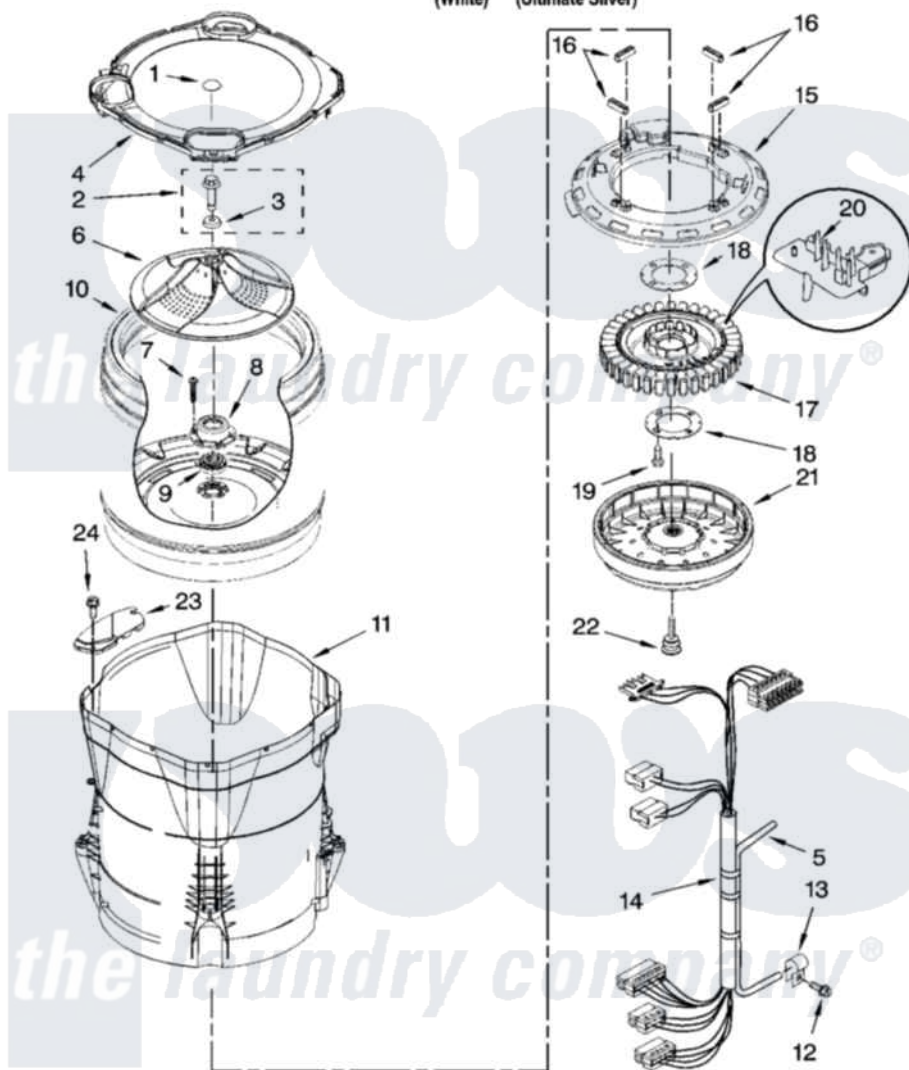

Whirlpool WTW6700TW1 03 - MOTOR, BASKET AND TUB PARTS

MOTOR, BASKET AND TUB PARTS

For Models: WTW6700TW1, WTW6700TU1
(White) (Ultimate Silver)

W10172469

5

Whirlpool [Residential Whirlpool WTW6700TW1 Washer Parts](#) Parts Diagram 03 - MOTOR, BASKET AND TUB PARTS

[Click on the part number to view part](#)

Item	Original Part Number	Replaced By	Status	Part Description
1	W10106600			Cap, Impeller
2	W10076270			Screw And Washer Assembly
3	W10076260			Washer
4	W10130807			Tub Ring
5	8572540	353244		Hose, Pressure Switch
6	W10141017			Impeller
7	8533953			Screw, 8-16 X 1.000
8	W10118114	280145		Hub
9	8545953	280145		Hub
10	W10118182	W10296143		Basket
11	W10128830	W10193886		Tub-Outer
12	8533957			Screw, 10-16 X 1/2
13	W10005430			Clamp, Pressure Hose Retainer
14	W10137697			Harness, Lower
15	W10137698			Shield, Drive Motor
16	8565172	280142		Tube

17	8565170	W10419333	Stator, Motor
18	8557836		Plate, Stator
19	8534042		Screw, 1/4-20 X .968
20	W10137685	W10178988	Rps Assembly
21	8565177	280146	Rotor
22	BLANK	Not Available	Bolt, Rotor Assembly Non-Serviceable (Supplied W/Rotor)
23	8566197	W10222008	Filter, Dual Pump Hood
24	8533928		Screw, 8-18 X 3/4