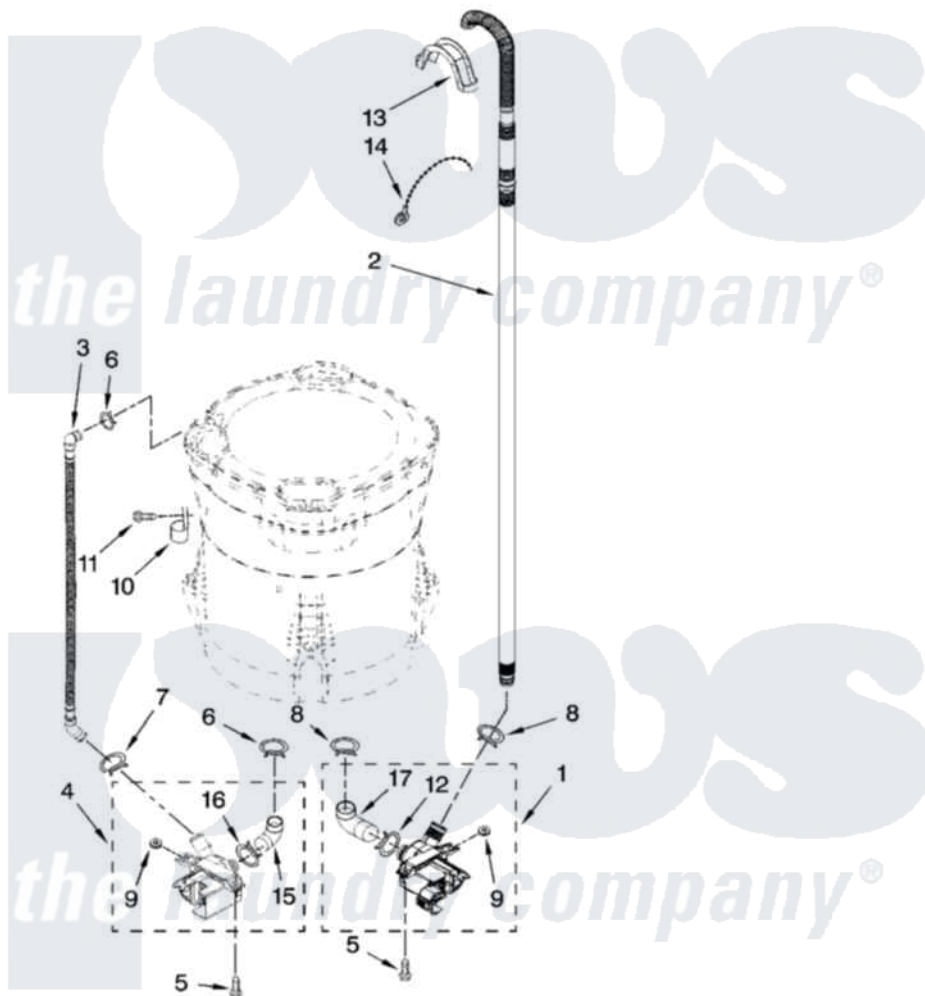

Whirlpool WTW6700TW1 04 - PUMP PARTS, OPTIONAL PARTS (NOT INCLUDED)

PUMP PARTS
 For Models: WTW6700TW1, WTW6700TU1
 (White) (Ultimate Silver)

W10172469

7

Whirlpool [Residential Whirlpool WTW6700TW1 Washer Parts](#) Parts Diagram 04 - PUMP PARTS, OPTIONAL PARTS (NOT INCLUDED)

[Click on the part number to view part](#)

Item	Original Part Number	Replaced By	Status	Part Description
1	W10049390	W10217134		Pump-Water
2	W10128765	280190		Hose
3	8543774			Hose, Recirc
4	W10049400	W10233462		Pump-Water
5	W10004910			Screw, 12-16 X 1-1/4
6	370449	285655		Clamp, Hose
7	8269146			Clamp, Hose
8	8317496	285655		Clamp, Hose
9	8182771	280155		Grommet
10	8534021			Clamp, Recirc Hose Retainer
11	8533943	W10109200		Screw, Baffle Mounting
12	8182768	285655		Clamp, Hose
13	8576642			Retainer, Drain Hose
14	3347868	W10339879		Tie, Cable
15	8182769			Hose, Recirc Pump

16	8182770	3367052	Clamp, Hose
17	8182767		Hose, Drain Pump
	72017		Paint, Touch-Up
"	8212605		Paint, Pressurized Spray
"	350938		Paint, Pressurized Spray B
"	350930		Paint, Pressurized Spray B
"	799344		Paint, Touch-Up)
"	BLANK	Not Available	WATER SYSTEM PARTS
"	285442		Water System Parts
"	285321		Water System Parts
"	285320		Water System Parts
"	367031		Water System Parts
"	BLANK	Not Available	SEALER
"	285195		Sealer Sealer, Gasket
"	BLANK	Not Available	COUPLING
"	384496		Coupling, Hose Extension Kit