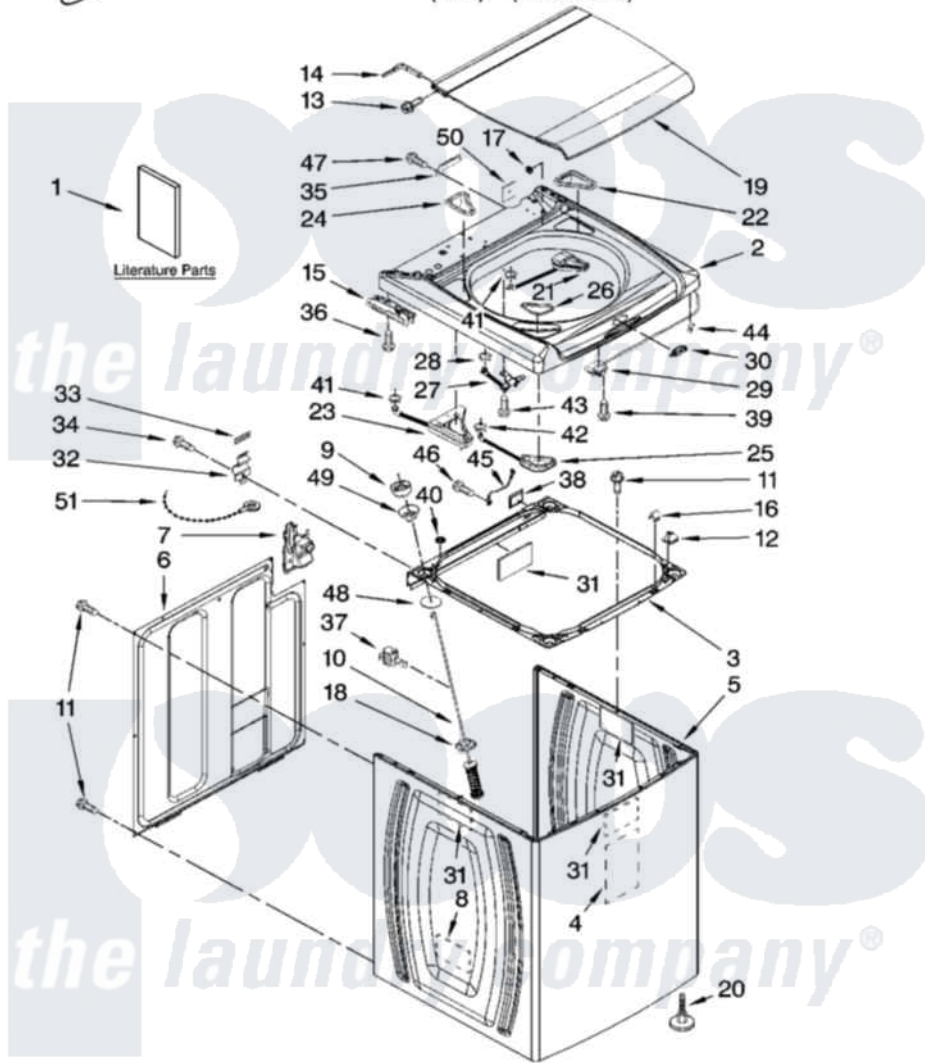

Whirlpool WTW6700TW2 01 - TOP AND CABINET PARTS

TOP AND CABINET PARTS

For Models: WTW6700TW2, WTW6700TU2
(White) (Ultimate Silver)

AUTOMATIC WASHER

12-08 Printed In U.S.A. (drd) (eeb)

1

Part No. W10243467 Rev. A

Whirlpool Residential Whirlpool WTW6700TW2 Washer Parts Parts Diagram 01 - TOP AND CABINET PARTS

[Click on the part number to view part](#)

Item	Original Part Number	Replaced By	Status	Part Description
1	W10131461			Use And Care Guide
"	W10026634		Not Available	Tech Sheet
"	W10131462		Not Available	Quick Start Guide
"	8577781		Not Available	Wiring Diagram
"	W10062894		Not Available	Energy Guide
2	8565314			Top
"	W10158195			Top
3	W10162416	W10180912		Frame
4	8576784			Sound Absorber, Cabinet
5	8566156	W10069980		Cabinet
"	W10158273	W10191903		Cabinet
6	8566090			Panel, Rear
7	W10160572			Retainer, Drain Hose Storage
8	W10177046			Cabinet - Damper, Sound
9	W10111536	W10198919		Kit
10	8566146	W10189077		Suspension