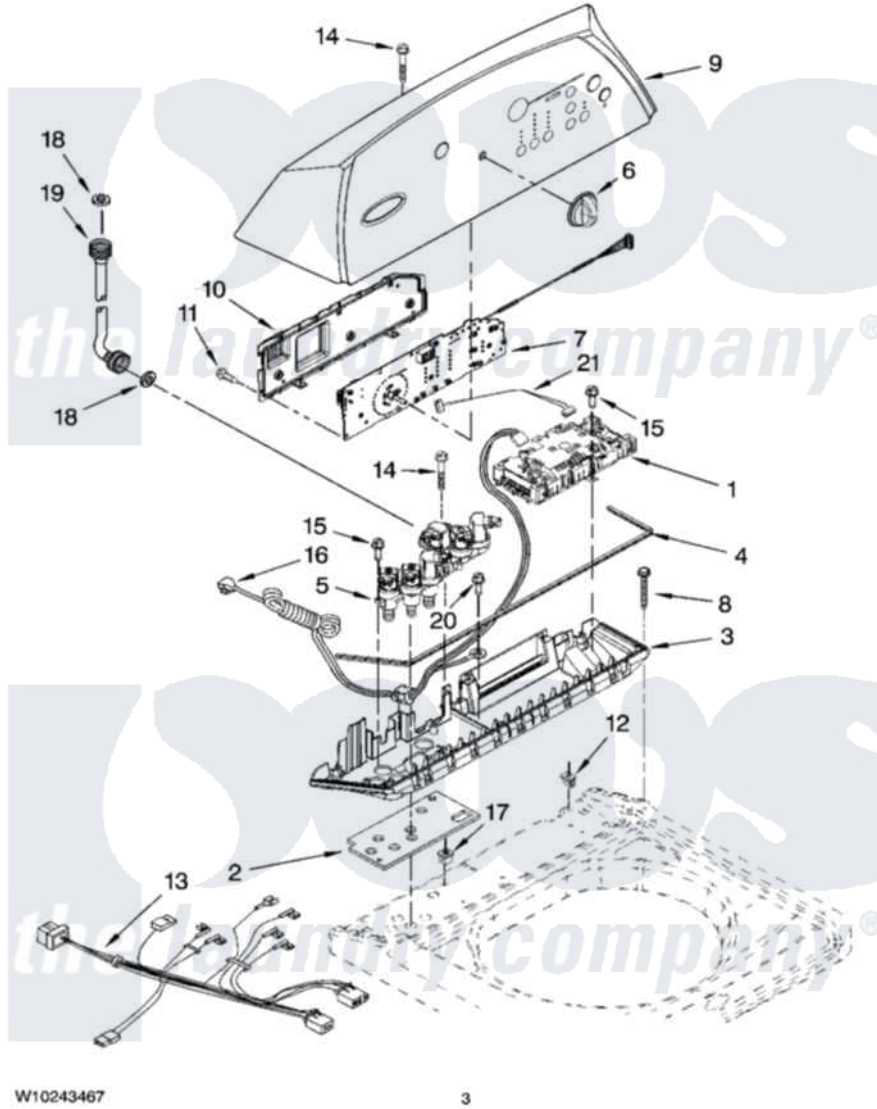

# Whirlpool WTW6700TW2 02 - CONTROL PANEL PARTS

## CONTROL PANEL PARTS

For Models: WTW6700TW2, WTW6700TU2  
(White) (Ultimate Silver)

W10243467

3

Whirlpool [Residential Whirlpool WTW6700TW2 Washer Parts](#) Parts Diagram 02 - CONTROL PANEL PARTS  
Click on the part number to view part

Item	Original Part Number	Replaced By	Status	Part Description
1	<a href="#">W10200900</a>			Control Unit Assembly, Machine And Motor
2	<a href="#">W10130502</a>			Gasket, Valve Tray
3	<a href="#">8565304</a>			Tray Assembly, Console
"	<a href="#">W10158216</a>			Tray Assembly, Console
4	<a href="#">8565259</a>			Gasket, Console/Tray
5	W10128457	<a href="#">W10364988</a>		Valve
6	<a href="#">8574957</a>			Knob, Assembly
"	<a href="#">W10183632</a>			Knob, Control
7	<a href="#">W10051131</a>			User Interface
8	<a href="#">W10004990</a>			Screw, 6-20 X 1.2
9	<a href="#">W10110804</a>			Console
"	<a href="#">W10191904</a>			Console
10	<a href="#">8564265</a>			Cover, Rear- User Interface
11	<a href="#">W10003770</a>			Screw, 6-19 X 1/2
12	<a href="#">W10022060</a>			Nut, Push-In
13	<a href="#">W10128687</a>			Harness, Upper

14	<a href="#">8565324</a>		Screw, 10-16 X 1.75
15	<a href="#">8281136</a>		Screw, 10-16 X 3/4
16	<a href="#">3407203</a>		Cord Assembly, Power
17	<a href="#">98460</a>		Nut, Push-In
18	3976300	<a href="#">16123</a>	Washer Inlet-Hose Miscellaneous Parts Must be Ordered Separately.
19	W10194208	<a href="#">89503</a>	Hose-Inlet
"	8571378	<a href="#">89503</a>	Hose-Inlet
20	<a href="#">3351614</a>		Screw, Gearcase Cover Mounting
21	<a href="#">3407187</a>		Harness, Thermistor