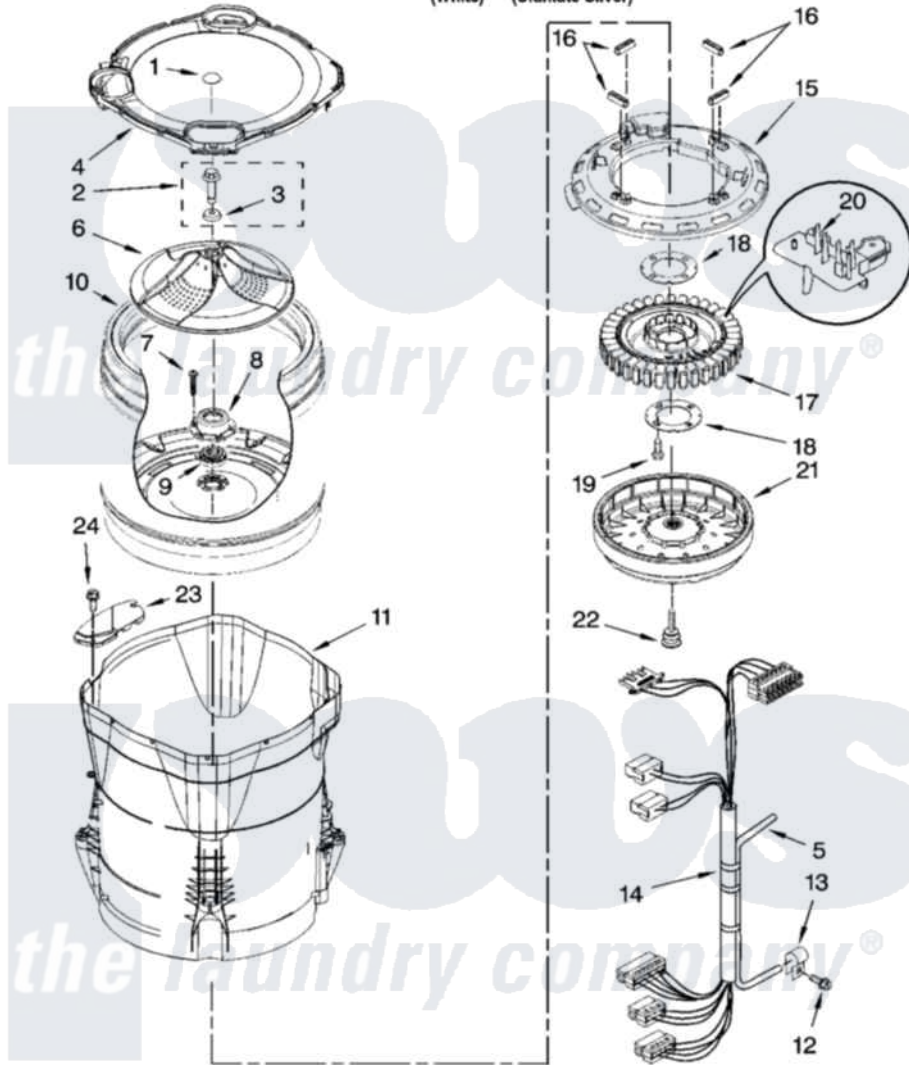

Whirlpool WTW6700TW2 03 - MOTOR, BASKET AND TUB PARTS

MOTOR, BASKET AND TUB PARTS

For Models: WTW6700TW2, WTW6700TU2
(White) (Ultimate Silver)

W10243467

5

Whirlpool [Residential Whirlpool WTW6700TW2 Washer Parts](#) Parts Diagram 03 - MOTOR, BASKET AND TUB PARTS
Click on the part number to view part

Item	Original Part Number	Replaced By	Status	Part Description
1	W10106600			Cap, Impeller
2	W10076270			Screw And Washer Assembly
3	W10076260			Washer
4	W10130807			Tub Ring
5	8572540	353244		Hose, Pressure Switch
6	W10141017			Impeller
7	8533953			Screw, 8-16 X 1.000
8	W10118114	280145		Hub
9	8545953	280145		Hub
10	W10118182	W10296143		Basket
11	W10128830	W10193886		Tub-Outer
12	8533957			Screw, 10-16 X 1/2
13	W10005430			Clamp, Pressure Hose Retainer
14	W10137697			Harness, Lower
15	W10137698			Shield, Drive Motor
16	8565172	280142		Tube

17	8565170	W10419333	Stator, Motor
18	8557836		Plate, Stator
19	8534042		Screw, 1/4-20 X .968
20	W10137685	W10178988	Rps Assembly
21	8565177	280146	Rotor
22	BLANK	Not Available	Bolt, Rotor Assembly Non-Serviceable (Supplied W/Rotor)
23	W10222008		Filter, Dual Pump Hood
24	8533928		Screw, 8-18 X 3/4