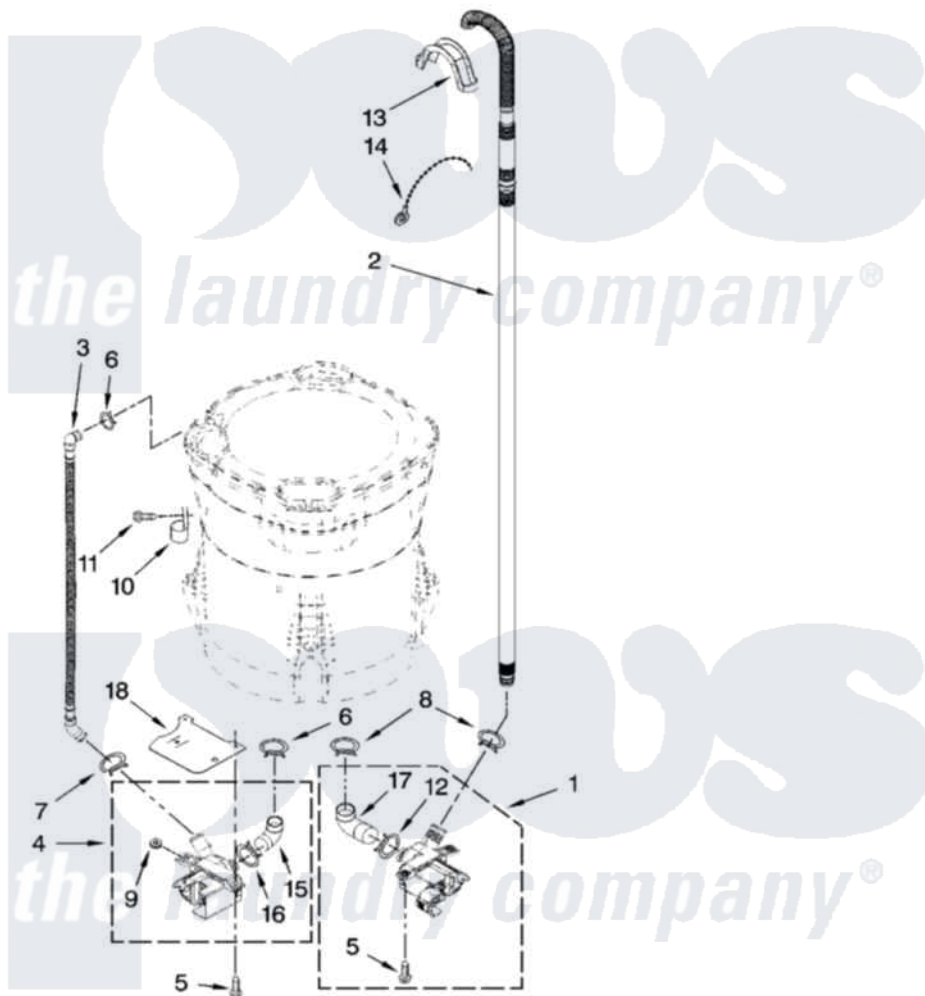

Whirlpool WTW6700TW2 04 - PUMP PARTS, OPTIONAL PARTS (NOT INCLUDED)

PUMP PARTS
For Models: WTW6700TW2, WTW6700TU2
(White) (Ultimate Silver)

W10243467

7

Whirlpool Residential Whirlpool WTW6700TW2 Washer Parts Parts Diagram 04 - PUMP PARTS, OPTIONAL PARTS (NOT INCLUDED)

[Click on the part number to view part](#)

Item	Original Part Number	Replaced By	Status	Part Description
1	W10155921	W10217134		Pump-Water
2	W10128765	280190		Hose
3	8543774			Hose, Recirc
4	W10049400	W10233462		Pump-Water
5	W10004910			Screw, 12-16 X 1-1/4
6	370449	285655		Clamp, Hose
7	8269146			Clamp, Hose
8	8317496	285655		Clamp, Hose
9	8182771	280155		Grommet
10	8534021			Clamp, Recirc Hose Retainer
11	8533943	W10109200		Screw, Baffle Mounting
12	8182768	285655		Clamp, Hose
13	8576642			Retainer, Drain Hose
14	3347868	W10339879		Tie, Cable
15	8182769			Hose, Recirc Pump

16	8182770	3367052	Clamp, Hose
17	8182767		Hose, Drain Pump
18	8578572		Shield, Recirc Pump
	72017		Paint, Touch-Up
"	8212605		Paint, Pressurized Spray
"	350938		Paint, Pressurized Spray B
"	350930		Paint, Pressurized Spray B
"	799344		Paint, Touch-Up)
"	BLANK	Not Available	WATER SYSTEM PARTS
"	285442		Water System Parts
"	285321		Water System Parts
"	285320		Water System Parts
"	367031		Water System Parts
"	BLANK	Not Available	SEALER
"	285195		Sealer Sealer, Gasket
"	BLANK	Not Available	COUPLING
"	384496		Coupling, Hose Extension Kit
"	BLANK	Not Available	ACCESSORY PARTS
"	W10135699		Affresh Odor Remover
"	8212546RP		Inlet Hoses, 4 Ft.
"	8212641RP		Inlet Hoses, 5 Ft.
"	8212656RP		Inlet Hoses, 10 Ft
"	8212545RP		Inlet Hoses, 5 Ft. (Two Black Hoses And One Blue Hose End And One 4 Rubber Washers) 4 Rubber Washers) (Two Braided Hoses (Tw
"	8212487RP		Inlet Hoses, 5 Ft.
"	8212637RP		Inlet Hoses, 6 Ft. Two Black Hoses W/ One Straight End And One 90 Degree End And 4 Rubber Washers)
"	8212638RP		Inlet Hoses, 6 Ft.
"	285448A		Hose Washers
"	285452A		Hose Filters