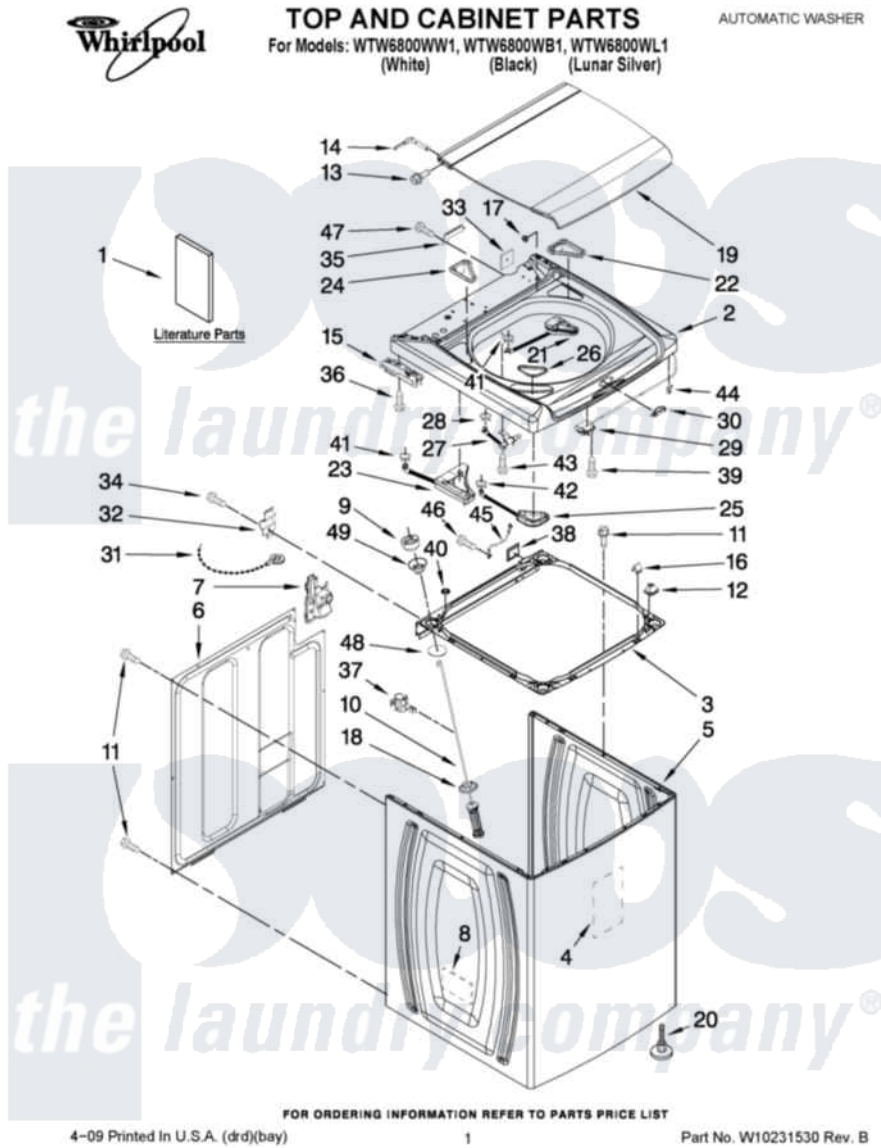

Whirlpool WTW6800WL1 01 - TOP AND CABINET PARTS

Whirlpool Residential Whirlpool WTW6800WL1 Washer Parts Parts Diagram 01 - TOP AND CABINET PARTS
 Click on the part number to view part

Item	Original Part Number	Replaced By	Status	Part Description
1	W10240440			Use And Care Guide
"	W10240441		Not Available	Use & Care Guide (Spanish)
"	W10240438		Not Available	Installation Instructions (English/French)
"	W10240439		Not Available	Installation Instructions (Spanish)
"	W10026634		Not Available	Tech Sheet
"	W10026652		Not Available	Improved Wash Performance Sheet (English/French)
"	W10178406		Not Available	Improved Wash Performance Sheet (Spanish)
"	8577781		Not Available	Wiring Diagram
"	W10062896		Not Available	Energy Guide
2	8565314			Top
"	W10211838			Top
"	W10240463			Top
3	W10162416	W10180912		Frame
4	8576784			Sound Absorber, Cabinet