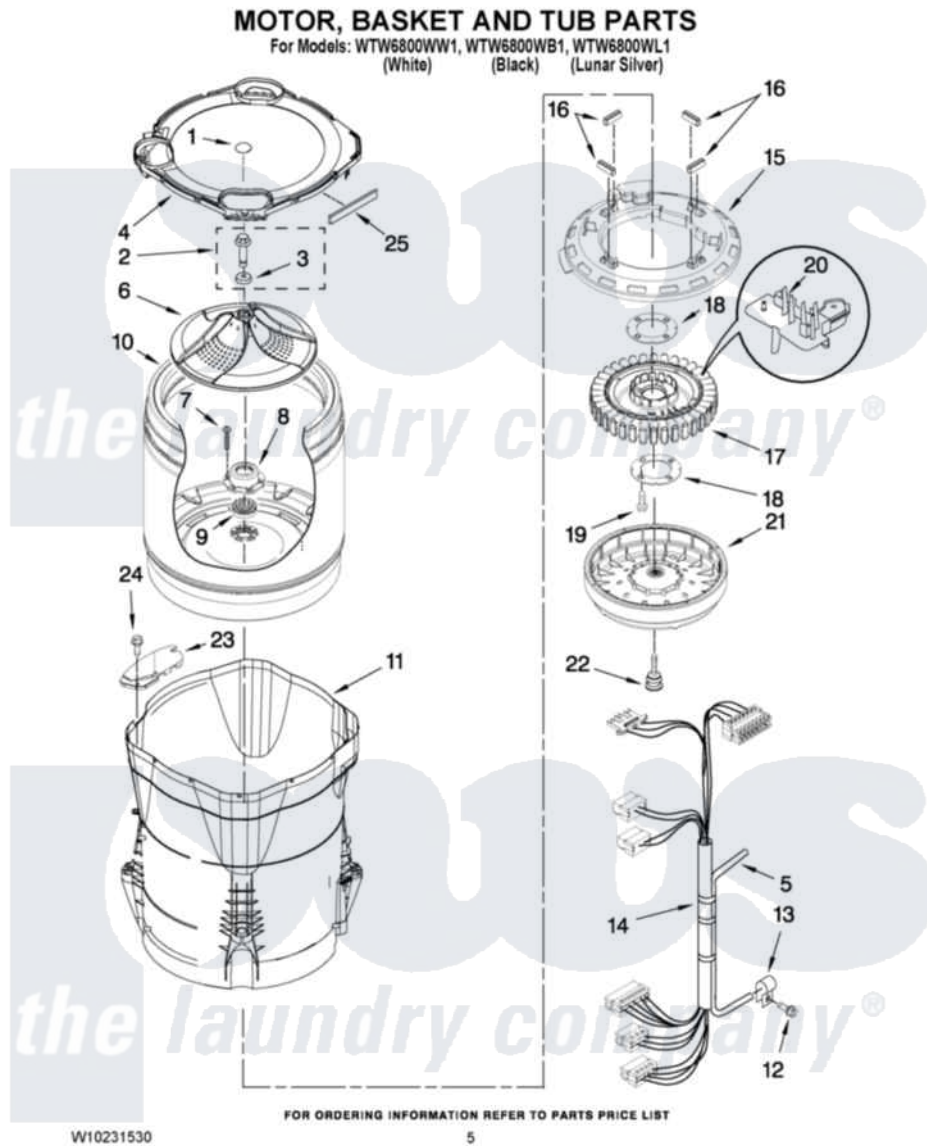

Whirlpool WTW6800WL1 03 - MOTOR, BASKET AND TUB PARTS

Whirlpool [Residential Whirlpool WTW6800WL1 Washer Parts](#) Parts Diagram 03 - MOTOR, BASKET AND TUB PARTS
Click on the part number to view part

Item	Original Part Number	Replaced By	Status	Part Description
1	W10106600			Cap, Impeller
2	W10076270			Screw And Washer Assembly
3	W10076260			Washer
4	W10242338			Tub Ring
5	8572540	353244		Hose, Pressure Switch
6	W10141017			Impeller
7	8533953			Screw, 8-16 X 1.000
8	W10118114	280145		Hub
9	8545953	280145		Hub
10	W10118182	W10296143		Basket
11	W10128830	W10193886		Tub-Outer
12	8533957			Screw, 10-16 X 1/2
13	W10005430			Clamp, Pressure Hose Retainer
14	W10137697			Harness, Lower
15	W10137698			Shield, Drive Motor
16	8565172	280142		Tube

17	8565170	W10419333	Stator, Motor
18	8557836		Plate, Stator
19	8534042		Screw, 1/4-20 X .968
20	W10137685	W10178988	Rps Assembly
21	8565177	280146	Rotor
22	BLANK	Not Available	Bolt, Rotor Assembly Non-Serviceable (Supplied W/Rotor)
23	W10222008		Filter, Dual Pump Hood
24	8533928		Screw, 8-18 X 3/4
25	W10205824		Absorber, Impact