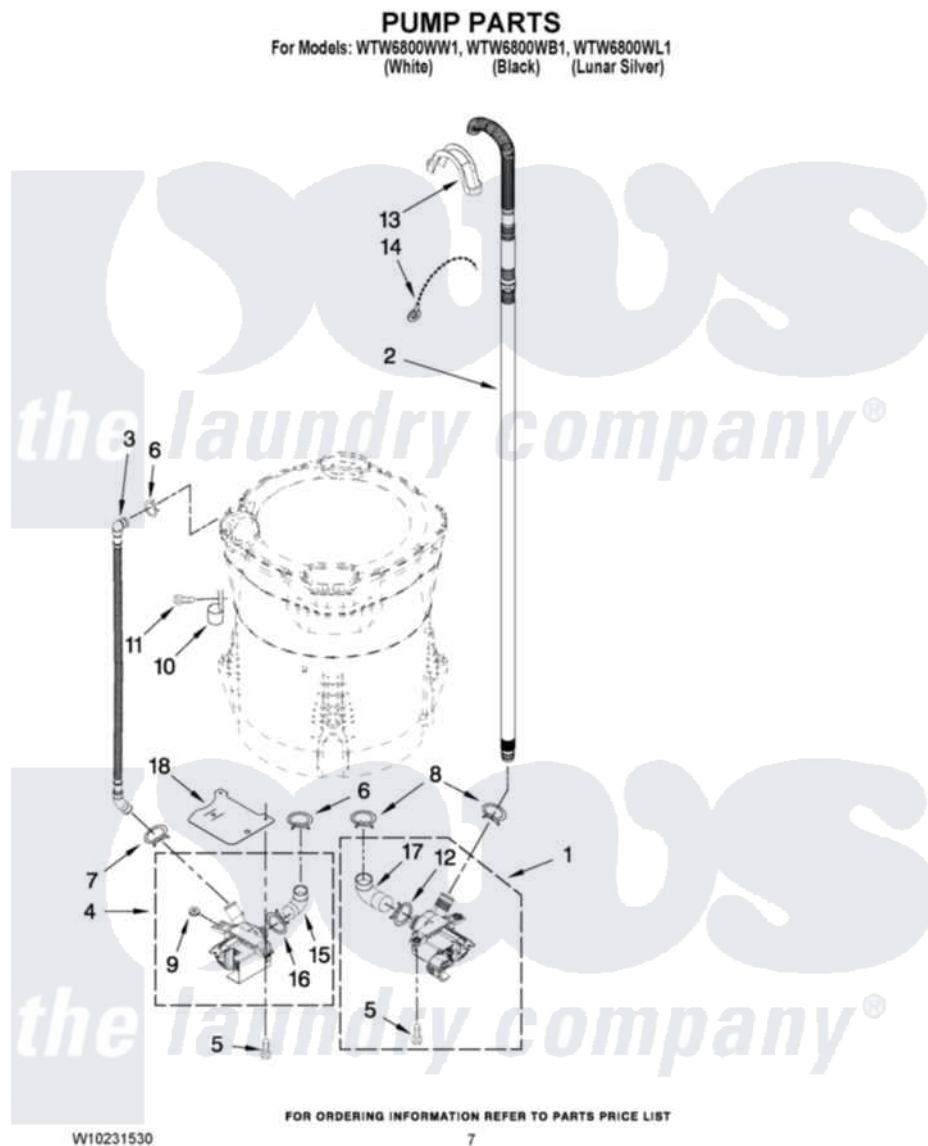

Whirlpool WTW6800WL1 04 - PUMP PARTS

Whirlpool [Residential Whirlpool WTW6800WL1 Washer Parts](#) Parts Diagram 04 - PUMP PARTS
Click on the part number to view part

Item	Original Part Number	Replaced By	Status	Part Description
1	W10155921	W10217134		Pump-Water
2	W10236686			Hose, Drain
3	8543774			Hose, Recirc
4	W10049400	W10233462		Pump-Water
5	W10004910			Screw, 12-16 X 1-1/4
6	370449	285655		Clamp, Hose
7	8269146			Clamp, Hose
8	8317496	285655		Clamp, Hose
9	8182771	280155		Grommet
10	8534021			Clamp, Recirc Hose Retainer
11	8533943	W10109200		Screw, Baffle Mounting
12	8182768	285655		Clamp, Hose
13	8576642			Retainer, Drain Hose
14	3347868	W10339879		Tie, Cable
15	8182769			Hose, Recirc Pump
16	8182770	3367052		Clamp, Hose