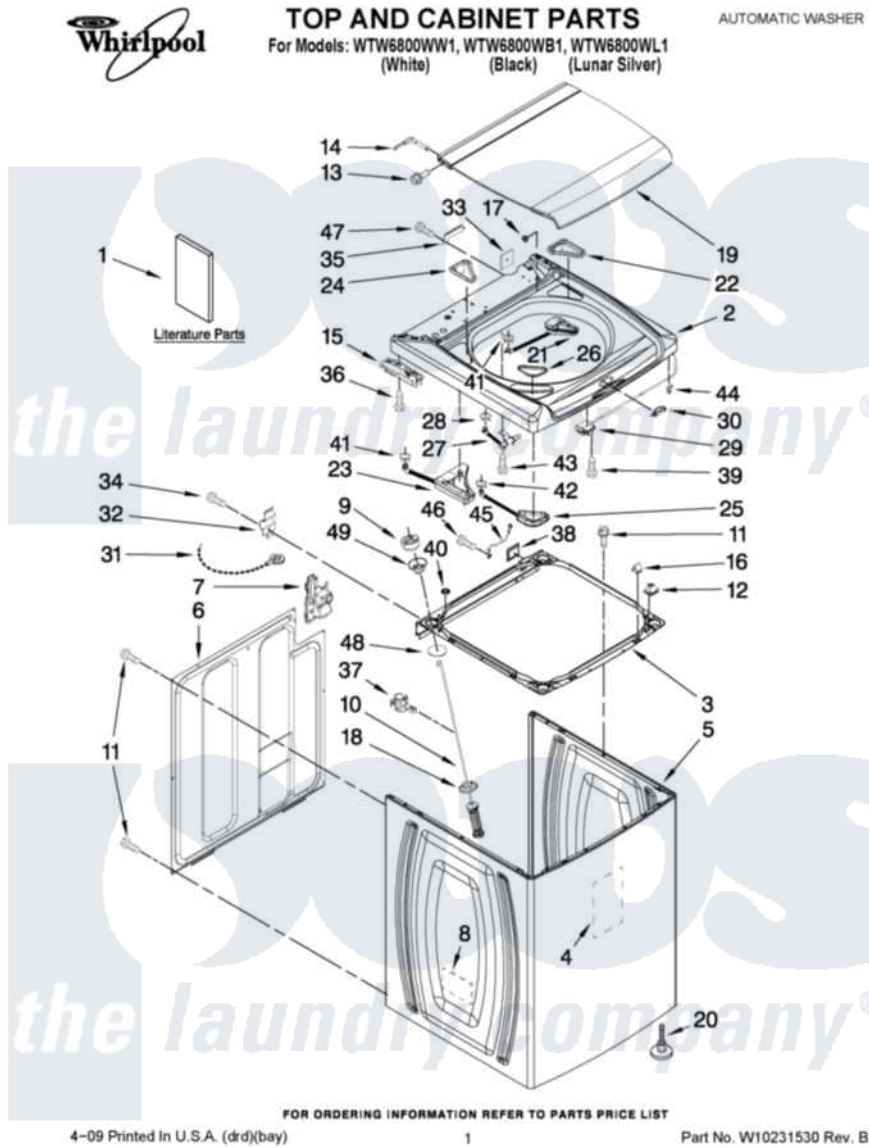

Whirlpool WTW6800WW1 01 - TOP AND CABINET PARTS

Whirlpool Residential Whirlpool WTW6800WW1 Washer Parts Parts Diagram 01 - TOP AND CABINET PARTS
 Click on the part number to view part

Item	Original Part Number	Replaced By	Status	Part Description
1	W10240440			Use And Care Guide
"	W10240441		Not Available	Use & Care Guide (Spanish)
"	W10240438		Not Available	Installation Instructions (English/French)
"	W10240439		Not Available	Installation Instructions (Spanish)
"	W10026634		Not Available	Tech Sheet
"	W10026652		Not Available	Improved Wash Performance Sheet (English/French)
"	W10178406		Not Available	Improved Wash Performance Sheet (Spanish)
"	8577781		Not Available	Wiring Diagram
"	W10062896		Not Available	Energy Guide
2	8565314			Top
"	W10211838			Top
"	W10240463			Top
3	W10162416	W10180912		Frame
4	8576784			Sound Absorber, Cabinet