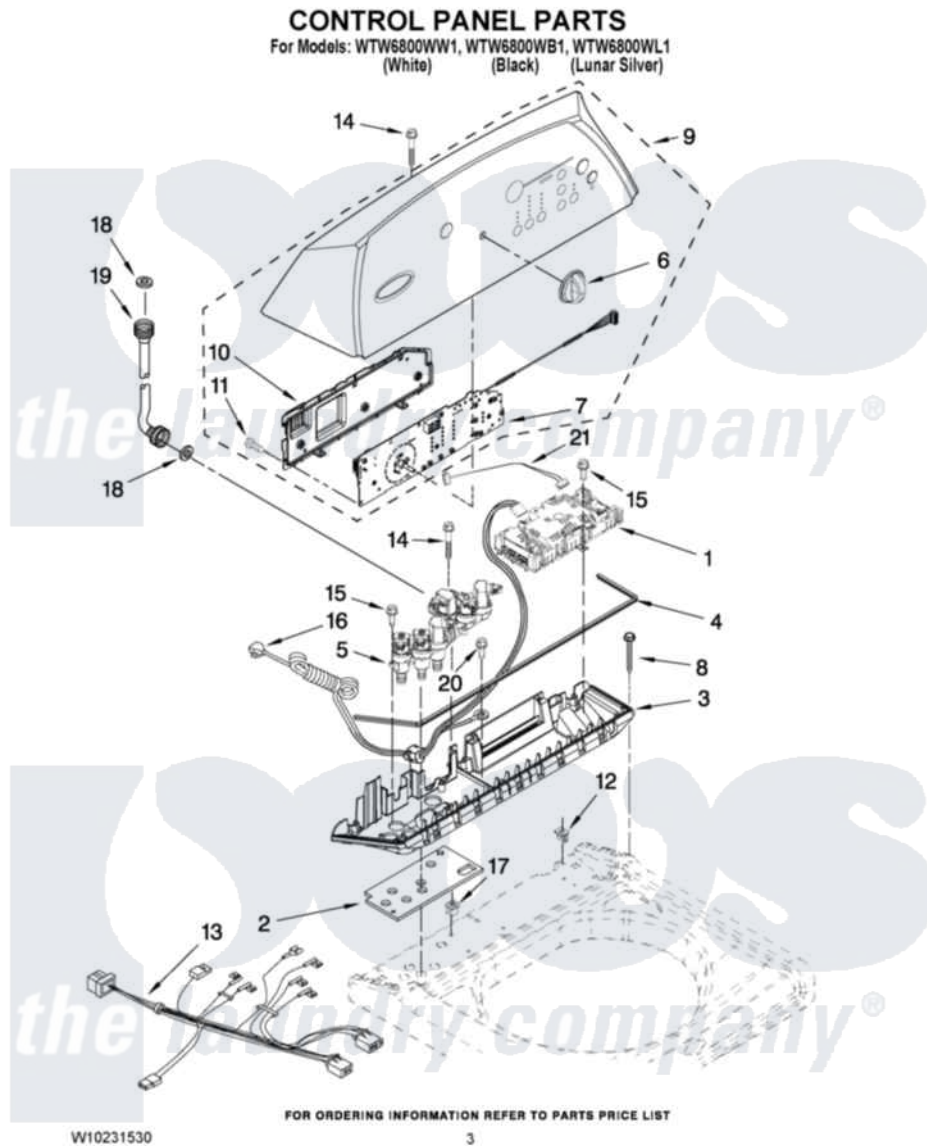

# Whirlpool WTW6800WW1 02 - CONTROL PANEL PARTS

Whirlpool [Residential Whirlpool WTW6800WW1 Washer Parts](#) Parts Diagram 02 - CONTROL PANEL PARTS  
Click on the part number to view part

Item	Original Part Number	Replaced By	Status	Part Description
1	<a href="#">W10249237</a>			Control Unit Assembly, Machine And Motor
2	<a href="#">W10130502</a>			Gasket, Valve Tray
3	<a href="#">8565304</a>			Tray Assembly, Console
"	<a href="#">8565305</a>			Tray Assembly, Console
"	<a href="#">W10158216</a>			Tray Assembly, Console
4	<a href="#">8565259</a>			Gasket, Console/Tray
5	W10128457	<a href="#">W10364988</a>		Valve
6	<a href="#">8574957</a>			Knob, Assembly
"	<a href="#">8574959</a>			Knob, Assembly
"	W10212211		Not Available	Knob, Control (Aluminum)
7	<a href="#">W10051132</a>			User Interface
8	<a href="#">W10004990</a>			Screw, 6-20 X 1.2
9	<a href="#">W10200838</a>			Console
"	<a href="#">W10200839</a>			Console
"	<a href="#">W10240467</a>			Console
10	<a href="#">8564265</a>			Cover, Rear- User Interface

11	<a href="#">W10003770</a>		Screw, 6-19 X 1/2
12	<a href="#">W10022060</a>		Nut, Push-In
13	<a href="#">W10128687</a>		Harness, Upper
14	<a href="#">8565324</a>		Screw, 10-16 X 1.75
15	<a href="#">8281136</a>		Screw, 10-16 X 3/4
16	<a href="#">3407203</a>		Cord Assembly, Power
17	<a href="#">98460</a>		Nut, Push-In
18	W10242307	<a href="#">16123</a>	Washer Inlet-Hose Miscellaneous Parts Must be Ordered Separately.
19	W10194208	<a href="#">89503</a>	Hose-Inlet
"	8571378	<a href="#">89503</a>	Hose-Inlet
20	<a href="#">3351614</a>		Screw, Gearcase Cover Mounting
21	<a href="#">3407187</a>		Harness, Thermistor