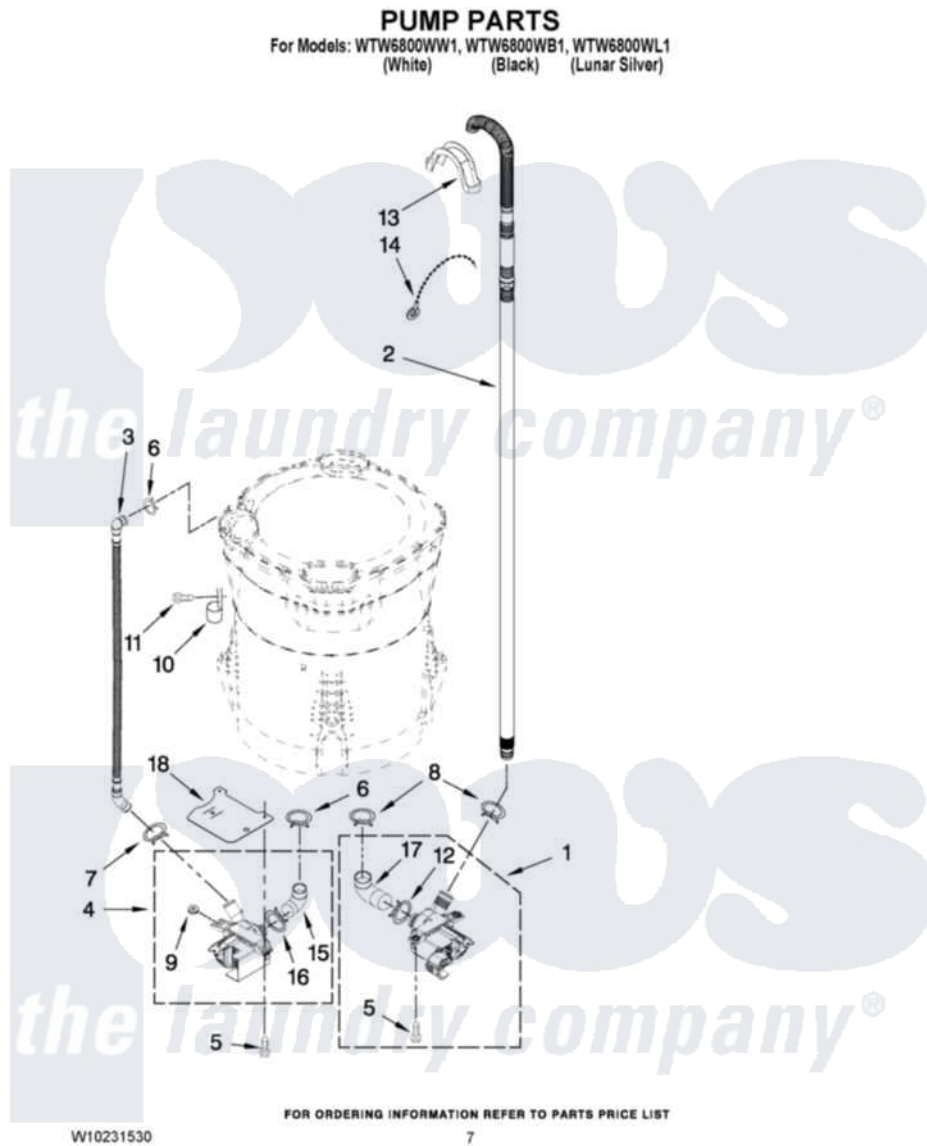

Whirlpool WTW6800WW1 04 - PUMP PARTS

Whirlpool [Residential Whirlpool WTW6800WW1 Washer Parts](#) Parts Diagram 04 - PUMP PARTS
Click on the part number to view part

Item	Original Part Number	Replaced By	Status	Part Description
1	W10155921	W10217134		Pump-Water
2	W10236686			Hose, Drain
3	8543774			Hose, Recirc
4	W10049400	W10233462		Pump-Water
5	W10004910			Screw, 12-16 X 1-1/4
6	370449	285655		Clamp, Hose
7	8269146			Clamp, Hose
8	8317496	285655		Clamp, Hose
9	8182771	280155		Grommet
10	8534021			Clamp, Recirc Hose Retainer
11	8533943	W10109200		Screw, Baffle Mounting
12	8182768	285655		Clamp, Hose
13	8576642			Retainer, Drain Hose
14	3347868	W10339879		Tie, Cable
15	8182769			Hose, Recirc Pump
16	8182770	3367052		Clamp, Hose