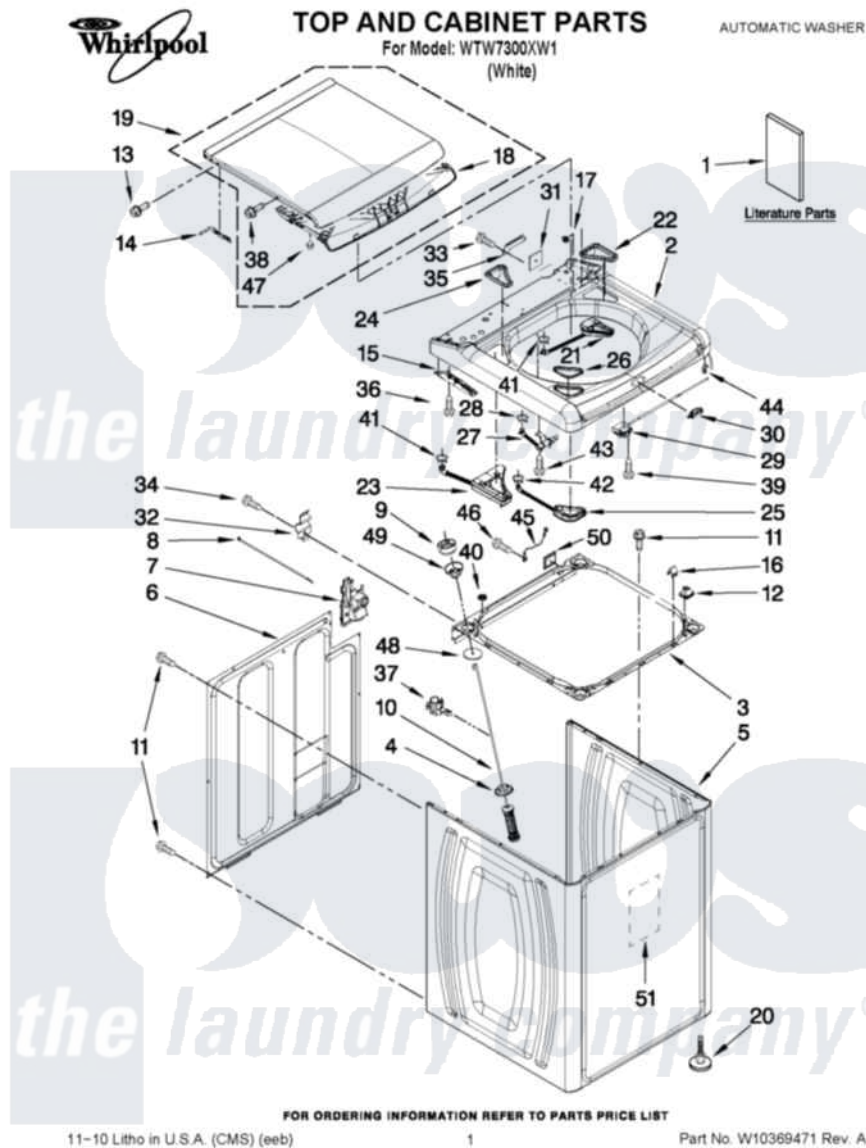

Whirlpool WTW7300XW1 01 - TOP AND CABINET PARTS

Whirlpool Residential Whirlpool WTW7300XW1 Washer Parts Parts Diagram 01 - TOP AND CABINET PARTS
 Click on the part number to view part

Item	Original Part Number	Replaced By	Status	Part Description
1	W10240438		Not Available	Installation Instructions (English/French)
"	W10240439		Not Available	Installation Instructions (Spanish)
"	W10330928		Not Available	INSTALLATION INSTRUCTIONS (USE & CARE GUIDE)
"	W10351412		Not Available	INSTALLATION INSTRUCTIONS (TECH SHEET)
"	W10298611		Not Available	ENERGY GUIDE
2	3957177			Top
3	W10162604	W10198634		Frame
4	8564017			Cup, Suspension
5	8566097	W10434974		Cabinet
6	8566090			Panel, Rear
7	W10160572			Retainer, Drain Hose Storage
8	W10155270			Cable Tie
9	W10111536	W10198919		Kit