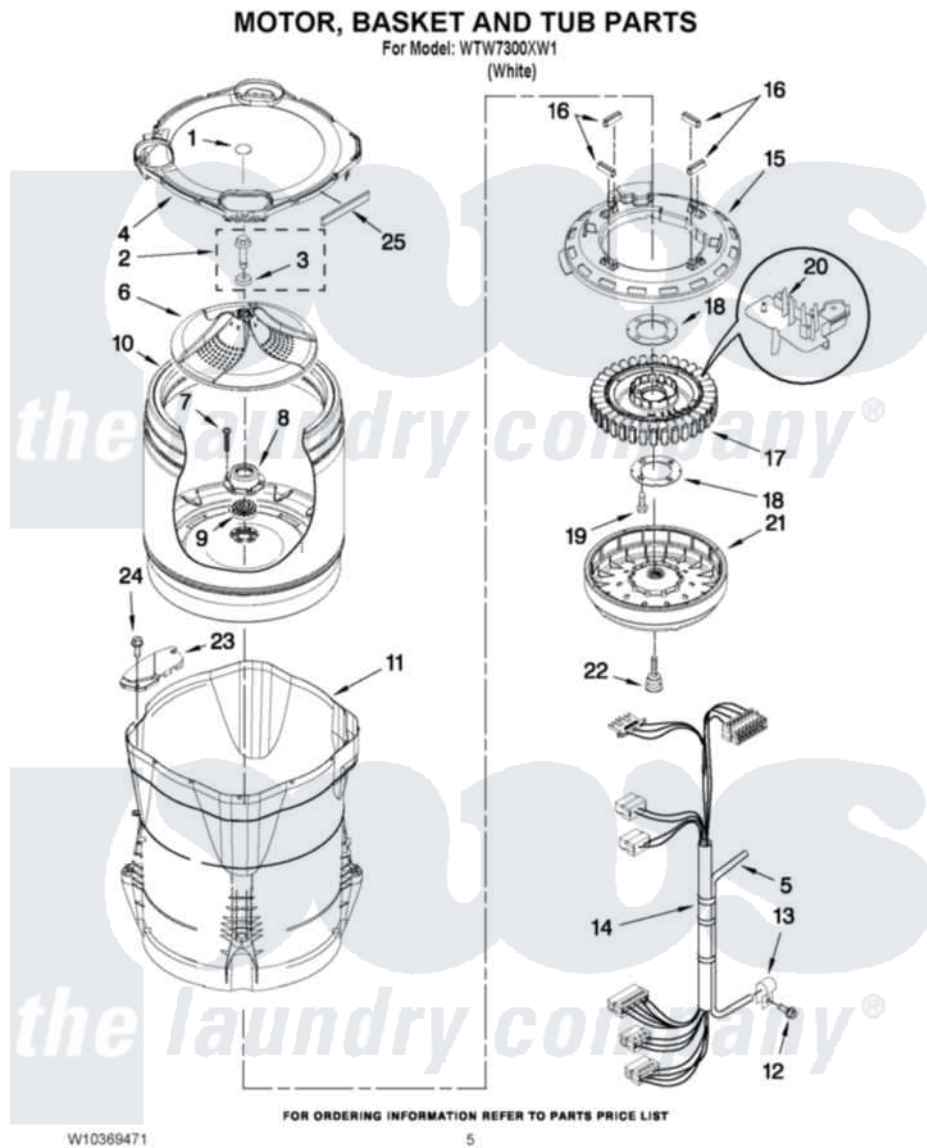

Whirlpool WTW7300XW1 03 - MOTOR, BASKET AND TUB PARTS

Whirlpool [Residential Whirlpool WTW7300XW1 Washer Parts](#) Parts Diagram 03 - MOTOR, BASKET AND TUB PARTS
Click on the part number to view part

| Item | Original Part Number | Replaced By | Status | Part Description |
|------|---------------------------|---------------------------|--------|-------------------------------|
| 1 | W10305259 | | | Cap, Impeller |
| 2 | W10076270 | | | Screw And Washer Assembly |
| 3 | W10076260 | | | Washer |
| 4 | W10309696 | | | Tub Ring |
| 5 | 8572540 | 353244 | | Hose, Pressure Switch |
| 6 | W10286241 | | | Impeller |
| 7 | 8533953 | | | Screw, 8-16 X 1.000 |
| 8 | W10118114 | 280145 | | Hub |
| 9 | 8545953 | 280145 | | Hub |
| 10 | W10310957 | | | Basket Assembly |
| 11 | W10128830 | W10193886 | | Tub-Outer |
| 12 | 8533957 | | | Screw, 10-16 X 1/2 |
| 13 | W10005430 | | | Clamp, Pressure Hose Retainer |
| 14 | W10137697 | | | Harness, Lower |
| 15 | W10137698 | | | Shield, Drive Motor |
| 16 | 8565172 | 280142 | | Tube |

| | | | |
|----|---------------------------|---------------------------|---|
| 17 | 8565170 | W10419333 | Stator, Motor |
| 18 | 8557836 | | Plate, Stator |
| 19 | 8534042 | | Screw, 1/4-20 X .968 |
| 20 | W10178988 | | Rps Assembly |
| 21 | 8565177 | 280146 | Rotor |
| 22 | N/P | Not Available | BOLT, ROTOR ASSEMBLY NON-SERVICEABLE (SUPPLIED W/ROTOR) |
| 23 | W10222008 | | Filter, Dual Pump Hood |
| 24 | 8533928 | | Screw, 8-18 X 3/4 |
| 25 | W10205824 | | Absorber, Impact |