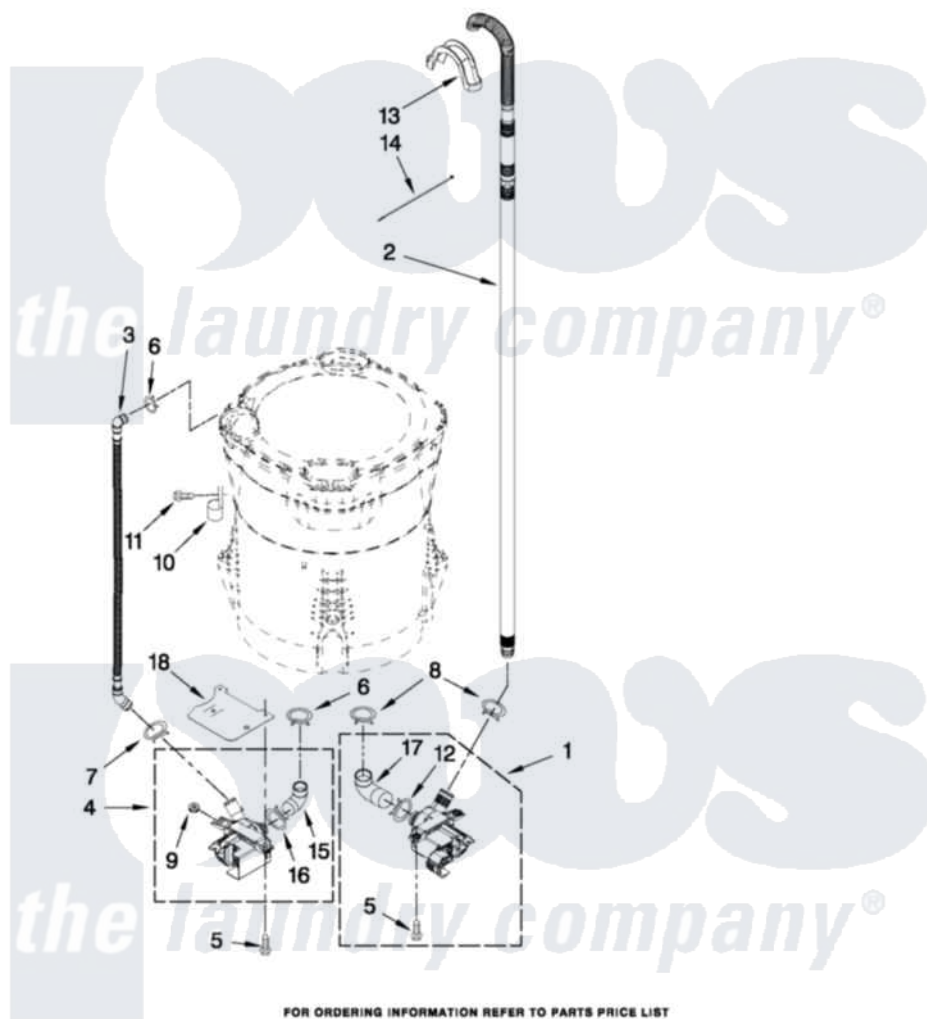

Whirlpool WTW7300XW1 04 - PUMP PARTS

PUMP PARTS

For Model: WTW7300XW1
(White)

W10369471

FOR ORDERING INFORMATION REFER TO PARTS PRICE LIST

7

Whirlpool [Residential Whirlpool WTW7300XW1 Washer Parts](#) Parts Diagram 04 - PUMP PARTS
Click on the part number to view part

Item	Original Part Number	Replaced By	Status	Part Description
1	W10281682	W10217134		Pump-Water
2	W10236686			Hose, Drain
3	8543774			Hose, Recirc
4	W10049400	W10233462		Pump-Water
5	W10004910			Screw, 12-16 X 1-1/4
6	370449	285655		Clamp, Hose
7	8269146			Clamp, Hose
8	8317496	285655		Clamp, Hose
9	8182771	280155		Grommet
10	8534021			Clamp, Recirc Hose Retainer
11	8533943	W10109200		Screw, Baffle Mounting
12	8182768	285655		Clamp, Hose
13	8576642			Retainer, Drain Hose
14	W10339879			Tie, Cable
15	8182769			Hose, Recirc Pump
16	8182770	3367052		Clamp, Hose