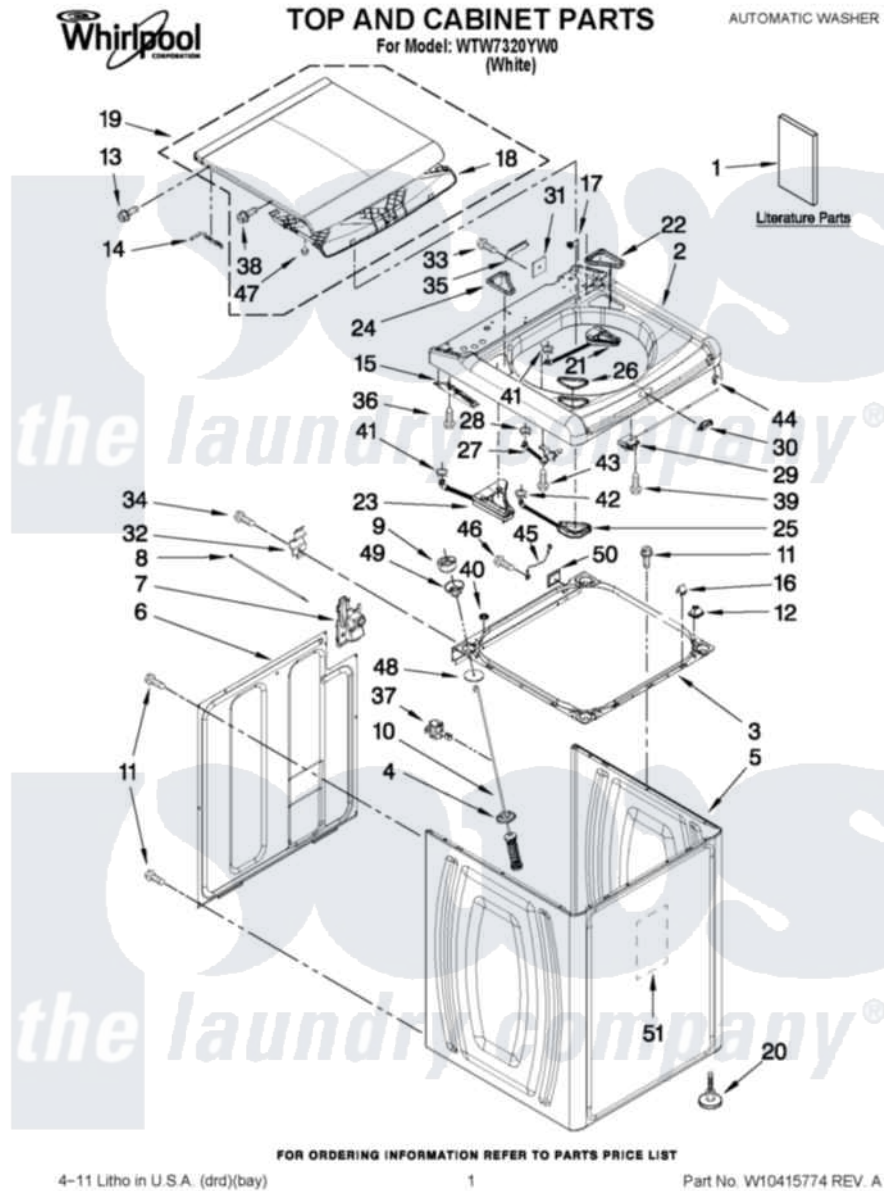

# Whirlpool WTW7320YW0 01 - TOP AND CABINET PARTS

Whirlpool Residential Whirlpool WTW7320YW0 Washer Parts Parts Diagram 01 - TOP AND CABINET PARTS  
 Click on the part number to view part

Item	Original Part Number	Replaced By	Status	Part Description
1	W10196566		Not Available	INSTALLATION INSTRUCTIONS (ENGLISH/FRENCH)
"	W10196567		Not Available	INSTALLATION INSTRUCTIONS (SPANISH)
"	W10373816		Not Available	INSTALLATION INSTRUCTIONS (USE & CARE GUIDE)
"	W10338694		Not Available	INSTALLATION INSTRUCTIONS (TECH SHEET)
"	W10196569		Not Available	ENERGY GUIDE
2	<a href="#">3957177</a>			Top
3	W10162604	<a href="#">W10198634</a>		Frame
4	<a href="#">8564017</a>			Cup, Suspension
5	8566097	<a href="#">W10434974</a>		Cabinet
6	<a href="#">8566090</a>			Panel, Rear
7	<a href="#">W10160572</a>			Retainer, Drain Hose Storage
8	<a href="#">W10155270</a>			Cable Tie