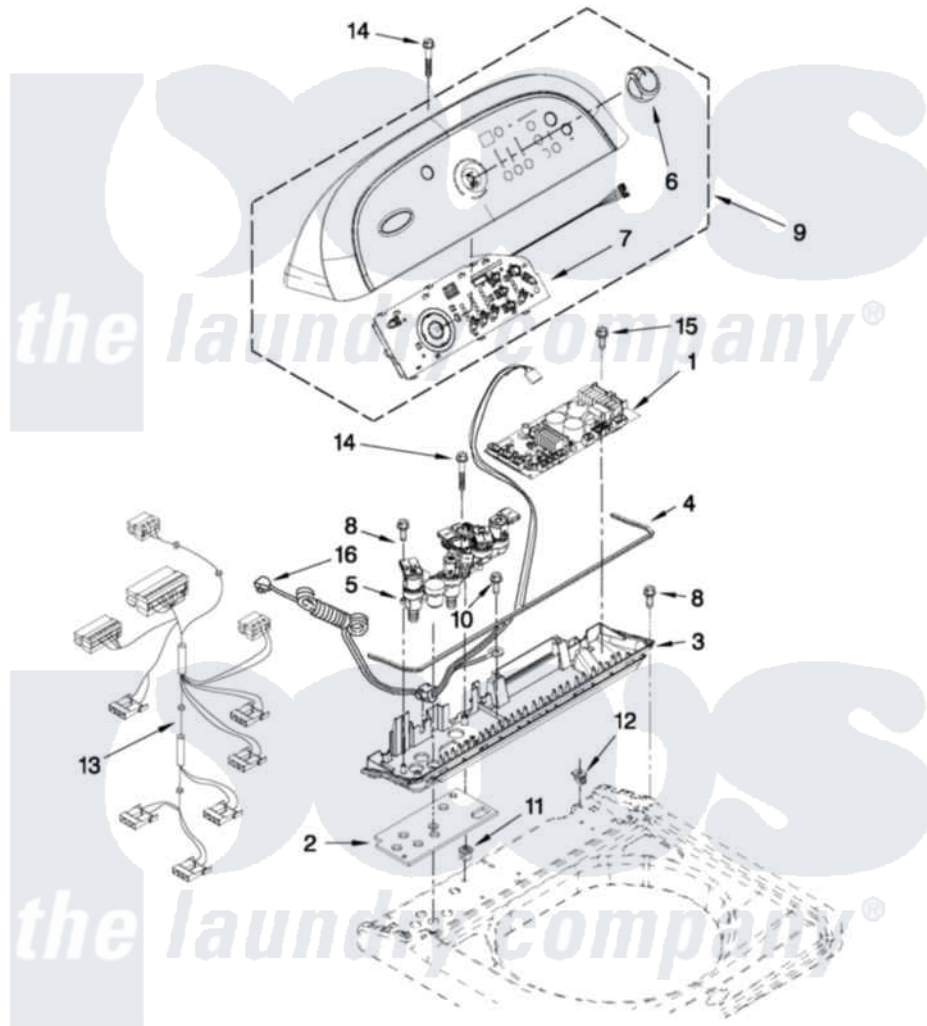

Whirlpool WTW7320YW0 02 - CONTROL PANEL PARTS

CONTROL PANEL PARTS

For Model: WTW7320YW0
(White)

FOR ORDERING INFORMATION REFER TO PARTS PRICE LIST

W10415774

3

[Whirlpool Residential Whirlpool WTW7320YW0 Washer Parts](#) Parts Diagram 02 - CONTROL PANEL PARTS
Click on the part number to view part

Item	Original Part Number	Replaced By	Status	Part Description
1	W10372181			Control Unit Assembly, Machine And Motor
2	W10130502			Gasket, Valve Tray
3	8578550			Tray Assembly, Console
4	8546616			Gasket, Console/Tray
5	W10326913			Valve, Log Assembly W/Harness
6	W10211335			Knob, Assembly
7	W10297396			User Interface
8	W10052600			Screw, 8-18 X 3/4
9	W10298642			Console
10	3351614			Screw, Gearcase Cover Mounting
11	98460			Nut, Push-In
12	W10022060			Nut, Push-In
13	W10328039			Harness, 6-Coil Valve, W/O Heater
14	8565324			Screw, 10-16 X 1.75