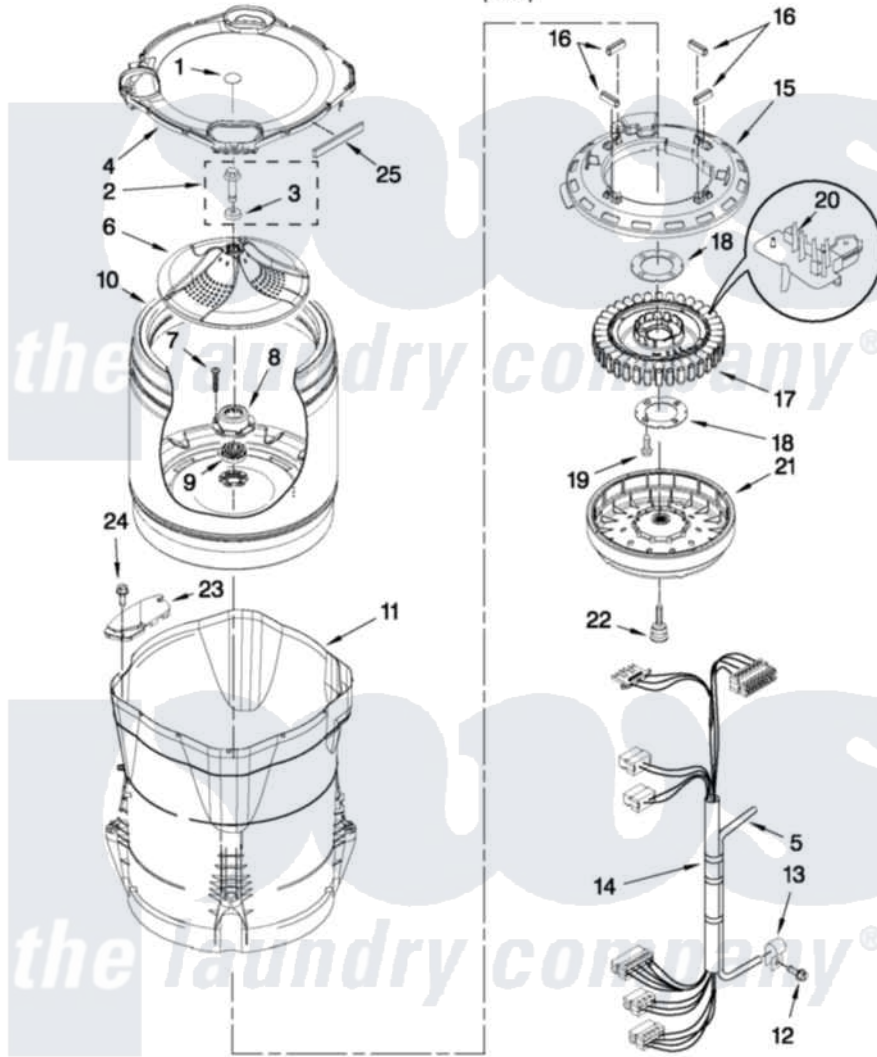

# Whirlpool WTW7320YW0 03 - MOTOR, BASKET AND TUB PARTS

## MOTOR, BASKET AND TUB PARTS

For Model: WTW7320YW0  
(White)

FOR ORDERING INFORMATION REFER TO PARTS PRICE LIST

W10415774

5

Whirlpool [Residential Whirlpool WTW7320YW0 Washer Parts](#) Parts Diagram 03 - MOTOR, BASKET AND TUB PARTS  
Click on the part number to view part

Item	Original Part Number	Replaced By	Status	Part Description
1	<a href="#">W10305259</a>			Cap, Impeller
2	<a href="#">W10076270</a>			Screw And Washer Assembly
3	<a href="#">W10076260</a>			Washer
4	<a href="#">W10309696</a>			Tub Ring
5	8572540	<a href="#">353244</a>		Hose, Pressure Switch
6	<a href="#">W10286241</a>			Impeller
7	<a href="#">8533953</a>			Screw, 8-16 X 1.000
8	W10118114	<a href="#">280145</a>		Hub
9	8545953	<a href="#">280145</a>		Hub
10	<a href="#">W10310957</a>			Basket Assembly
11	W10128830	<a href="#">W10193886</a>		Tub-Outer
12	<a href="#">8533957</a>			Screw, 10-16 X 1/2
13	<a href="#">W10005430</a>			Clamp, Pressure Hose Retainer
14	<a href="#">W10137697</a>			Harness, Lower
15	<a href="#">W10137698</a>			Shield, Drive Motor
16	8565172	<a href="#">280142</a>		Tube

17	8565170	<a href="#">W10419333</a>	Stator, Motor
18	<a href="#">8557836</a>		Plate, Stator
19	<a href="#">8534042</a>		Screw, 1/4-20 X .968
20	<a href="#">W10178988</a>		Rps Assembly
21	8565177	<a href="#">280146</a>	Rotor
22	N/P	Not Available	BOLT, ROTOR ASSEMBLY NON-SERVICEABLE (SUPPLIED W/ROTOR)
23	<a href="#">W10222008</a>		Filter, Dual Pump Hood
24	<a href="#">8533928</a>		Screw, 8-18 X 3/4
25	<a href="#">W10205824</a>		Absorber, Impact