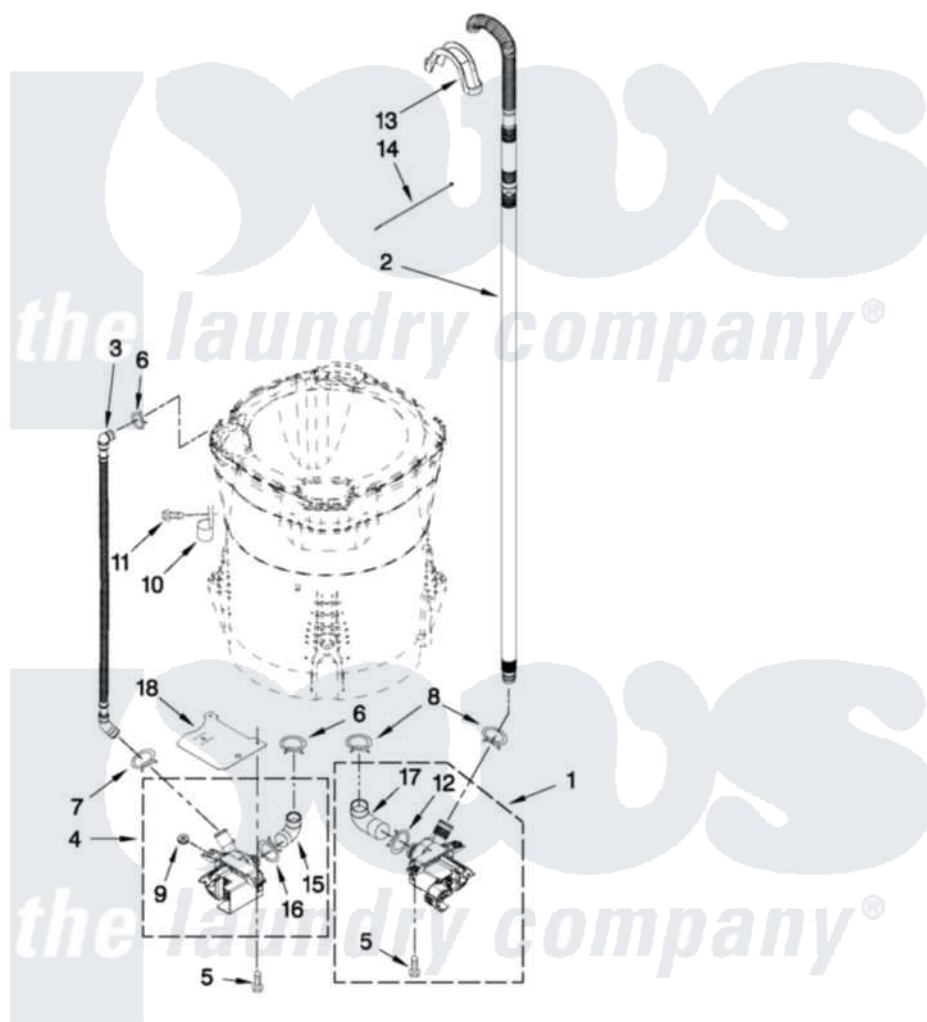

Whirlpool WTW7320YW0 04 - PUMP PARTS

PUMP PARTS

For Model: WTW7320YW0
(White)

FOR ORDERING INFORMATION REFER TO PARTS PRICE LIST

W10415774

7

Whirlpool [Residential Whirlpool WTW7320YW0 Washer Parts](#) Parts Diagram 04 - PUMP PARTS

[Click on the part number to view part](#)

Item	Original Part Number	Replaced By	Status	Part Description
1	W10281682	W10217134		Pump-Water
2	W10236686			Hose, Drain
3	8543774			Hose, Recirc
4	W10049400	W10233462		Pump-Water
5	W10004910			Screw, 12-16 X 1-1/4
6	370449	285655		Clamp, Hose
7	8269146			Clamp, Hose
8	8317496	285655		Clamp, Hose
9	8182771	280155		Grommet
10	8534021			Clamp, Recirc Hose Retainer
11	8533943	W10109200		Screw, Baffle Mounting
12	8182768	285655		Clamp, Hose
13	8576642			Retainer, Drain Hose
14	W10339879			Tie, Cable
15	8182769			Hose, Recirc Pump
16	8182770	3367052		Clamp, Hose