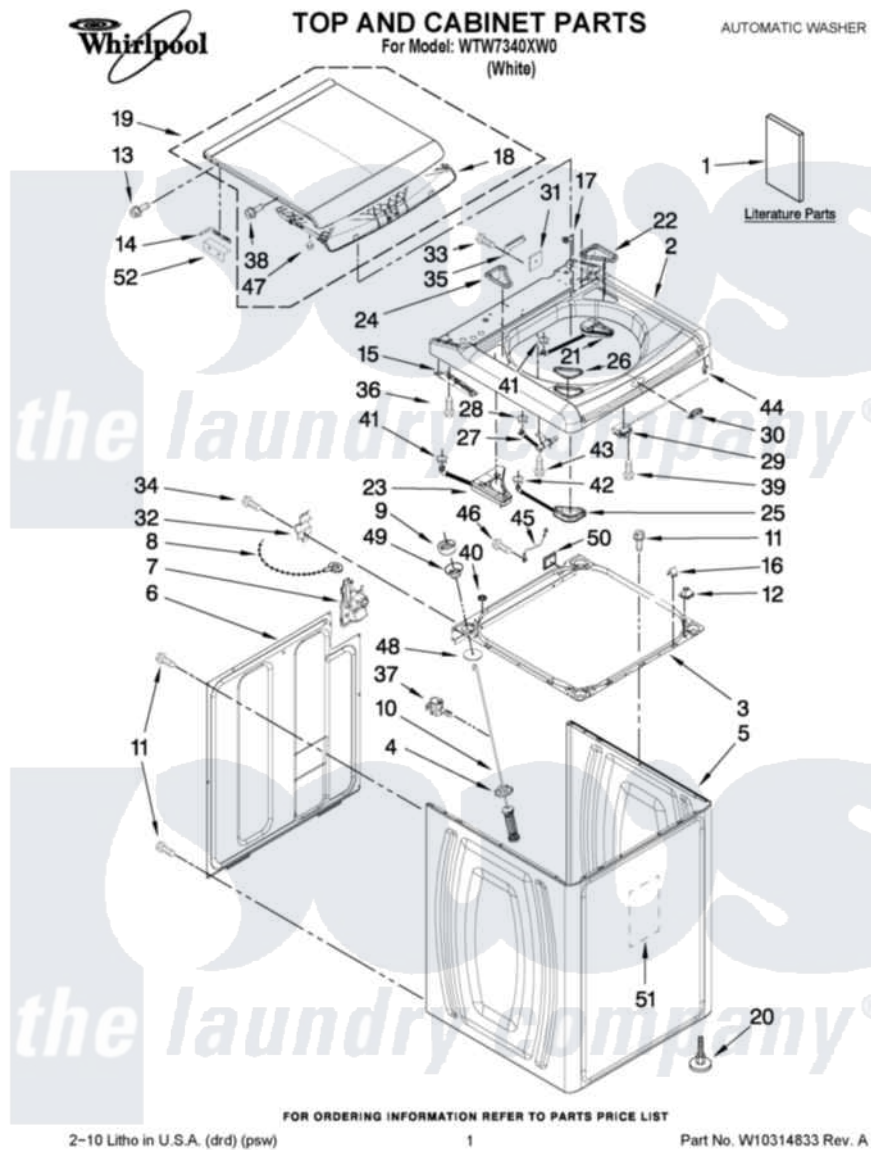

Whirlpool WTW7340XW0 01 - TOP AND CABINET PARTS

Whirlpool Residential Whirlpool WTW7340XW0 Washer Parts Parts Diagram 01 - TOP AND CABINET PARTS
 Click on the part number to view part

Item	Original Part Number	Replaced By	Status	Part Description
1	W10240438		Not Available	Installation Instructions (English/French)
"	W10240439		Not Available	Installation Instructions (Spanish)
"	W10306121		Not Available	USE & CARE GUIDE
"	W10310047		Not Available	TECH SHEET
"	W10026652		Not Available	Improved Wash Performance Sheet (English/French)
"	W10178406		Not Available	Improved Wash Performance Sheet (Spanish)
"	W10306703		Not Available	IMPROVED WASH PERFORMANCE SHEET (WIRING DIAGRAM)
"	W10298612		Not Available	INSTALLATION INSTRUCTIONS (ENERGY GUIDE)
2	3957177			Top
3	W10162604	W10198634		Frame
4	8564017			Cup, Suspension