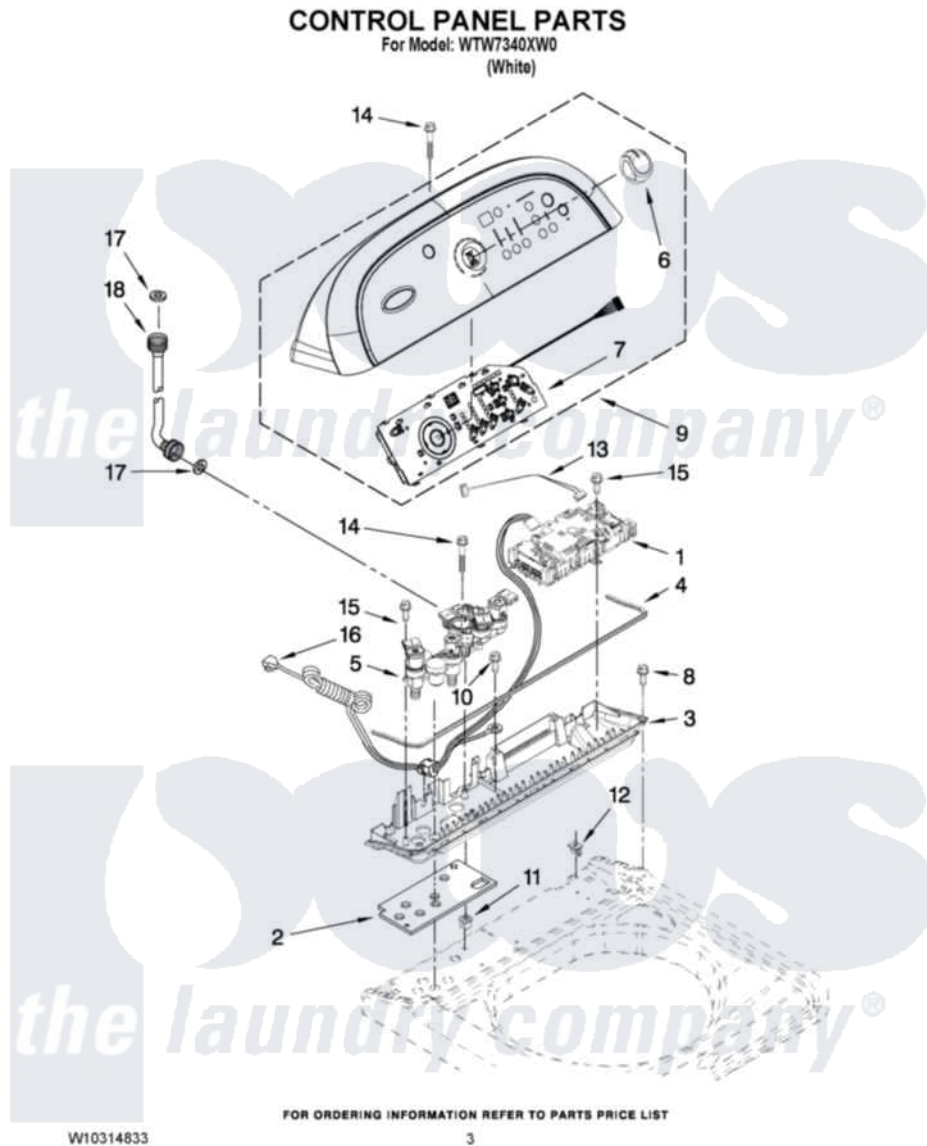

Whirlpool WTW7340XW0 02 - CONTROL PANEL PARTS

Whirlpool [Residential Whirlpool WTW7340XW0 Washer Parts](#) Parts Diagram 02 - CONTROL PANEL PARTS
Click on the part number to view part

Item	Original Part Number	Replaced By	Status	Part Description
1	W10299400			Control Unit Assembly, Machine And Motor
2	W10130502			Gasket, Valve Tray
3	8578550			Tray Assembly, Console
4	8546616			Gasket, Console/Tray
5	W10299737	W10364988		Valve
6	W10211335			Knob, Assembly
7	W10297397			User Interface
8	W10052600			Screw, 8-18 X 3/4
9	W10211352			Console
10	3351614			Screw, Gearcase Cover Mounting
11	98460			Nut, Push-In
12	W10022060			Nut, Push-In
13	3407187			Harness, Thermistor
14	8565324			Screw, 10-16 X 1.75
15	8281136			Screw, 10-16 X 3/4

16	3407203		Cord Assembly, Power
17	W10242307	16123	Washer Inlet-Hose Miscellaneous Parts Must be Ordered Separately.
18	W10194208	89503	Hose-Inlet
"	8571378	89503	Hose-Inlet