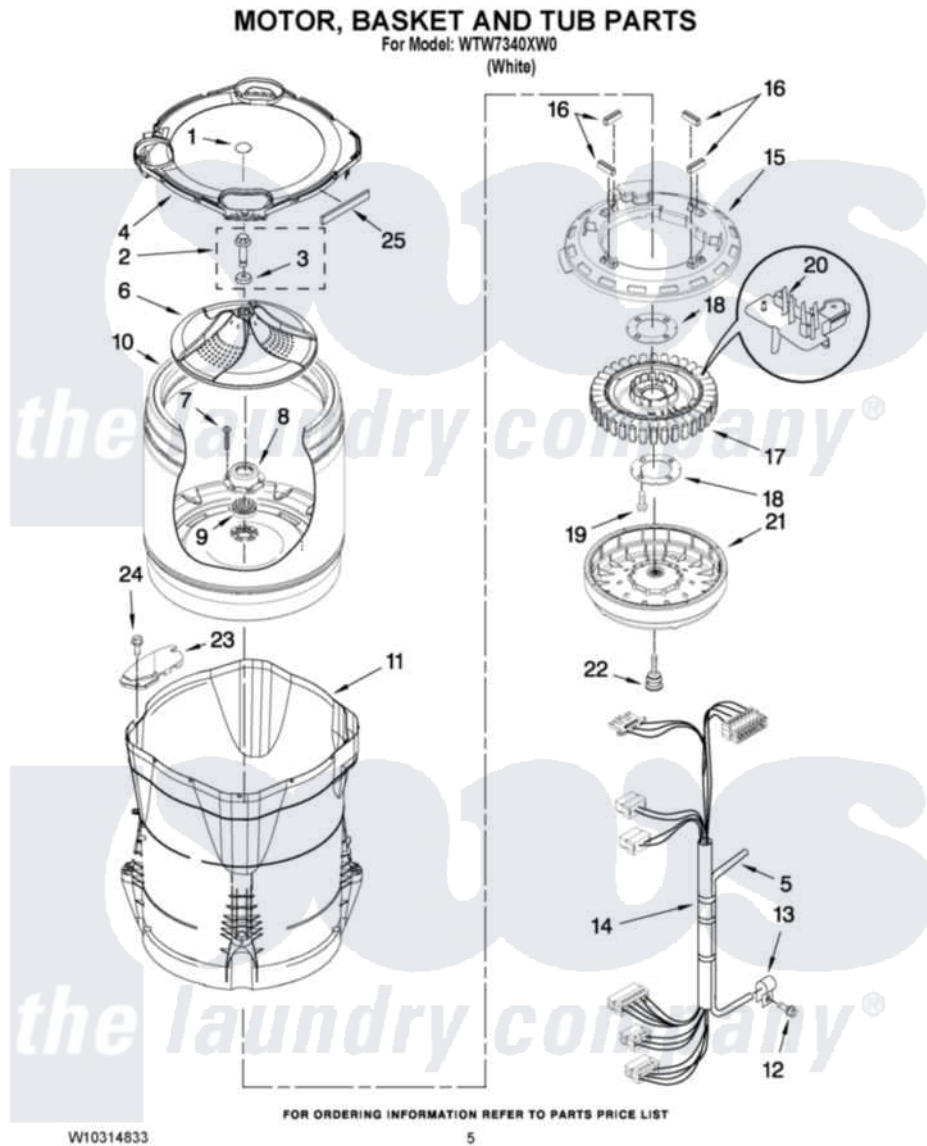

Whirlpool WTW7340XW0 03 - MOTOR, BASKET AND TUB PARTS

Whirlpool [Residential Whirlpool WTW7340XW0 Washer Parts](#) Parts Diagram 03 - MOTOR, BASKET AND TUB PARTS
Click on the part number to view part

Item	Original Part Number	Replaced By	Status	Part Description
1	W10305259			Cap, Impeller
2	W10076270			Screw And Washer Assembly
3	W10076260			Washer
4	W10309696			Tub Ring
5	8572540	353244		Hose, Pressure Switch
6	W10286241			Impeller
7	8533953			Screw, 8-16 X 1.000
8	W10118114	280145		Hub
9	8545953	280145		Hub
10	W10309716	W10310957		Basket Assembly
11	W10128830	W10193886		Tub-Outer
12	8533957			Screw, 10-16 X 1/2
13	W10005430			Clamp, Pressure Hose Retainer
14	W10137697			Harness, Lower
15	W10137698			Shield, Drive Motor
16	8565172	280142		Tube