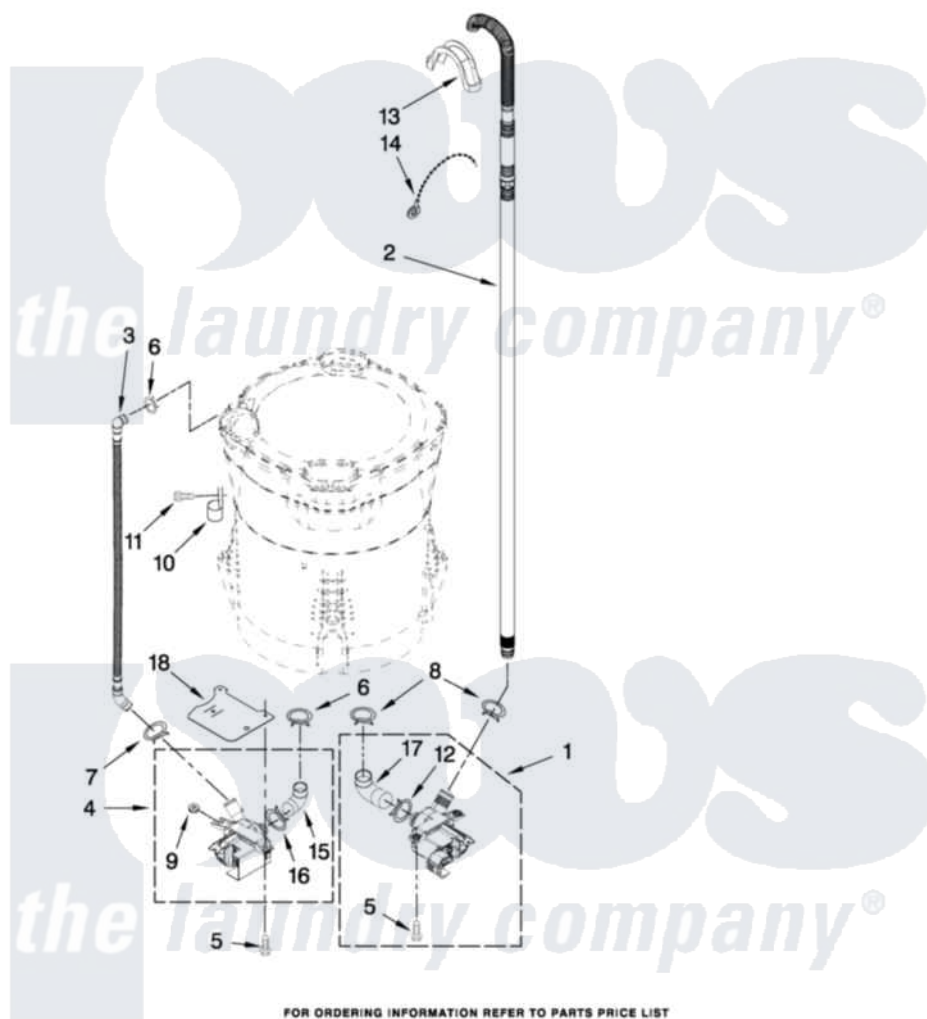

Whirlpool WTW7340XW0 04 - PUMP PARTS

PUMP PARTS

For Model: WTW7340XW0

(White)

W10314833

FOR ORDERING INFORMATION REFER TO PARTS PRICE LIST

7

Whirlpool [Residential Whirlpool WTW7340XW0 Washer Parts](#) Parts Diagram 04 - PUMP PARTS

[Click on the part number to view part](#)

Item	Original Part Number	Replaced By	Status	Part Description
1	W10155921	W10217134		Pump-Water
2	W10236686			Hose, Drain
3	8543774			Hose, Recirc
4	W10049400	W10233462		Pump-Water
5	W10004910			Screw, 12-16 X 1-1/4
6	370449	285655		Clamp, Hose
7	8269146			Clamp, Hose
8	8317496	285655		Clamp, Hose
9	8182771	280155		Grommet
10	8534021			Clamp, Recirc Hose Retainer
11	8533943	W10109200		Screw, Baffle Mounting
12	8182768	285655		Clamp, Hose
13	8576642			Retainer, Drain Hose
14	3347868	W10339879		Tie, Cable
15	8182769			Hose, Recirc Pump
16	8182770	3367052		Clamp, Hose