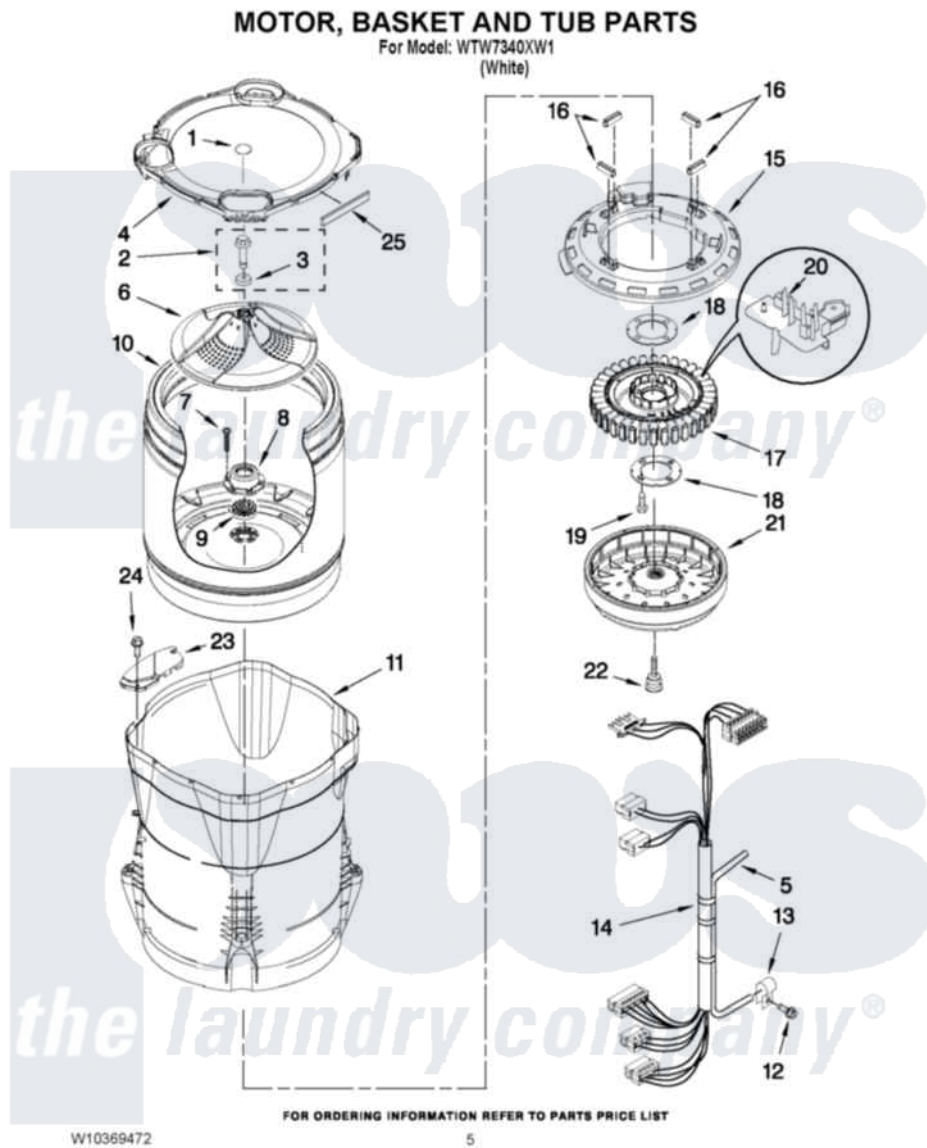

# Whirlpool WTW7340XW1 03 - MOTOR, BASKET AND TUB PARTS

Whirlpool [Residential Whirlpool WTW7340XW1 Washer Parts](#) Parts Diagram 03 - MOTOR, BASKET AND TUB PARTS  
Click on the part number to view part

Item	Original Part Number	Replaced By	Status	Part Description
1	<a href="#">W10305259</a>			Cap, Impeller
2	<a href="#">W10076270</a>			Screw And Washer Assembly
3	<a href="#">W10076260</a>			Washer
4	<a href="#">W10309696</a>			Tub Ring
5	8572540	<a href="#">353244</a>		Hose, Pressure Switch
6	<a href="#">W10286241</a>			Impeller
7	<a href="#">8533953</a>			Screw, 8-16 X 1.000
8	W10118114	<a href="#">280145</a>		Hub
9	8545953	<a href="#">280145</a>		Hub
10	<a href="#">W10310957</a>			Basket Assembly
11	W10128830	<a href="#">W10193886</a>		Tub-Outer
12	<a href="#">8533957</a>			Screw, 10-16 X 1/2
13	<a href="#">W10005430</a>			Clamp, Pressure Hose Retainer
14	<a href="#">W10137697</a>			Harness, Lower
15	<a href="#">W10137698</a>			Shield, Drive Motor
16	8565172	<a href="#">280142</a>		Tube

17	8565170	<a href="#">W10419333</a>	Stator, Motor
18	<a href="#">8557836</a>		Plate, Stator
19	<a href="#">8534042</a>		Screw, 1/4-20 X .968
20	<a href="#">W10178988</a>		Rps Assembly
21	8565177	<a href="#">280146</a>	Rotor
22	N/P	Not Available	BOLT, ROTOR ASSEMBLY NON-SERVICEABLE (SUPPLIED W/ROTOR)
23	<a href="#">W10222008</a>		Filter, Dual Pump Hood
24	<a href="#">8533928</a>		Screw, 8-18 X 3/4
25	<a href="#">W10205824</a>		Absorber, Impact