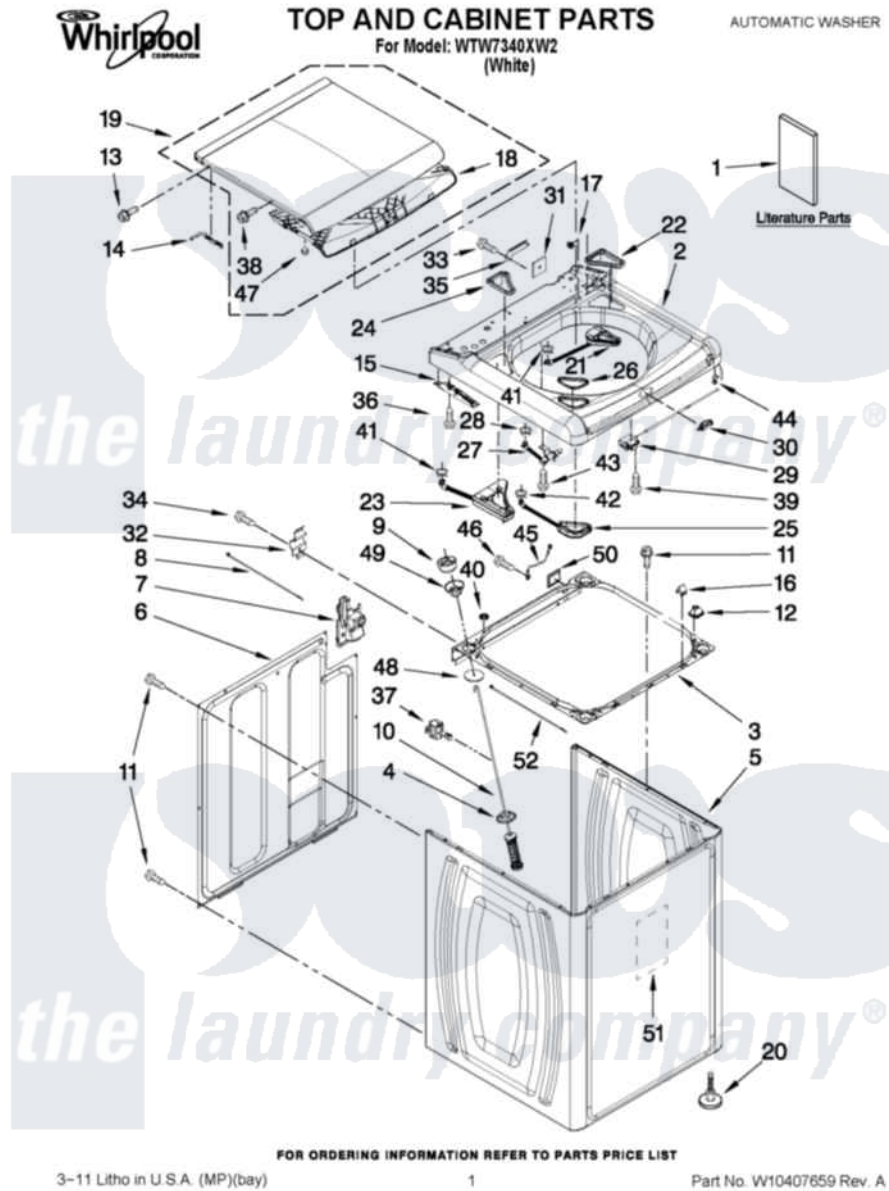

Whirlpool WTW7340XW2 01 - TOP AND CABINET PARTS

Whirlpool Residential Whirlpool WTW7340XW2 Washer Parts Parts Diagram 01 - TOP AND CABINET PARTS
 Click on the part number to view part

Item	Original Part Number	Replaced By	Status	Part Description
1	W10240438		Not Available	Installation Instructions (English/French)
"	W10240439		Not Available	Installation Instructions (Spanish)
"	W10373816		Not Available	INSTALLATION INSTRUCTIONS (USE & CARE GUIDE)
"	W10338694		Not Available	INSTALLATION INSTRUCTIONS (TECH SHEET)
"	W10385943		Not Available	INSTALLATION INSTRUCTIONS (ENERGY GUIDE)
2	3957177			Top
3	W10162604	W10198634		Frame
4	8564017			Cup, Suspension
5	8566097	W10434974		Cabinet
6	8566090			Panel, Rear
7	W10160572			Retainer, Drain Hose Storage